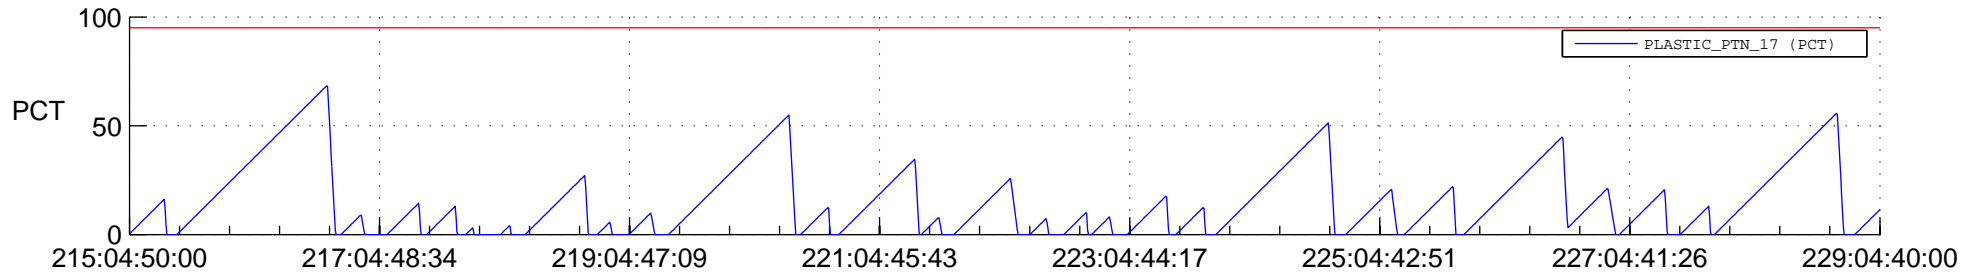

PLASTIC_Percent_Full_Prediction