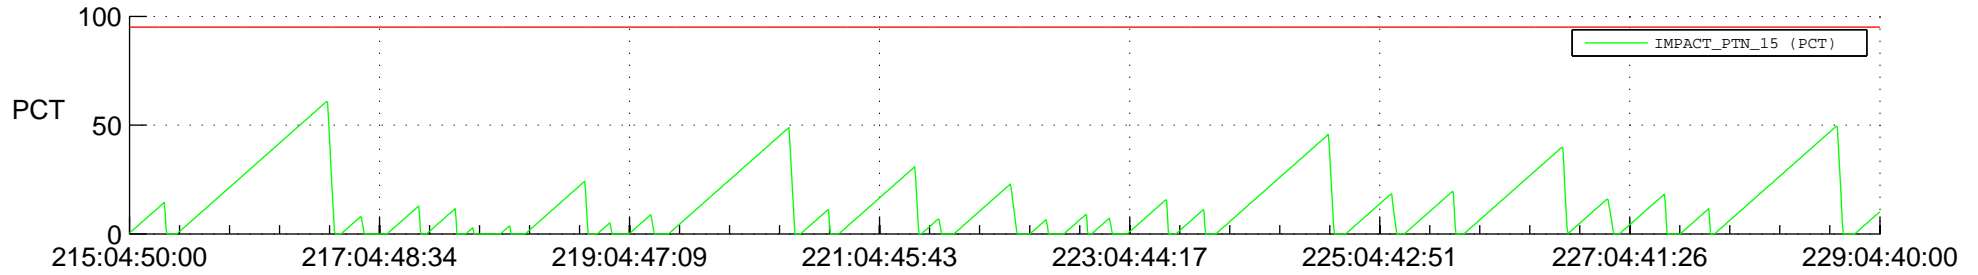

IMPACT_Percent_Full_Prediction