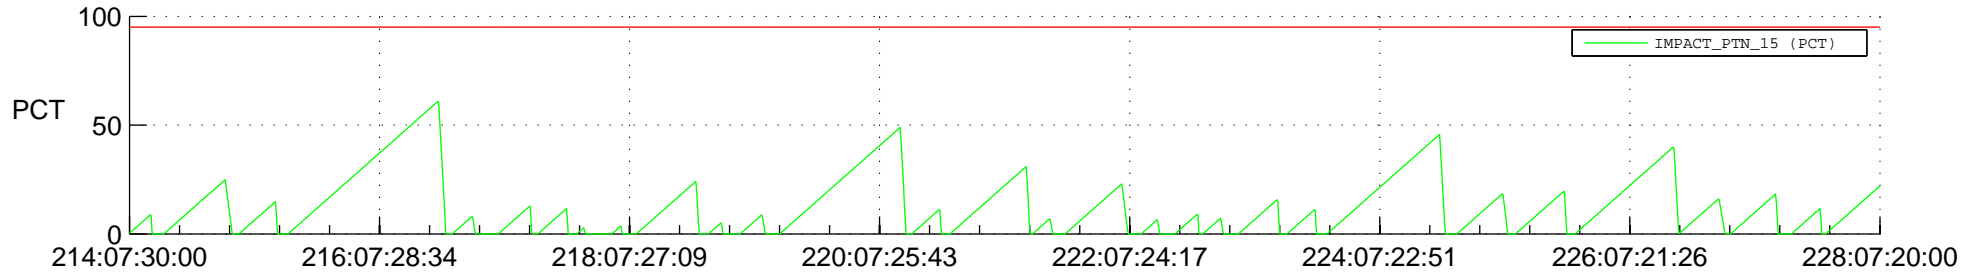

IMPACT_Percent_Full_Prediction