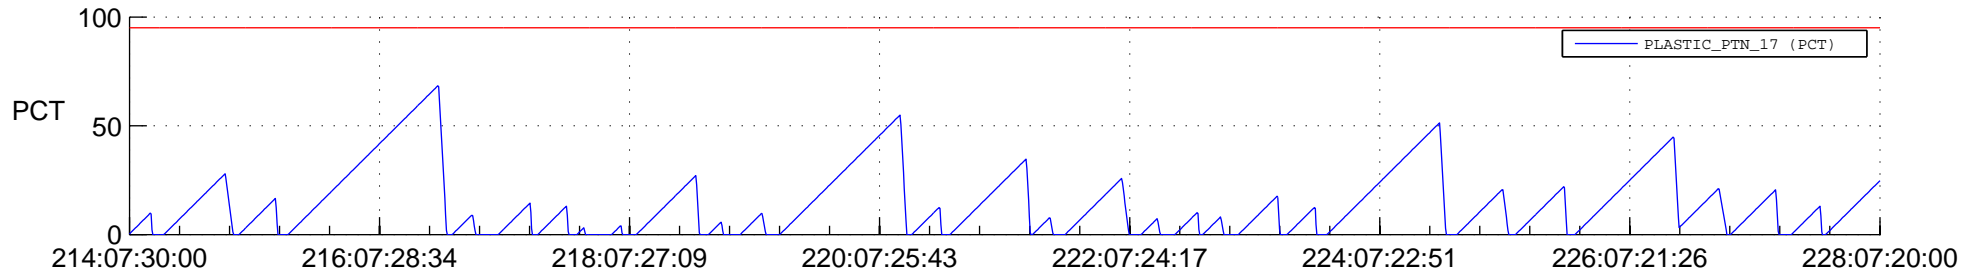

PLASTIC_Percent_Full_Prediction