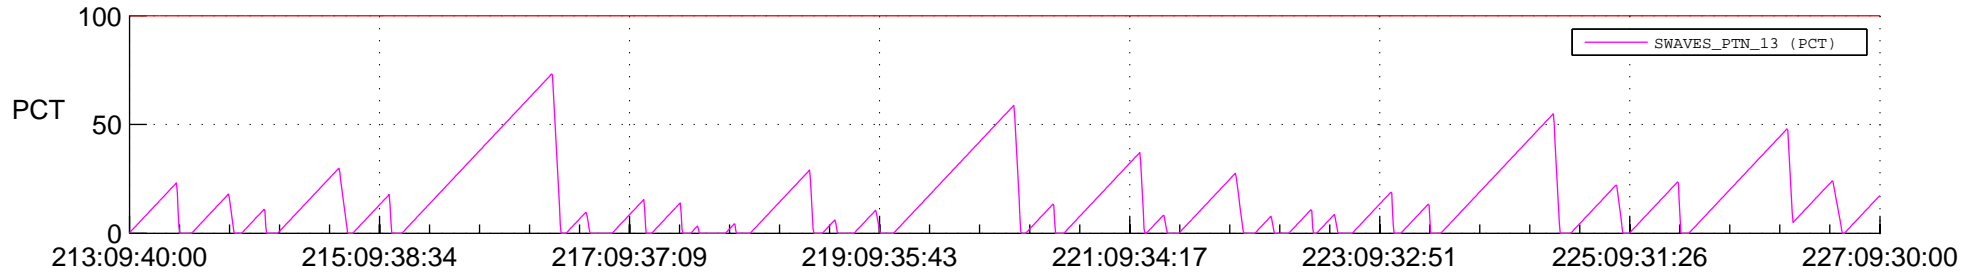

STEREO AHEAD SSR PCT Full Prediction

SWAVES_Percent_Full_Prediction

IMPACT_Percent_Full_Prediction

PLASTIC_Percent_Full_Prediction

Spacecraft_DownLink_Rate

Ground Time (2020:213:09:40:00.000 -2020:227:09:30:00.000)