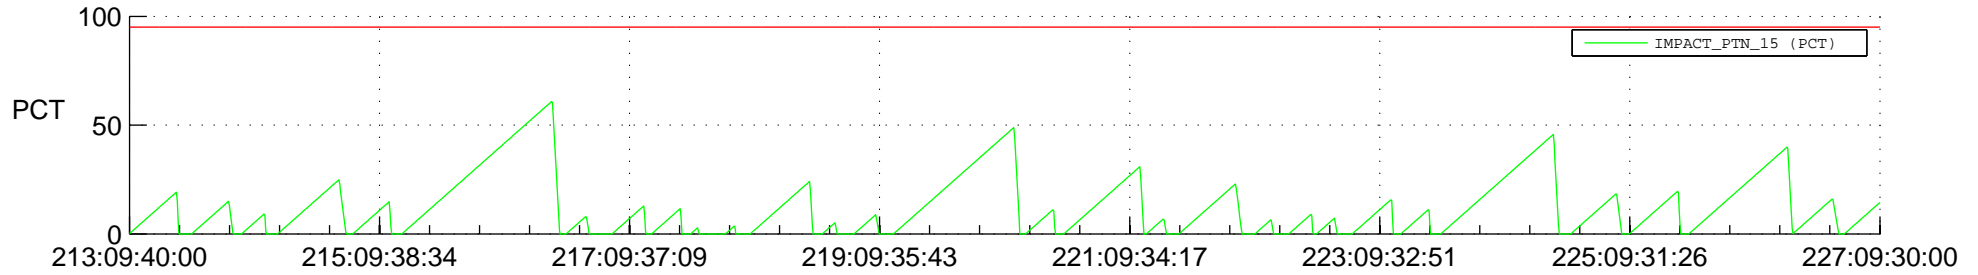

STEREO AHEAD SSR PCT Full Prediction

SWAVES_Percent_Full_Prediction

IMPACT_Percent_Full_Prediction

PLASTIC_Percent_Full_Prediction

Spacecraft_DownLink_Rate

Ground Time (2020:213:09:40:00.000 -2020:227:09:30:00.000)