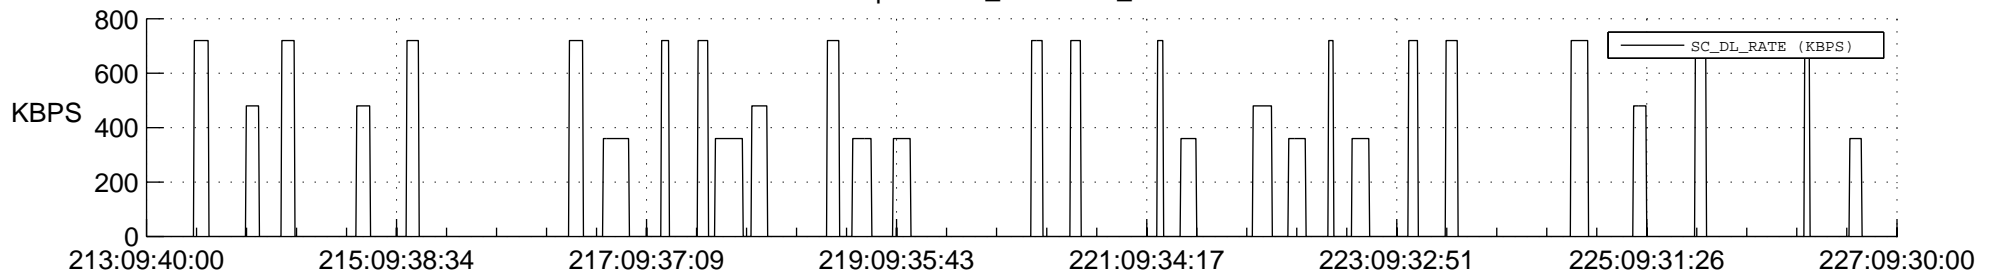

STEREO AHEAD SSR PCT Full Prediction

SWAVES_Percent_Full_Prediction

IMPACT_Percent_Full_Prediction

PLASTIC_Percent_Full_Prediction

Spacecraft_DownLink_Rate

Ground Time (2020:213:09:40:00.000 -2020:227:09:30:00.000)