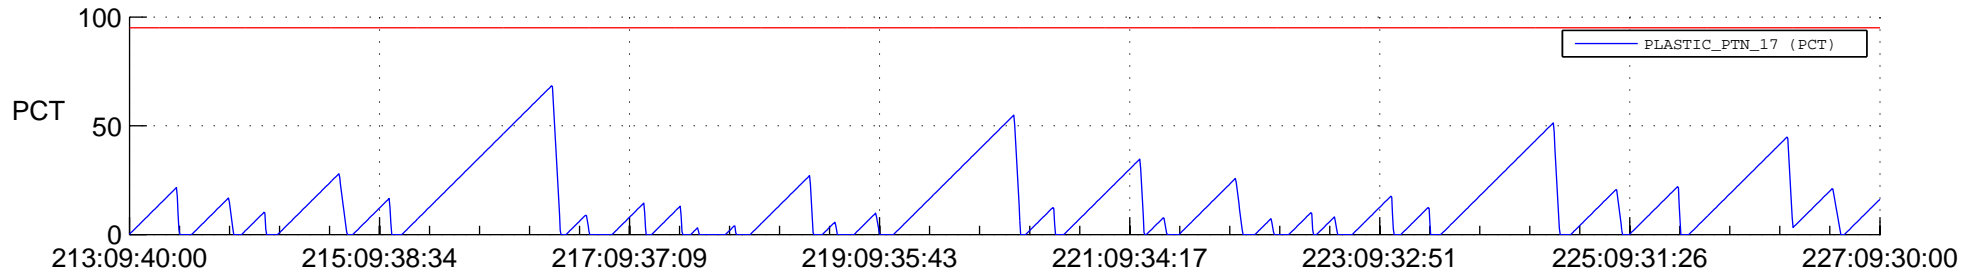

STEREO AHEAD SSR PCT Full Prediction

SWAVES_Percent_Full_Prediction

IMPACT_Percent_Full_Prediction

PLASTIC_Percent_Full_Prediction

Spacecraft_DownLink_Rate

Ground Time (2020:213:09:40:00.000 -2020:227:09:30:00.000)