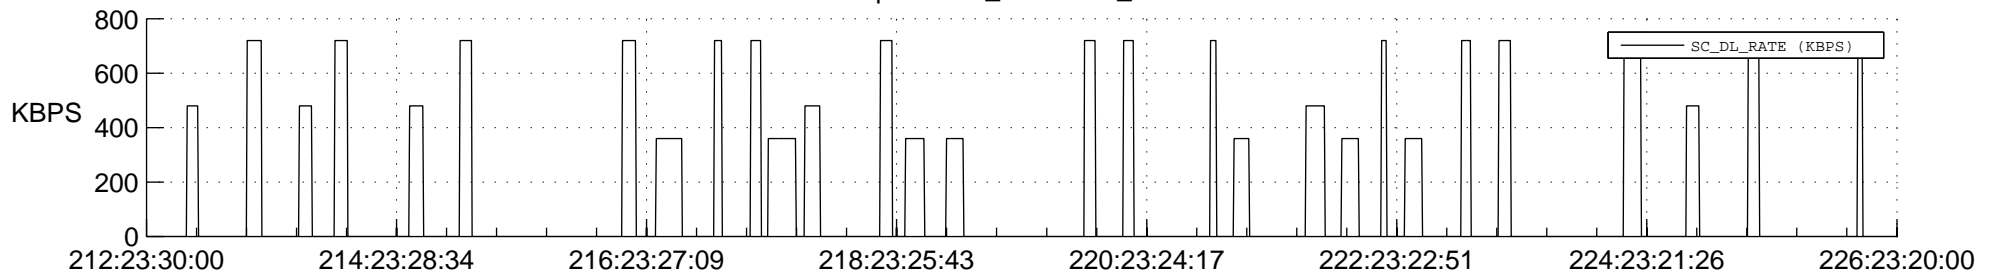

STEREO AHEAD SSR PCT Full Prediction

SWAVES_Percent_Full_Prediction

IMPACT_Percent_Full_Prediction

PLASTIC_Percent_Full_Prediction

Spacecraft_DownLink_Rate

Ground Time (2020:212:23:30:00.000 -2020:226:23:20:00.000)