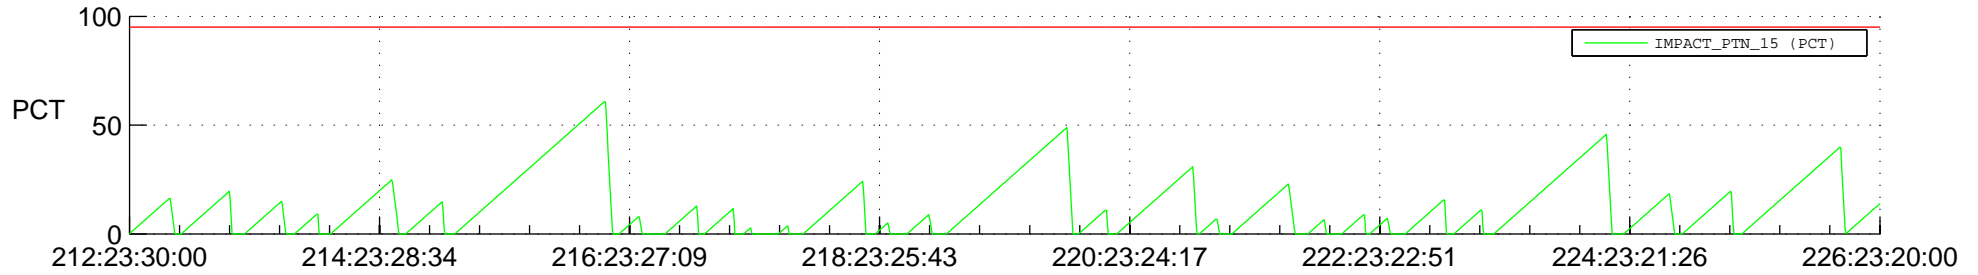

STEREO AHEAD SSR PCT Full Prediction

SWAVES_Percent_Full_Prediction

IMPACT_Percent_Full_Prediction

PLASTIC_Percent_Full_Prediction

Spacecraft_DownLink_Rate

Ground Time (2020:212:23:30:00.000 -2020:226:23:20:00.000)