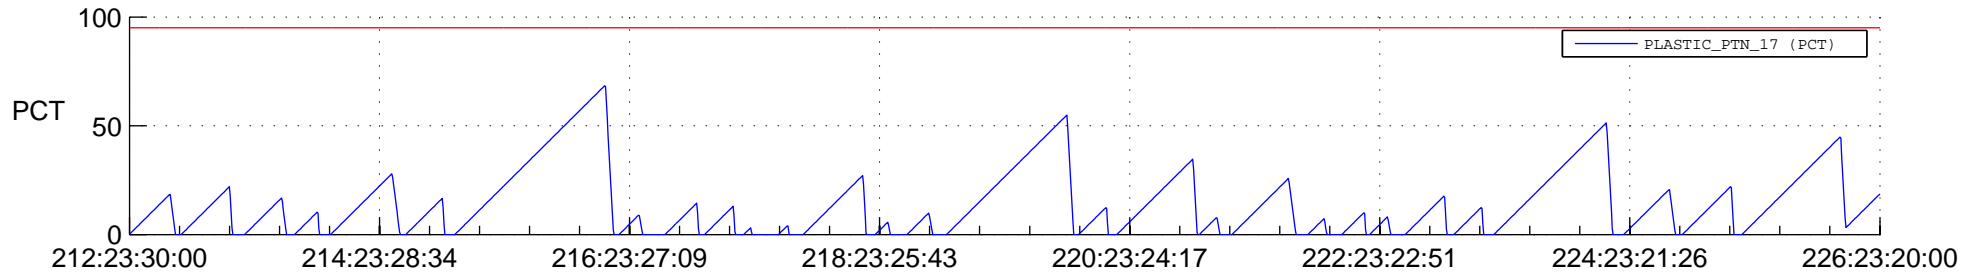

STEREO AHEAD SSR PCT Full Prediction

SWAVES_Percent_Full_Prediction

IMPACT_Percent_Full_Prediction

PLASTIC_Percent_Full_Prediction

Spacecraft_DownLink_Rate

Ground Time (2020:212:23:30:00.000 -2020:226:23:20:00.000)