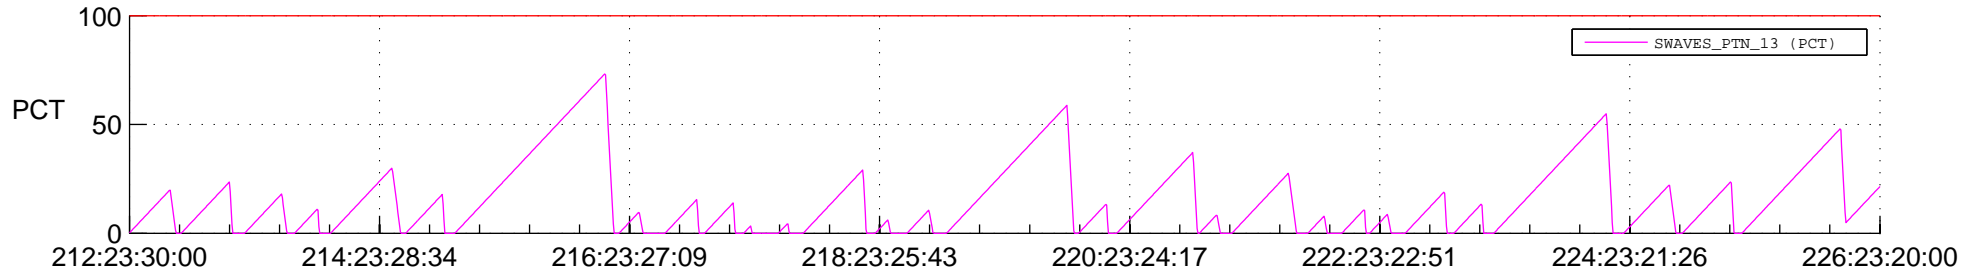

STEREO AHEAD SSR PCT Full Prediction

SWAVES_Percent_Full_Prediction

IMPACT_Percent_Full_Prediction

PLASTIC_Percent_Full_Prediction

Spacecraft_DownLink_Rate

Ground Time (2020:212:23:30:00.000 -2020:226:23:20:00.000)