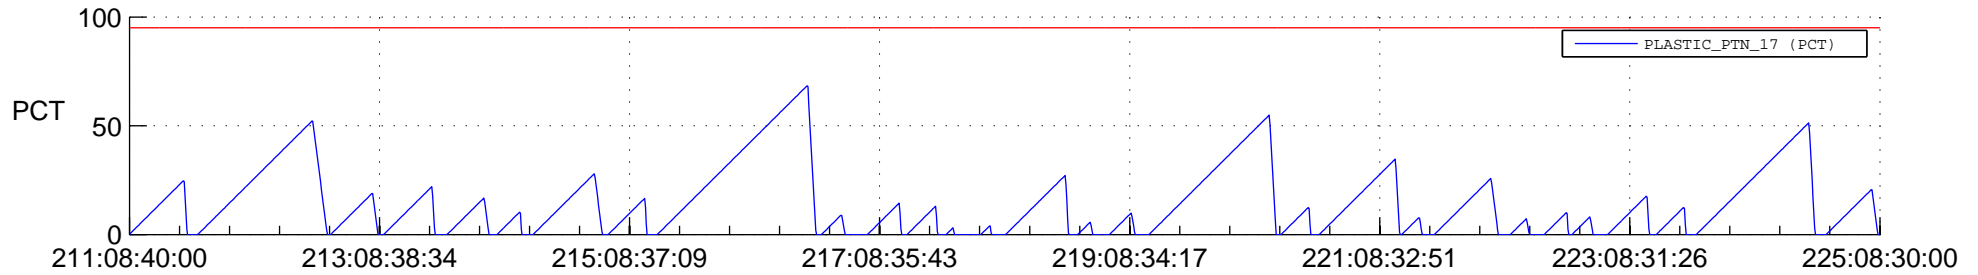

STEREO AHEAD SSR PCT Full Prediction

SWAVES_Percent_Full_Prediction

IMPACT_Percent_Full_Prediction

PLASTIC_Percent_Full_Prediction

Spacecraft_DownLink_Rate

Ground Time (2020:211:08:40:00.000 -2020:225:08:30:00.000)