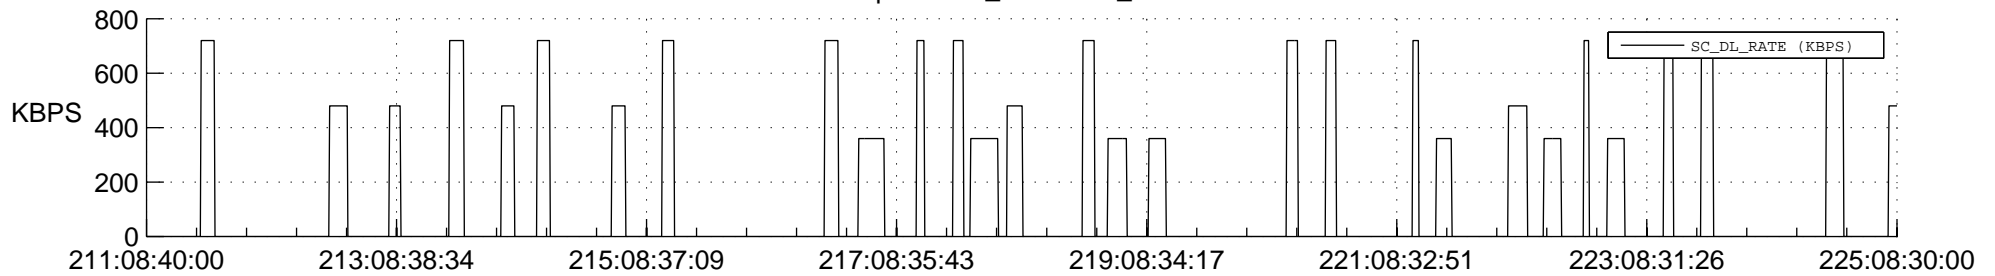

STEREO AHEAD SSR PCT Full Prediction

SWAVES_Percent_Full_Prediction

IMPACT_Percent_Full_Prediction

PLASTIC_Percent_Full_Prediction

Spacecraft_DownLink_Rate

Ground Time (2020:211:08:40:00.000 -2020:225:08:30:00.000)