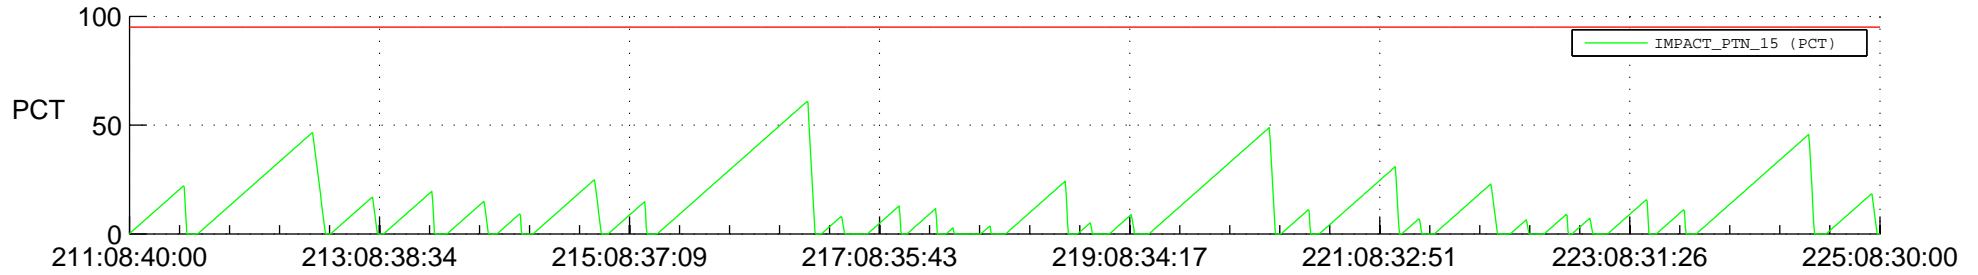

STEREO AHEAD SSR PCT Full Prediction

SWAVES_Percent_Full_Prediction

IMPACT_Percent_Full_Prediction

PLASTIC_Percent_Full_Prediction

Spacecraft_DownLink_Rate

Ground Time (2020:211:08:40:00.000 -2020:225:08:30:00.000)