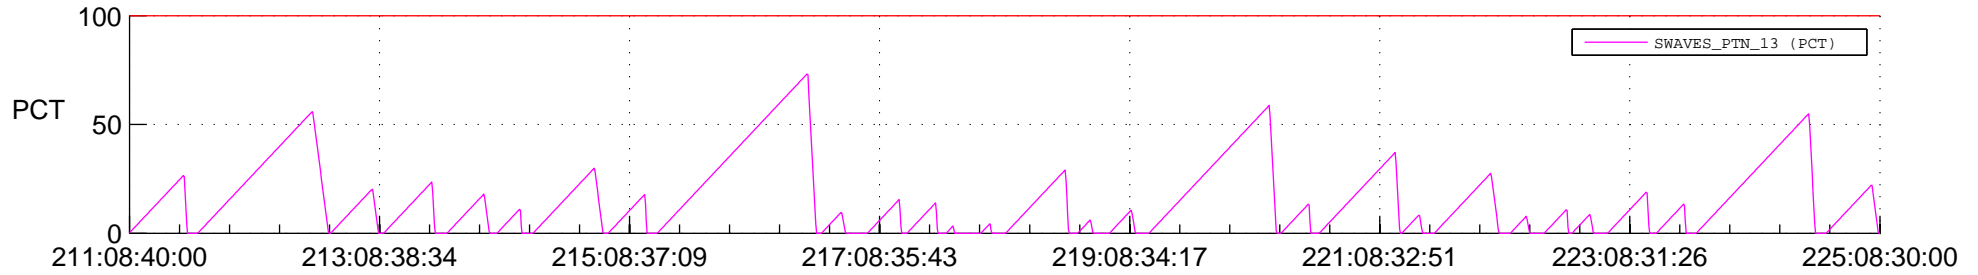

STEREO AHEAD SSR PCT Full Prediction

SWAVES_Percent_Full_Prediction

IMPACT_Percent_Full_Prediction

PLASTIC_Percent_Full_Prediction

Spacecraft_DownLink_Rate

Ground Time (2020:211:08:40:00.000 -2020:225:08:30:00.000)