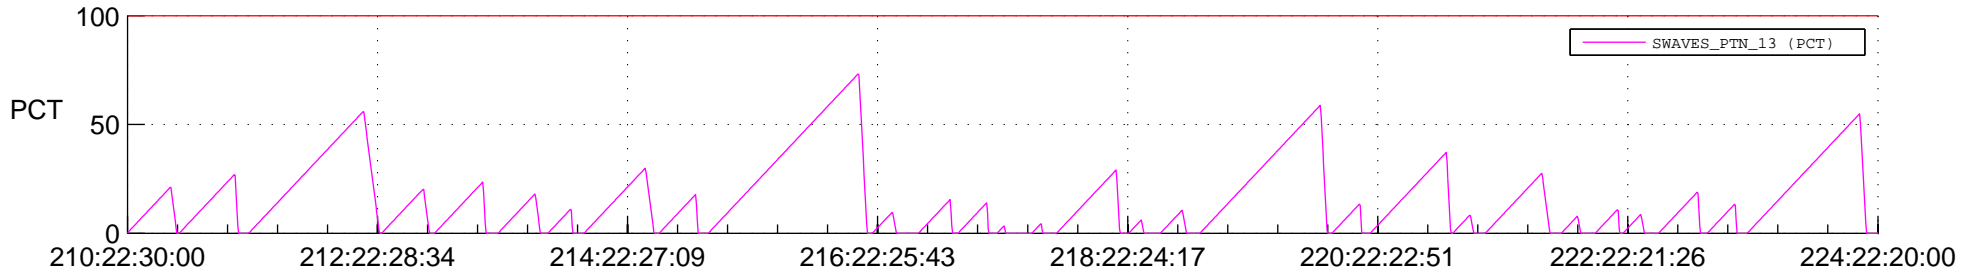

STEREO AHEAD SSR PCT Full Prediction

SWAVES_Percent_Full_Prediction

IMPACT_Percent_Full_Prediction

PLASTIC_Percent_Full_Prediction

Spacecraft_DownLink_Rate