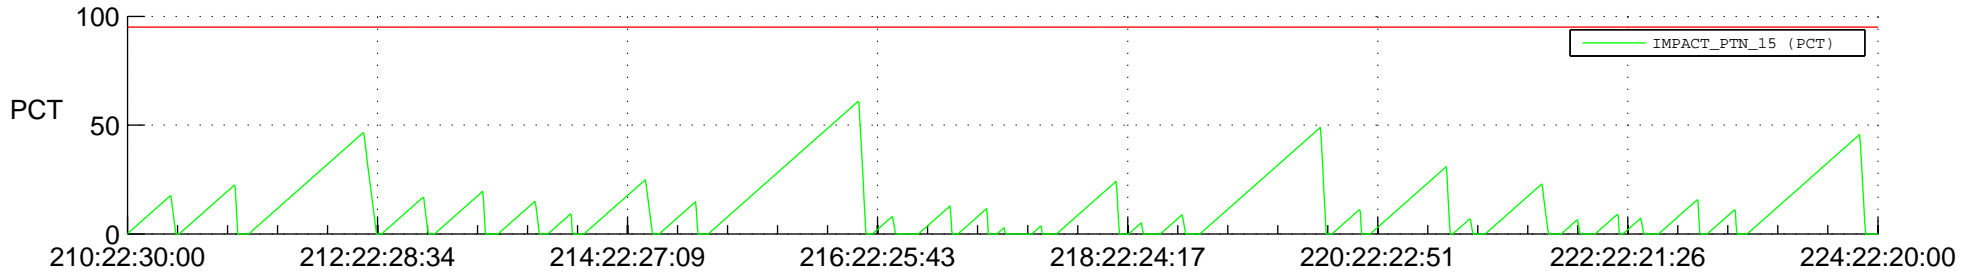

STEREO AHEAD SSR PCT Full Prediction

SWAVES_Percent_Full_Prediction

IMPACT_Percent_Full_Prediction

PLASTIC_Percent_Full_Prediction

Spacecraft_DownLink_Rate