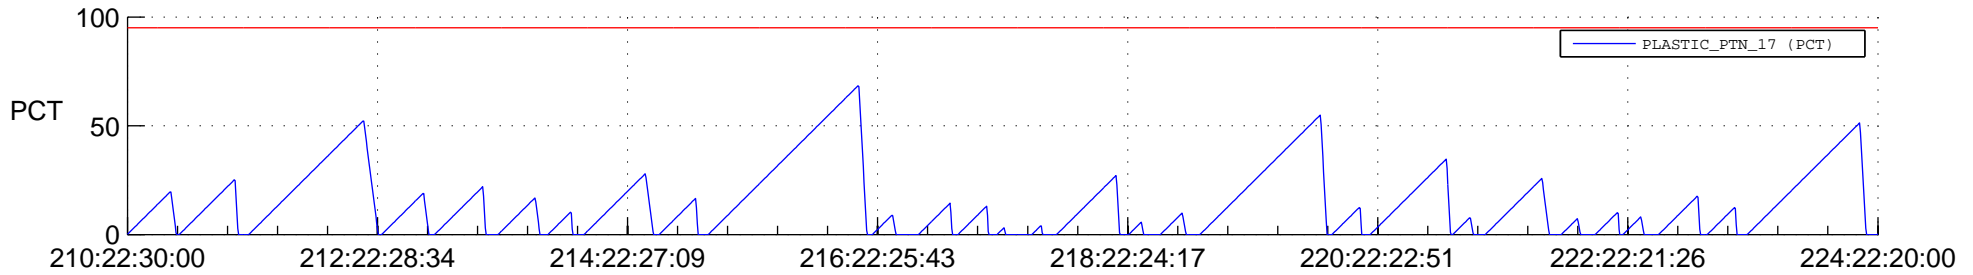

STEREO AHEAD SSR PCT Full Prediction

SWAVES_Percent_Full_Prediction

IMPACT_Percent_Full_Prediction

PLASTIC_Percent_Full_Prediction

Spacecraft_DownLink_Rate