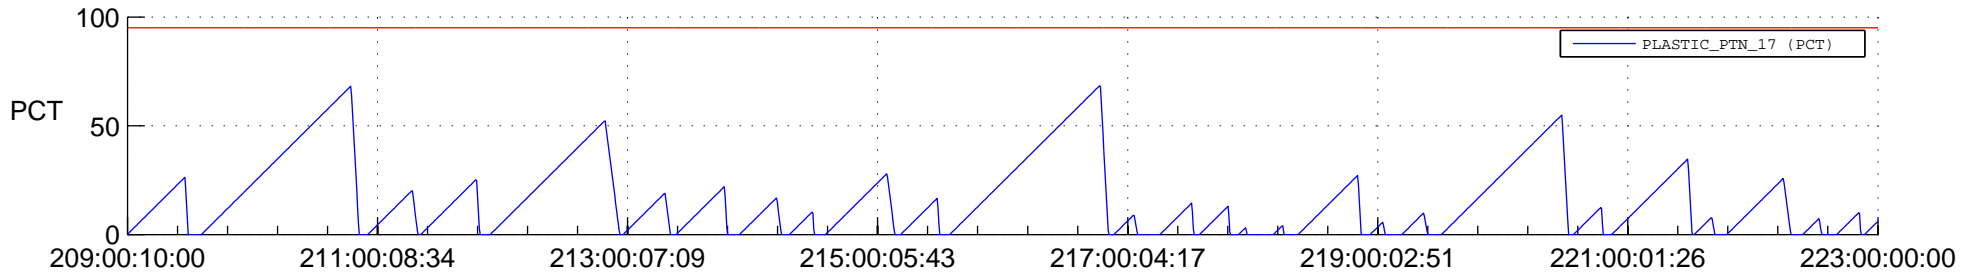

STEREO AHEAD SSR PCT Full Prediction

SWAVES_Percent_Full_Prediction

IMPACT_Percent_Full_Prediction

PLASTIC_Percent_Full_Prediction

Spacecraft_DownLink_Rate

Ground Time (2020:209:00:10:00.000 -2020:223:00:00:00.000)