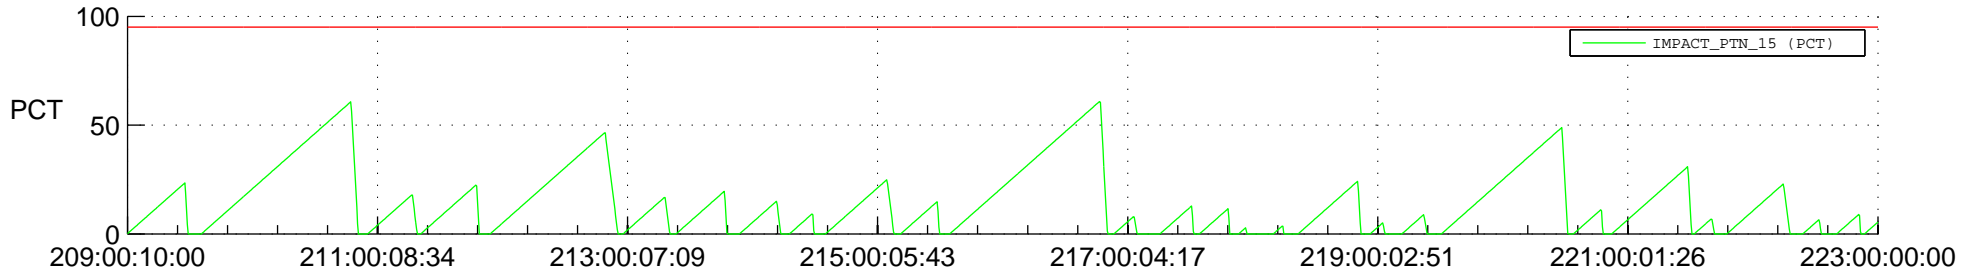

STEREO AHEAD SSR PCT Full Prediction

SWAVES_Percent_Full_Prediction

IMPACT_Percent_Full_Prediction

PLASTIC_Percent_Full_Prediction

Spacecraft_DownLink_Rate

Ground Time (2020:209:00:10:00.000 -2020:223:00:00:00.000)