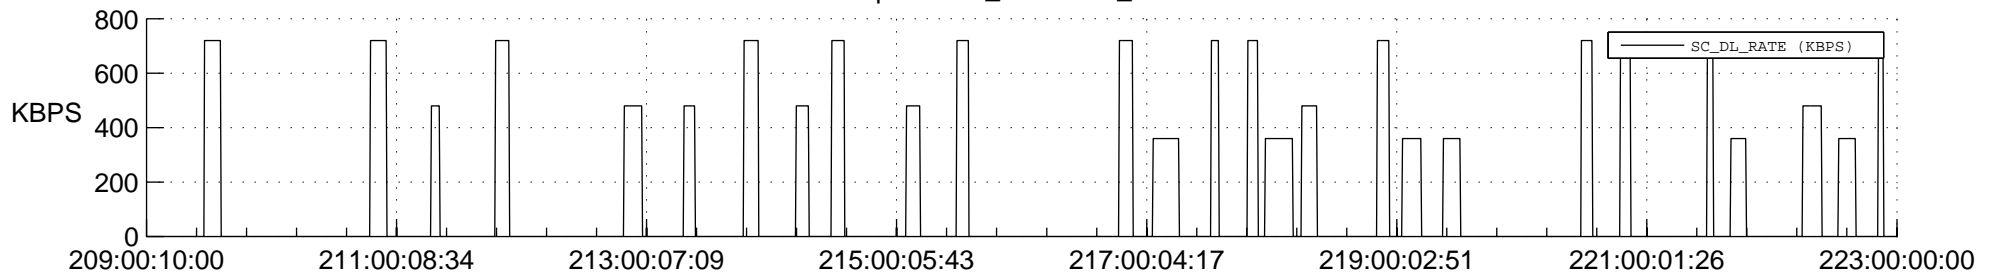

STEREO AHEAD SSR PCT Full Prediction

SWAVES_Percent_Full_Prediction

IMPACT_Percent_Full_Prediction

PLASTIC_Percent_Full_Prediction

Spacecraft_DownLink_Rate

Ground Time (2020:209:00:10:00.000 -2020:223:00:00:00.000)