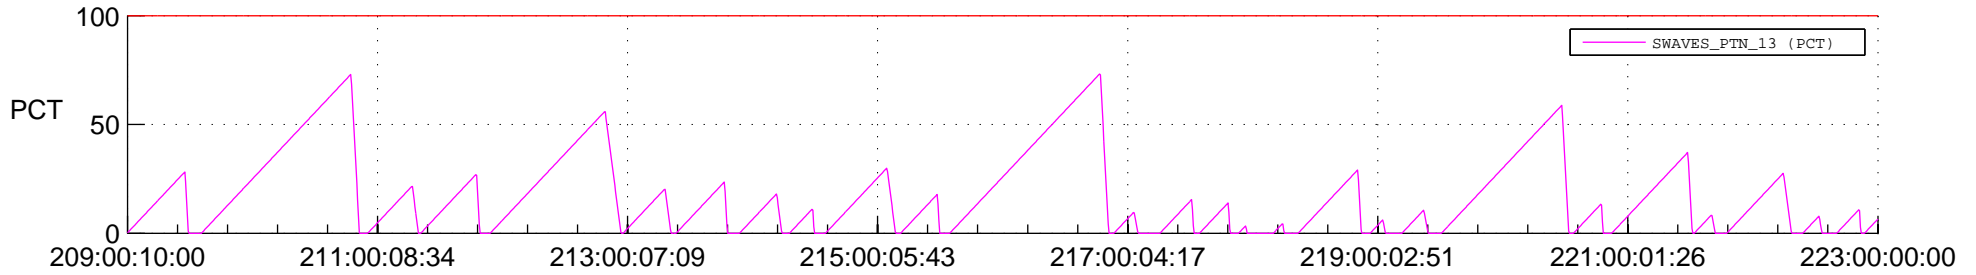

STEREO AHEAD SSR PCT Full Prediction

SWAVES_Percent_Full_Prediction

IMPACT_Percent_Full_Prediction

PLASTIC_Percent_Full_Prediction

Spacecraft_DownLink_Rate

Ground Time (2020:209:00:10:00.000 -2020:223:00:00:00.000)