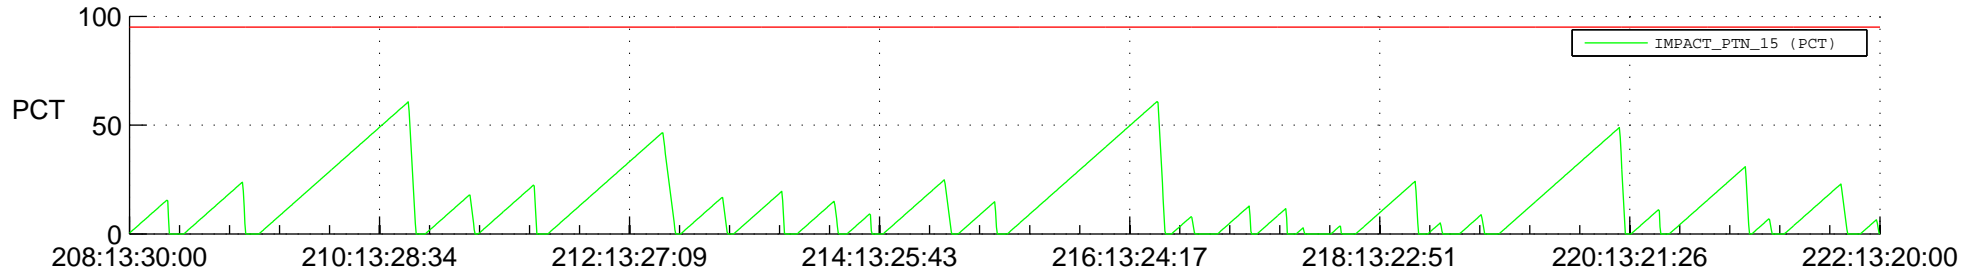

STEREO AHEAD SSR PCT Full Prediction

SWAVES_Percent_Full_Prediction

IMPACT_Percent_Full_Prediction

PLASTIC_Percent_Full_Prediction

Spacecraft_DownLink_Rate