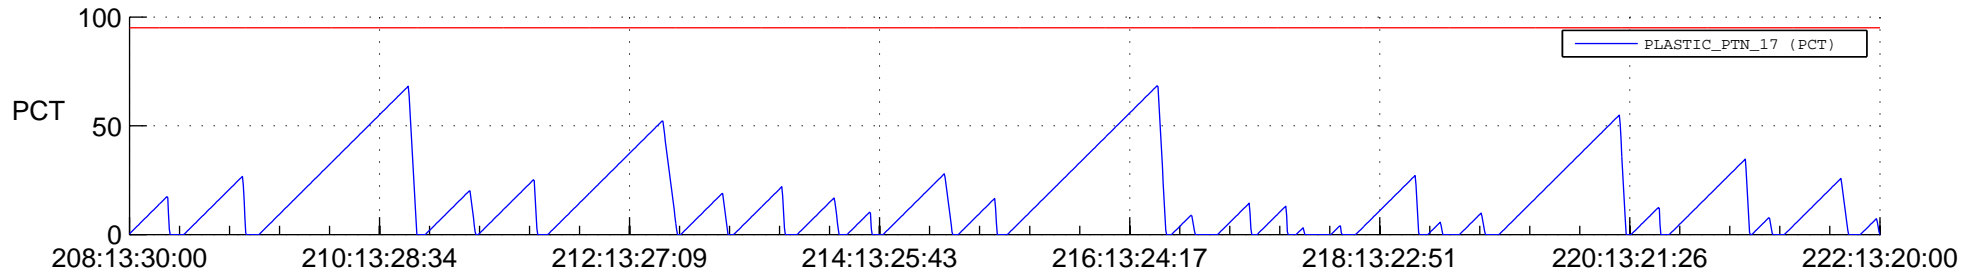

STEREO AHEAD SSR PCT Full Prediction

SWAVES_Percent_Full_Prediction

IMPACT_Percent_Full_Prediction

PLASTIC_Percent_Full_Prediction

Spacecraft_DownLink_Rate