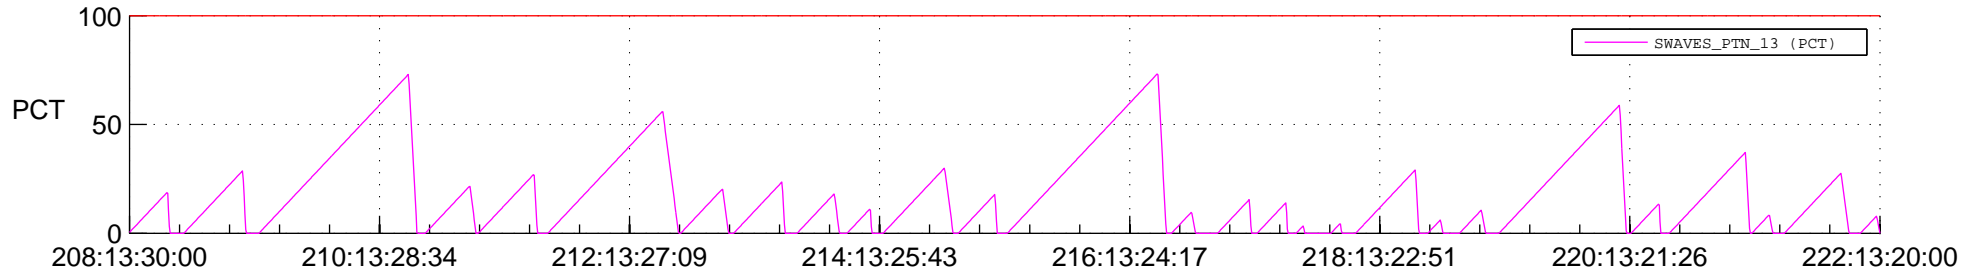

STEREO AHEAD SSR PCT Full Prediction

SWAVES_Percent_Full_Prediction

IMPACT_Percent_Full_Prediction

PLASTIC_Percent_Full_Prediction

Spacecraft_DownLink_Rate