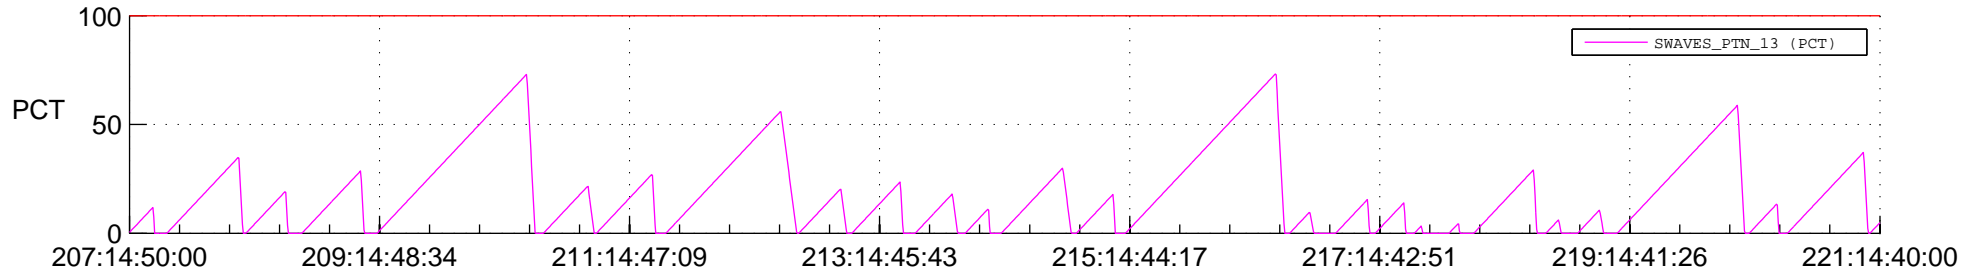

STEREO AHEAD SSR PCT Full Prediction

SWAVES_Percent_Full_Prediction

IMPACT_Percent_Full_Prediction

PLASTIC_Percent_Full_Prediction

Spacecraft_DownLink_Rate

Ground Time (2020:207:14:50:00.000 -2020:221:14:40:00.000)