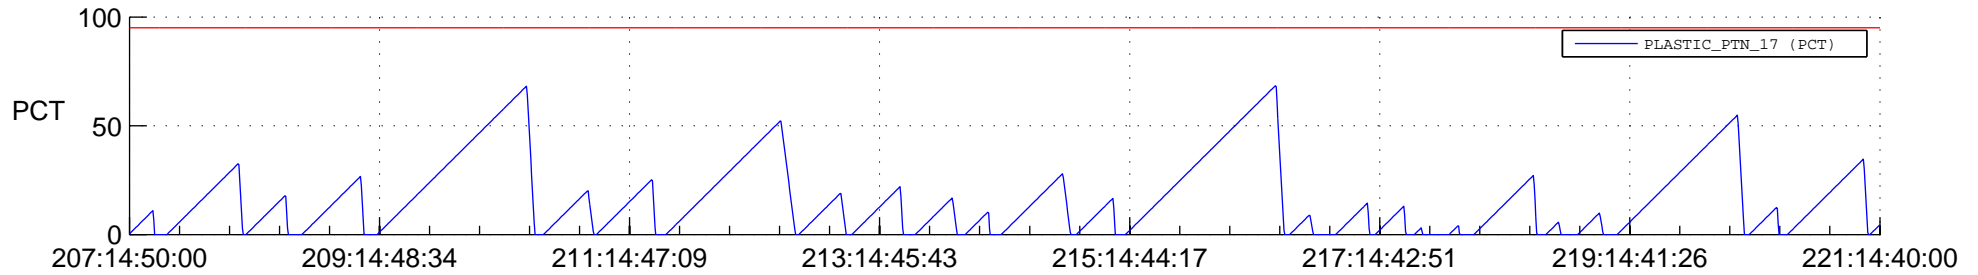

STEREO AHEAD SSR PCT Full Prediction

SWAVES_Percent_Full_Prediction

IMPACT_Percent_Full_Prediction

PLASTIC_Percent_Full_Prediction

Spacecraft_DownLink_Rate

Ground Time (2020:207:14:50:00.000 -2020:221:14:40:00.000)