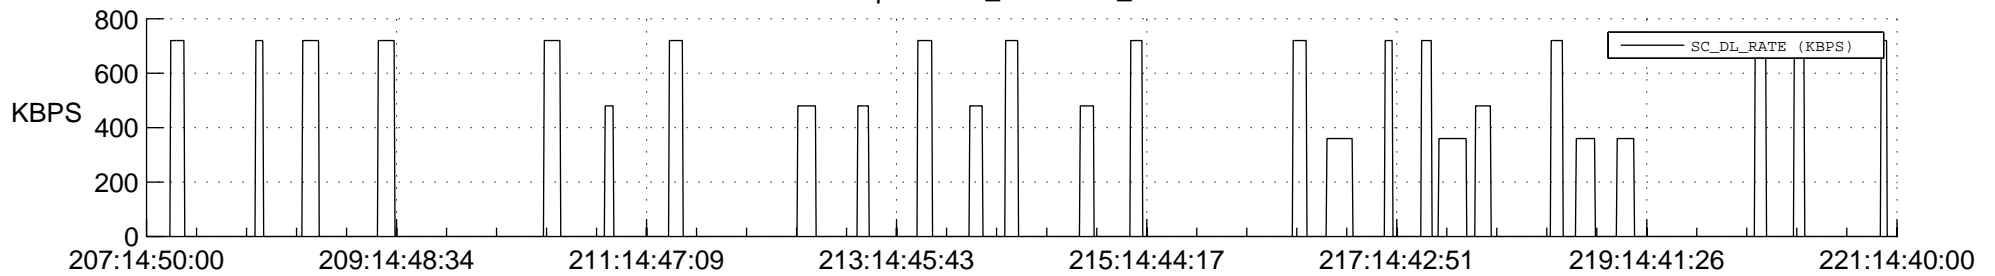

STEREO AHEAD SSR PCT Full Prediction

SWAVES_Percent_Full_Prediction

IMPACT_Percent_Full_Prediction

PLASTIC_Percent_Full_Prediction

Spacecraft_DownLink_Rate

Ground Time (2020:207:14:50:00.000 -2020:221:14:40:00.000)