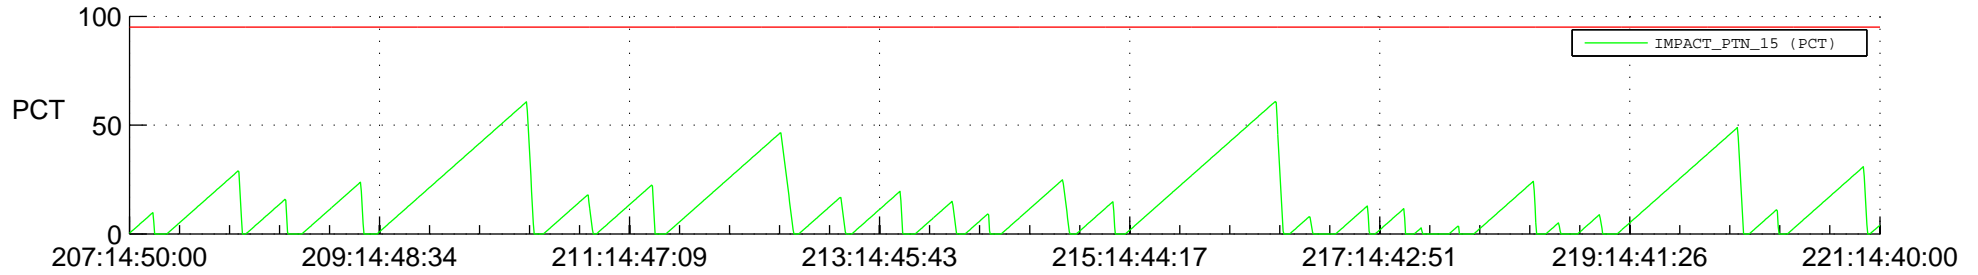

STEREO AHEAD SSR PCT Full Prediction

SWAVES_Percent_Full_Prediction

IMPACT_Percent_Full_Prediction

PLASTIC_Percent_Full_Prediction

Spacecraft_DownLink_Rate

Ground Time (2020:207:14:50:00.000 -2020:221:14:40:00.000)