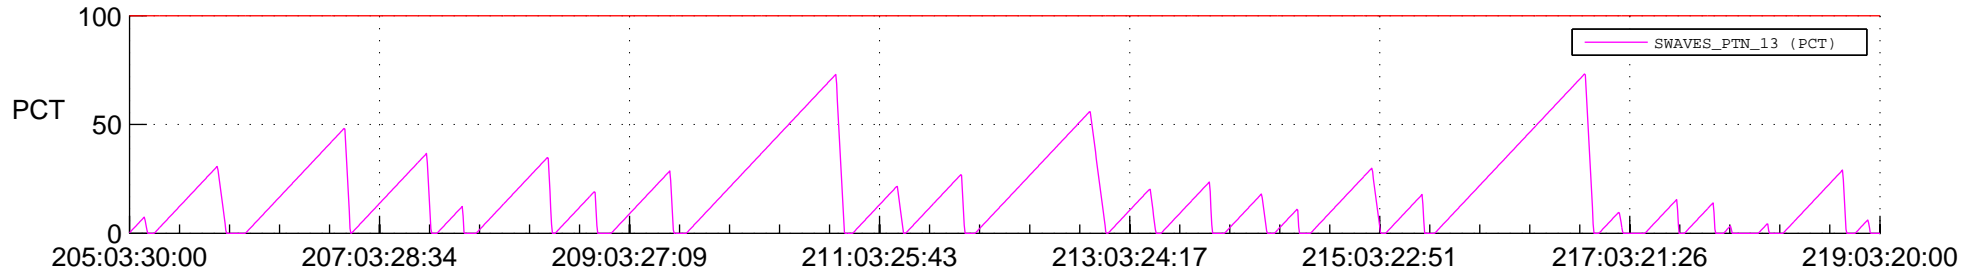

STEREO AHEAD SSR PCT Full Prediction

SWAVES_Percent_Full_Prediction

IMPACT_Percent_Full_Prediction

PLASTIC_Percent_Full_Prediction

Spacecraft_DownLink_Rate

Ground Time (2020:205:03:30:00.000 -2020:219:03:20:00.000)