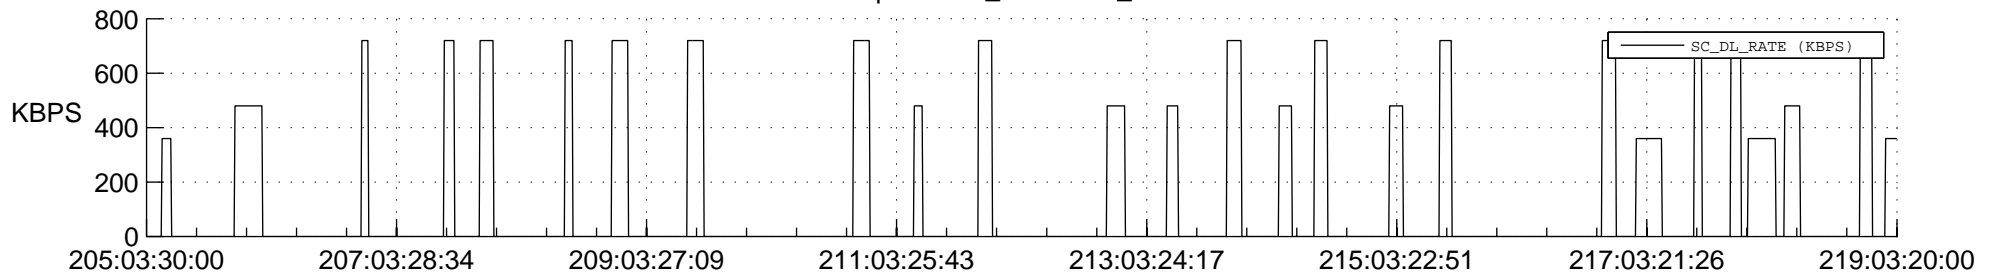

STEREO AHEAD SSR PCT Full Prediction

SWAVES_Percent_Full_Prediction

IMPACT_Percent_Full_Prediction

PLASTIC_Percent_Full_Prediction

Spacecraft_DownLink_Rate

Ground Time (2020:205:03:30:00.000 -2020:219:03:20:00.000)