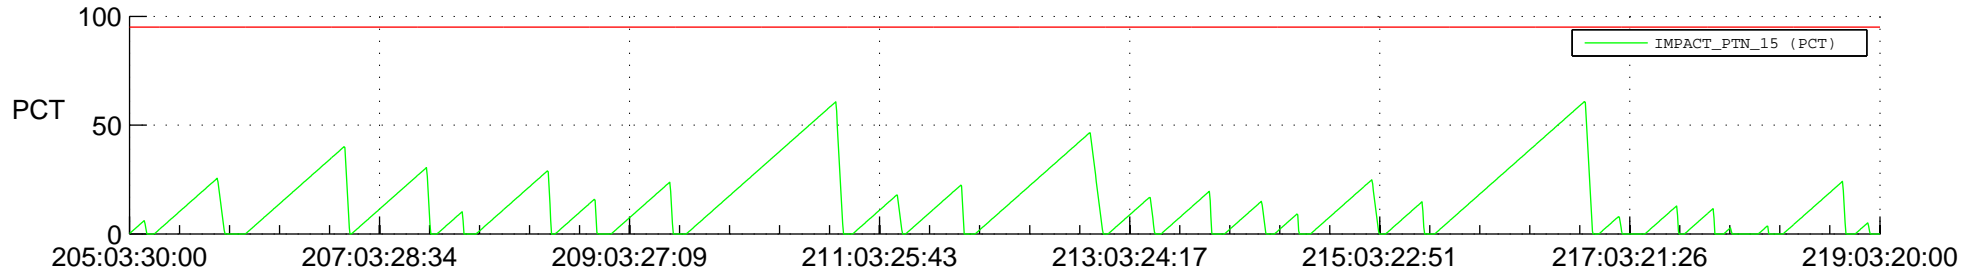

STEREO AHEAD SSR PCT Full Prediction

SWAVES_Percent_Full_Prediction

IMPACT_Percent_Full_Prediction

PLASTIC_Percent_Full_Prediction

Spacecraft_DownLink_Rate

Ground Time (2020:205:03:30:00.000 -2020:219:03:20:00.000)