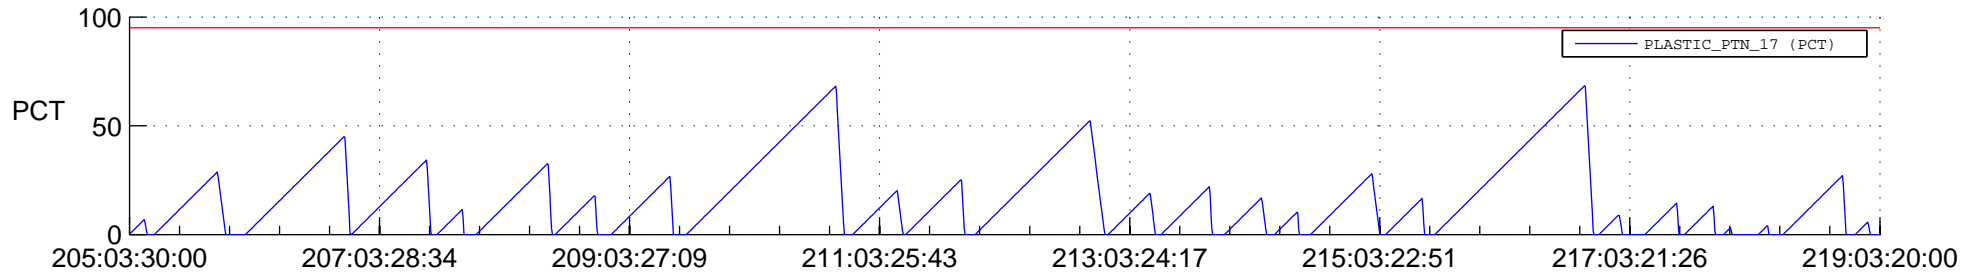

STEREO AHEAD SSR PCT Full Prediction

SWAVES_Percent_Full_Prediction

IMPACT_Percent_Full_Prediction

PLASTIC_Percent_Full_Prediction

Spacecraft_DownLink_Rate

Ground Time (2020:205:03:30:00.000 -2020:219:03:20:00.000)