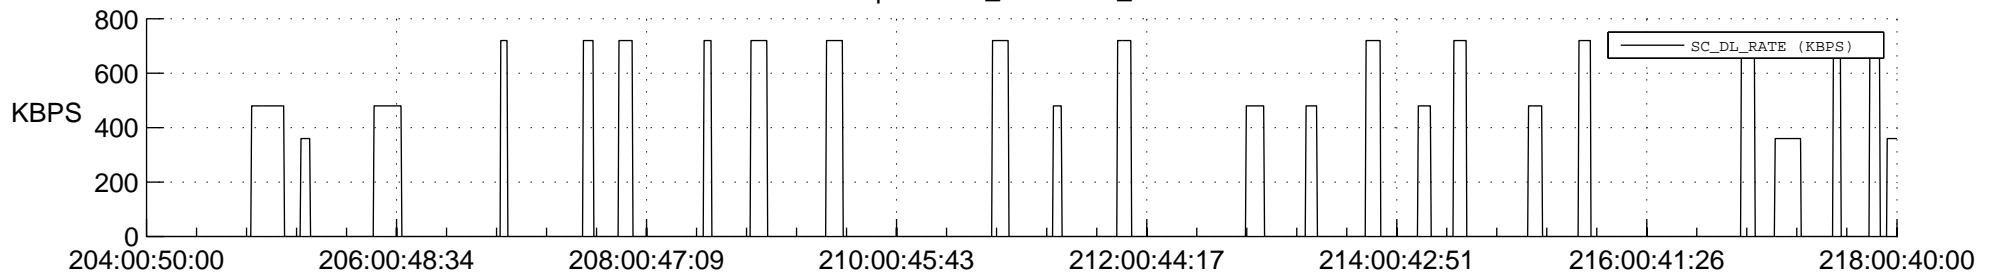

## Spacecraft\_DownLink\_Rate

Ground Time (2020:204:00:50:00.000 -2020:218:00:40:00.000)