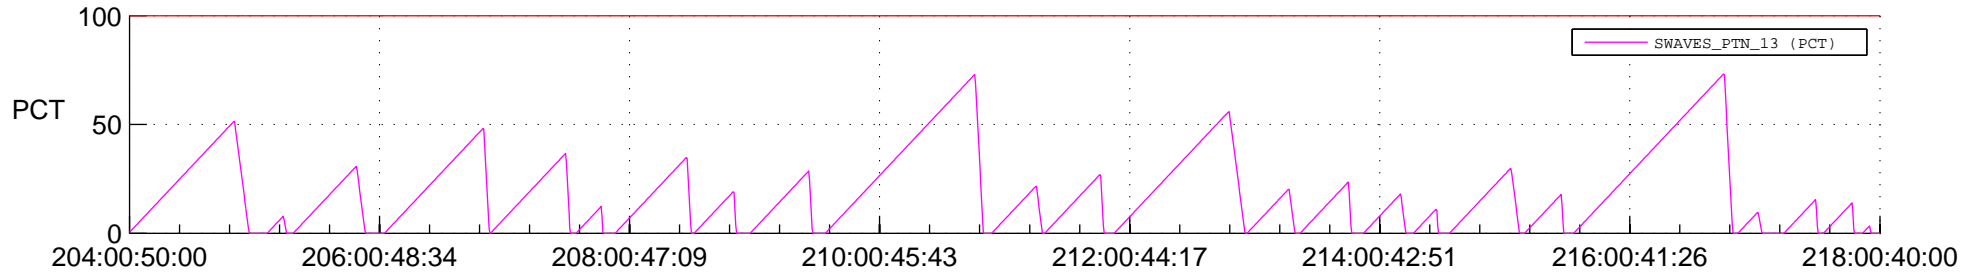

## SWAVES\_Percent\_Full\_Prediction

## Spacecraft\_DownLink\_Rate

Ground Time (2020:204:00:50:00.000 -2020:218:00:40:00.000)