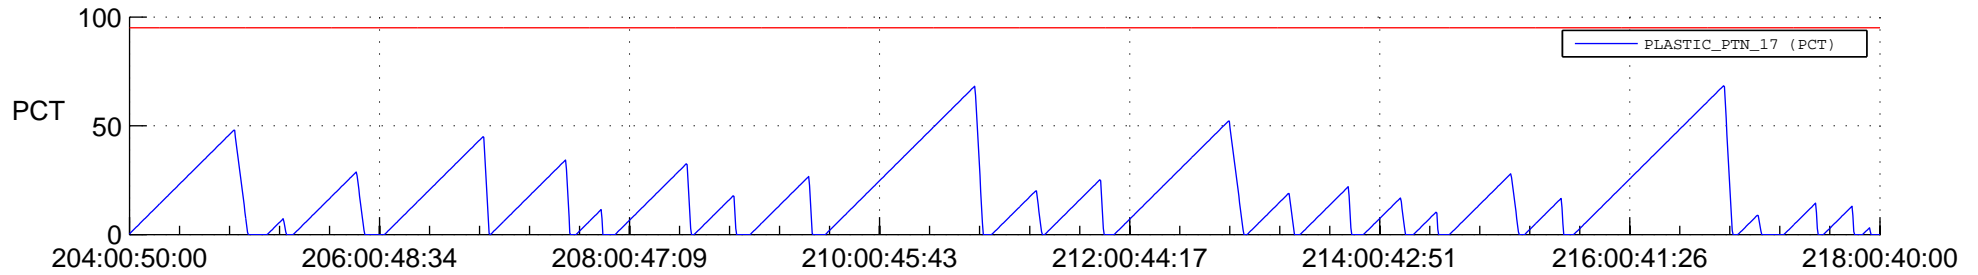

## SWAVES\_Percent\_Full\_Prediction

## Spacecraft\_DownLink\_Rate

Ground Time (2020:204:00:50:00.000 -2020:218:00:40:00.000)