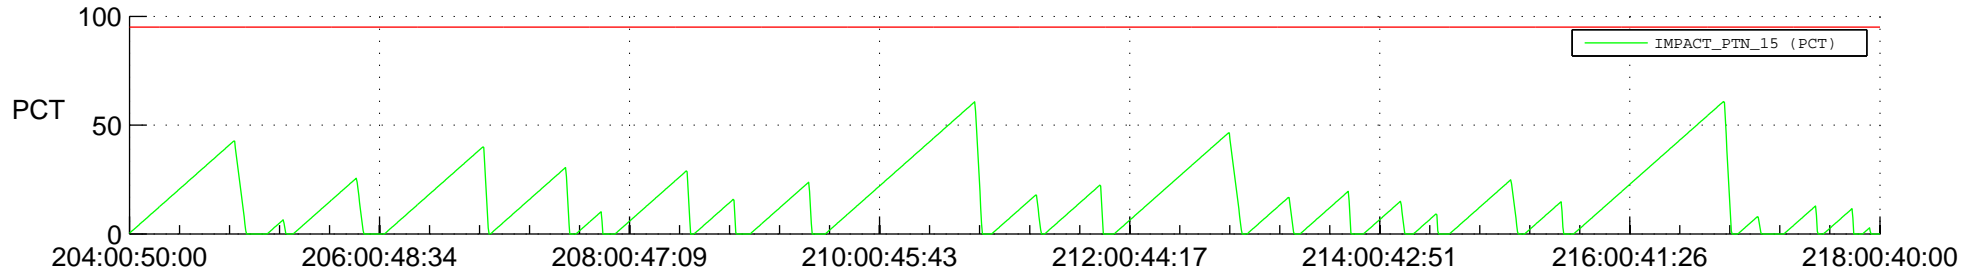

IMPACT_Percent_Full_Prediction