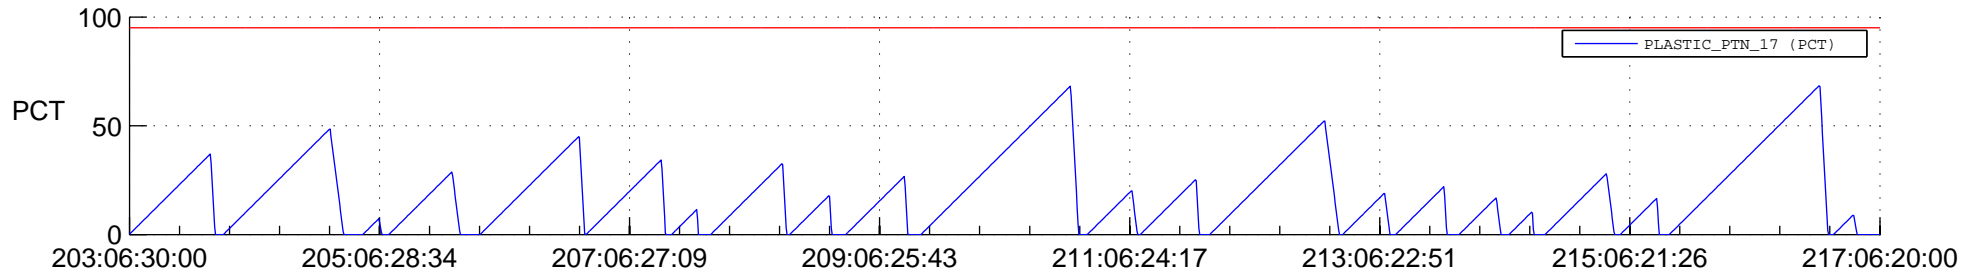

STEREO AHEAD SSR PCT Full Prediction

SWAVES_Percent_Full_Prediction

IMPACT_Percent_Full_Prediction

PLASTIC_Percent_Full_Prediction

Spacecraft_DownLink_Rate

Ground Time (2020:203:06:30:00.000 -2020:217:06:20:00.000)