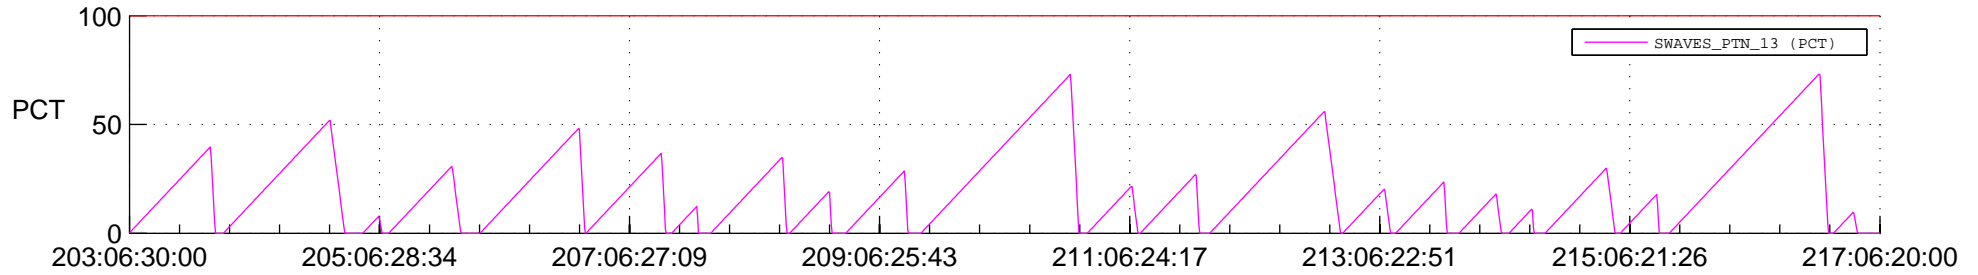

STEREO AHEAD SSR PCT Full Prediction

SWAVES_Percent_Full_Prediction

IMPACT_Percent_Full_Prediction

PLASTIC_Percent_Full_Prediction

Spacecraft_DownLink_Rate

Ground Time (2020:203:06:30:00.000 -2020:217:06:20:00.000)