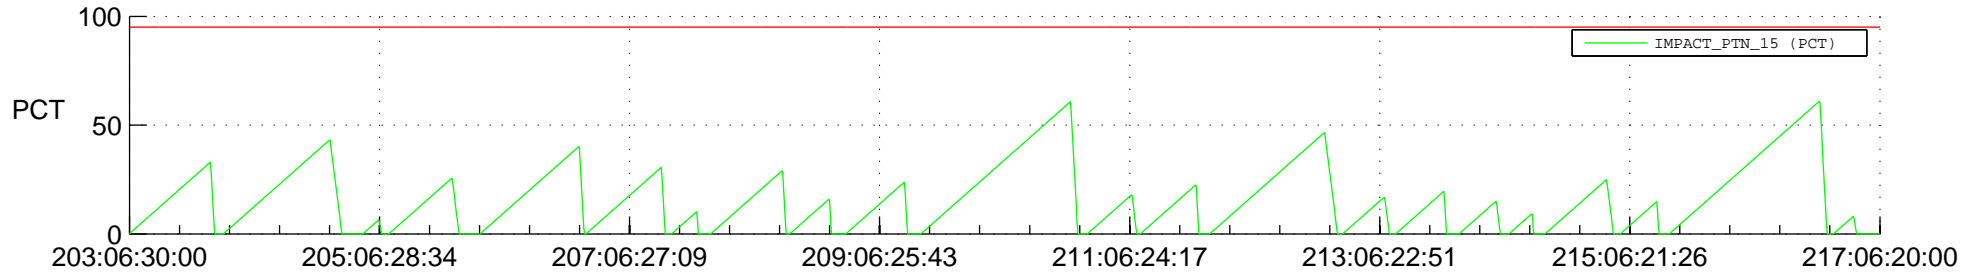

STEREO AHEAD SSR PCT Full Prediction

SWAVES_Percent_Full_Prediction

IMPACT_Percent_Full_Prediction

PLASTIC_Percent_Full_Prediction

Spacecraft_DownLink_Rate

Ground Time (2020:203:06:30:00.000 -2020:217:06:20:00.000)