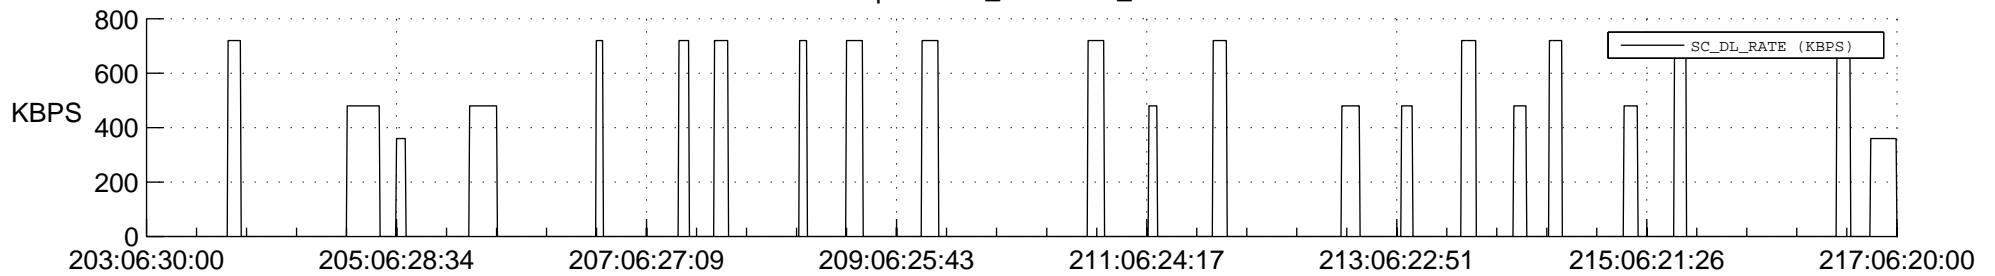

STEREO AHEAD SSR PCT Full Prediction

SWAVES_Percent_Full_Prediction

IMPACT_Percent_Full_Prediction

PLASTIC_Percent_Full_Prediction

Spacecraft_DownLink_Rate

Ground Time (2020:203:06:30:00.000 -2020:217:06:20:00.000)