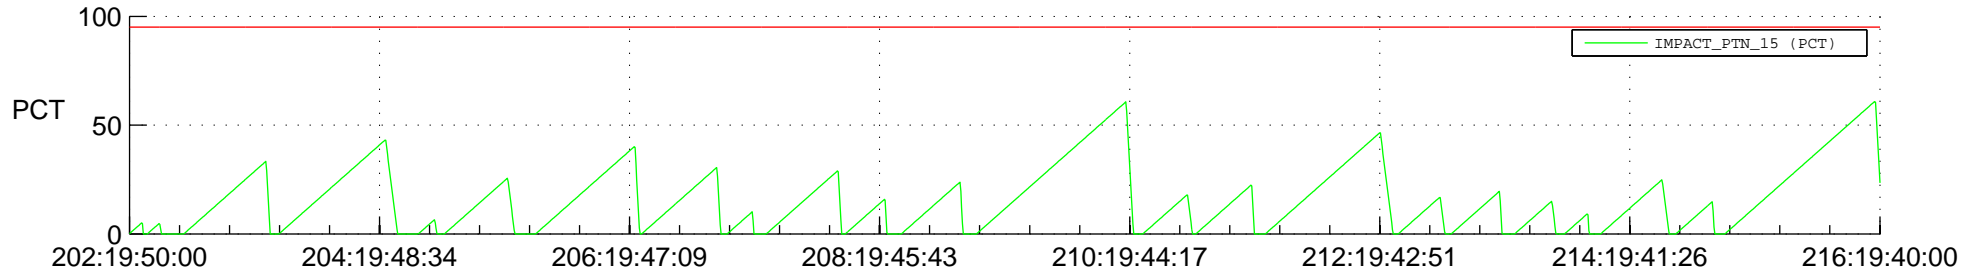

STEREO AHEAD SSR PCT Full Prediction

SWAVES_Percent_Full_Prediction

IMPACT_Percent_Full_Prediction

PLASTIC_Percent_Full_Prediction

Spacecraft_DownLink_Rate

Ground Time (2020:202:19:50:00.000 -2020:216:19:40:00.000)