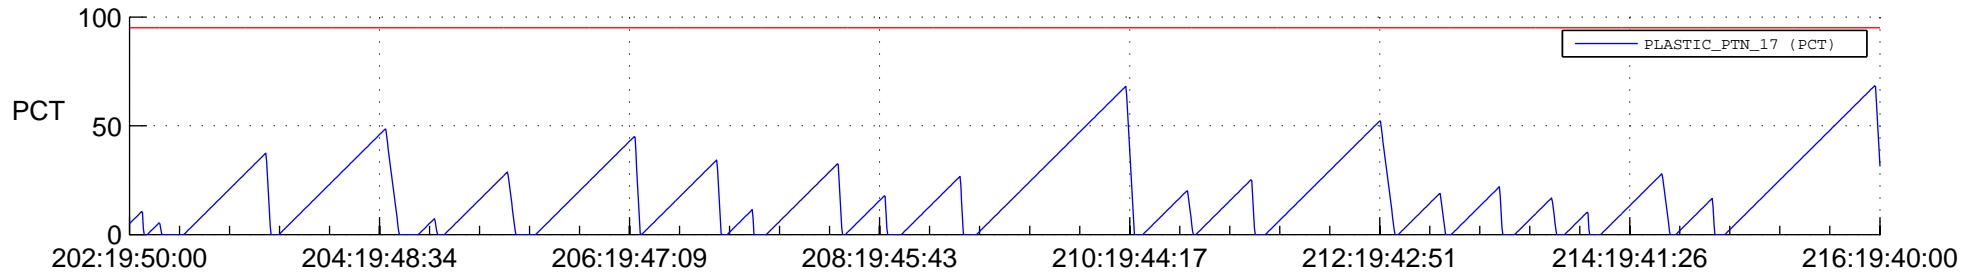

STEREO AHEAD SSR PCT Full Prediction

SWAVES_Percent_Full_Prediction

IMPACT_Percent_Full_Prediction

PLASTIC_Percent_Full_Prediction

Spacecraft_DownLink_Rate

Ground Time (2020:202:19:50:00.000 -2020:216:19:40:00.000)