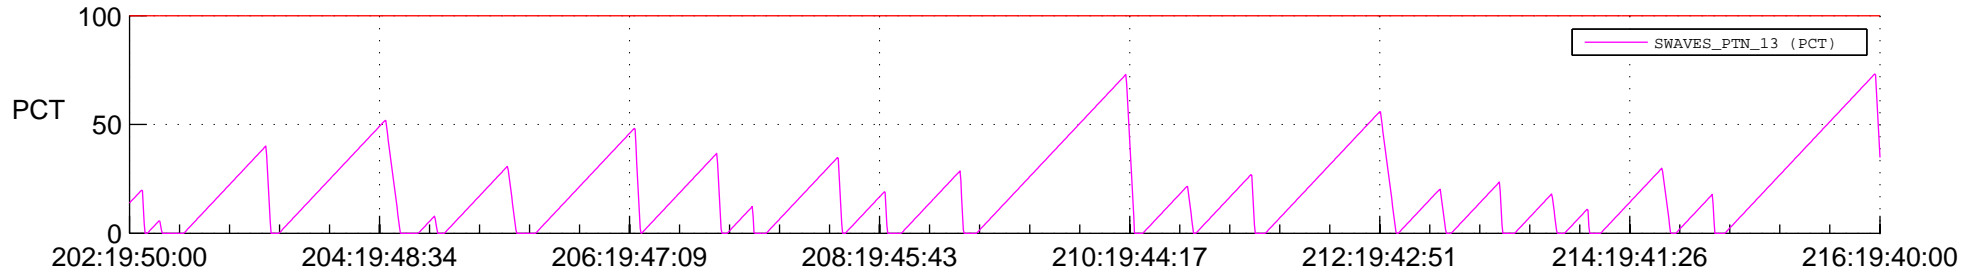

STEREO AHEAD SSR PCT Full Prediction

SWAVES_Percent_Full_Prediction

IMPACT_Percent_Full_Prediction

PLASTIC_Percent_Full_Prediction

Spacecraft_DownLink_Rate

Ground Time (2020:202:19:50:00.000 -2020:216:19:40:00.000)