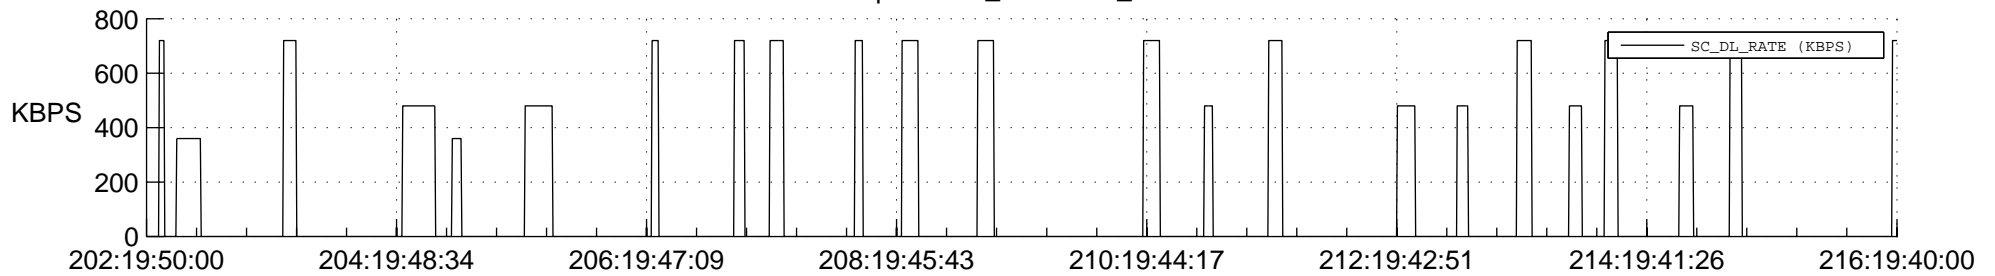

STEREO AHEAD SSR PCT Full Prediction

SWAVES_Percent_Full_Prediction

IMPACT_Percent_Full_Prediction

PLASTIC_Percent_Full_Prediction

Spacecraft_DownLink_Rate

Ground Time (2020:202:19:50:00.000 -2020:216:19:40:00.000)