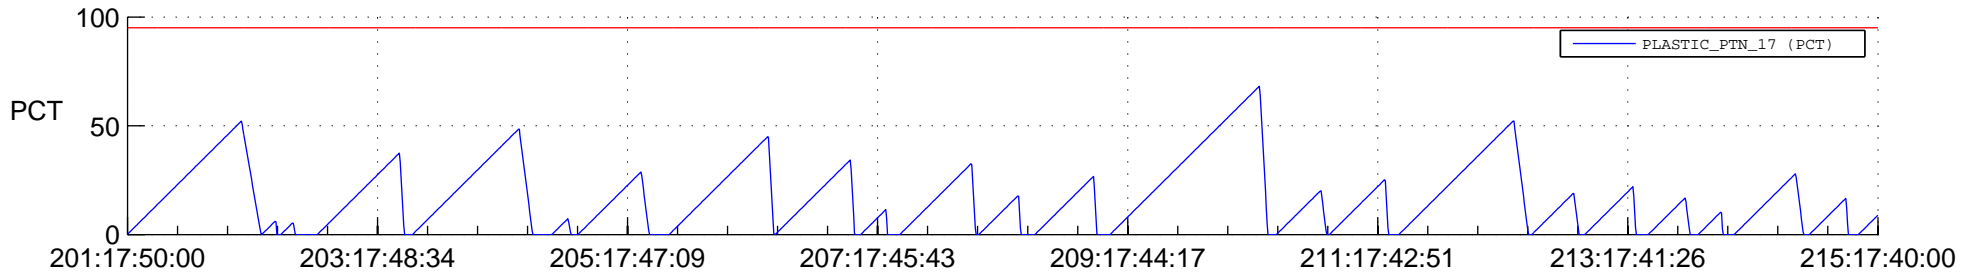

## SWAVES\_Percent\_Full\_Prediction

## Spacecraft\_DownLink\_Rate

Ground Time (2020:201:17:50:00.000 -2020:215:17:40:00.000)