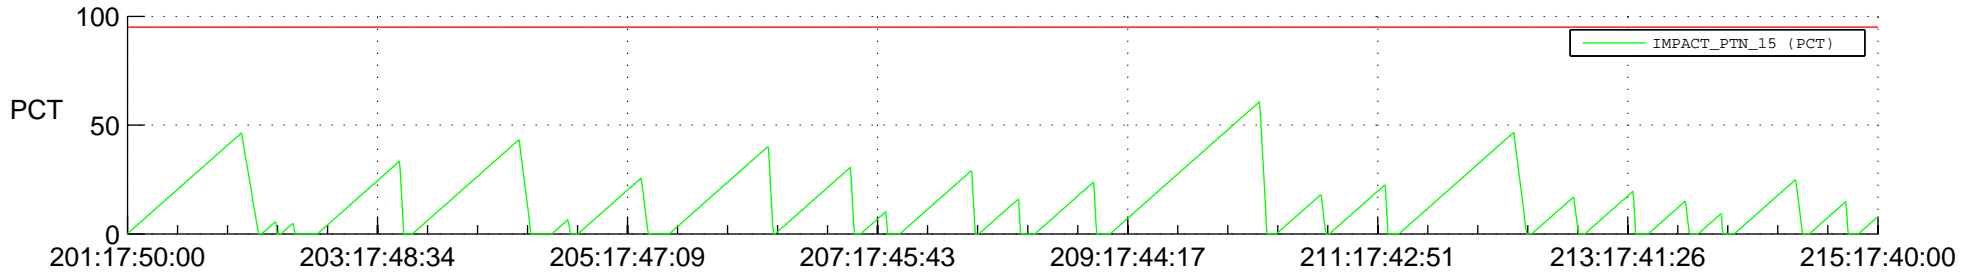

IMPACT_Percent_Full_Prediction