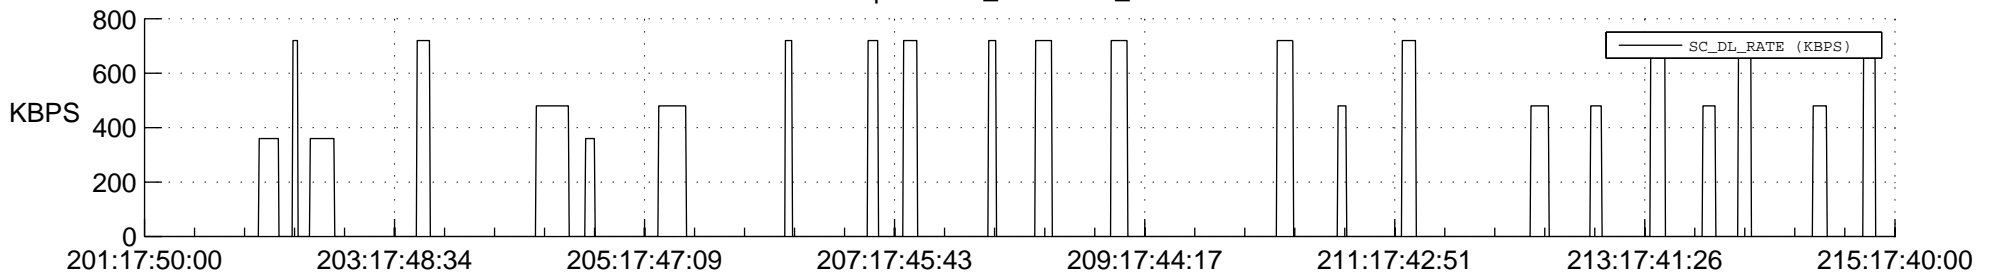

## Spacecraft\_DownLink\_Rate

Ground Time (2020:201:17:50:00.000 -2020:215:17:40:00.000)