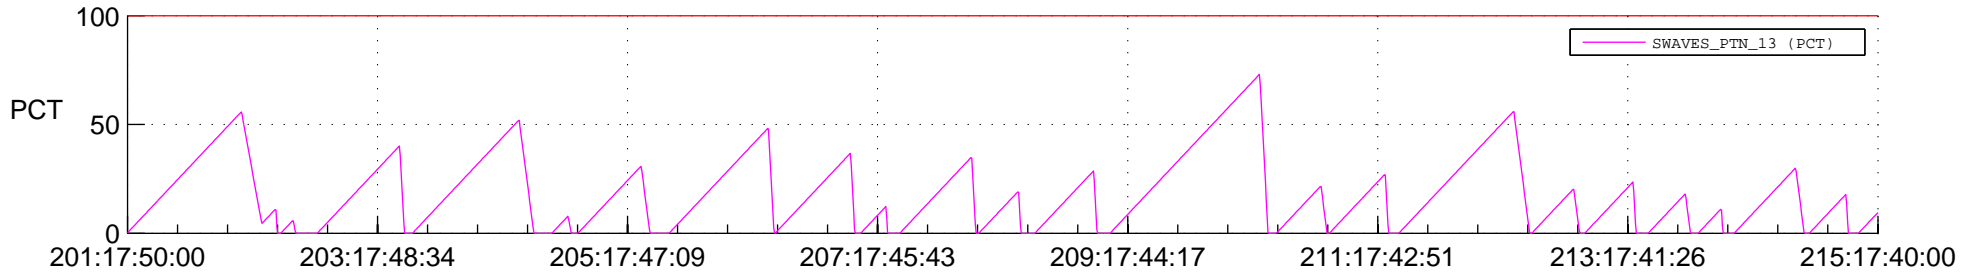

## SWAVES\_Percent\_Full\_Prediction

## Spacecraft\_DownLink\_Rate

Ground Time (2020:201:17:50:00.000 -2020:215:17:40:00.000)