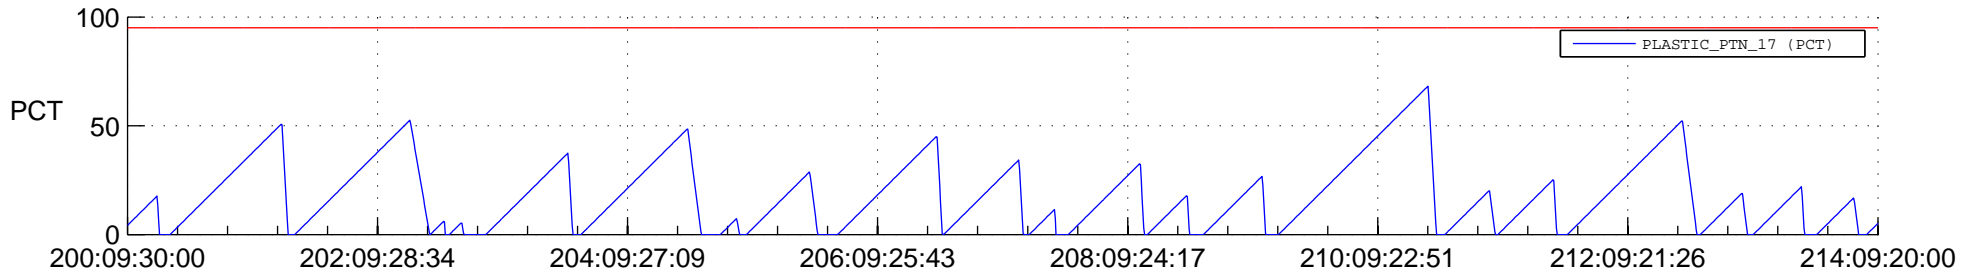

## SWAVES\_Percent\_Full\_Prediction

## Spacecraft\_DownLink\_Rate

Ground Time (2020:200:09:30:00.000 -2020:214:09:20:00.000)