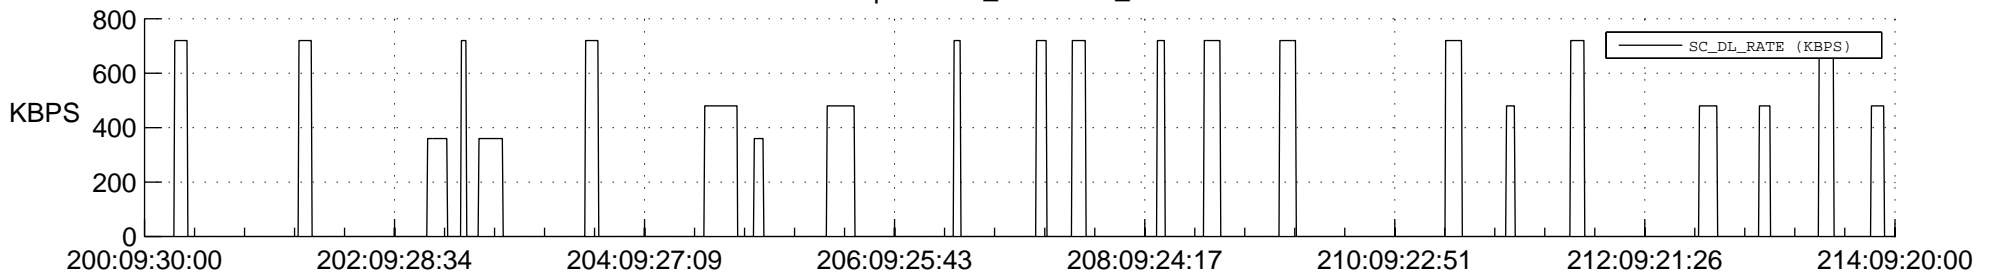

## Spacecraft\_DownLink\_Rate

Ground Time (2020:200:09:30:00.000 -2020:214:09:20:00.000)