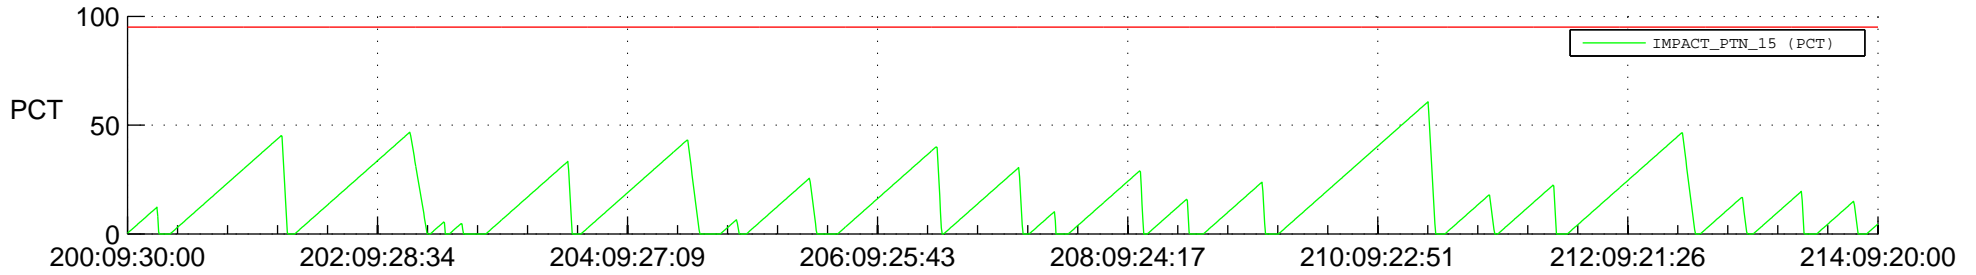

IMPACT_Percent_Full_Prediction