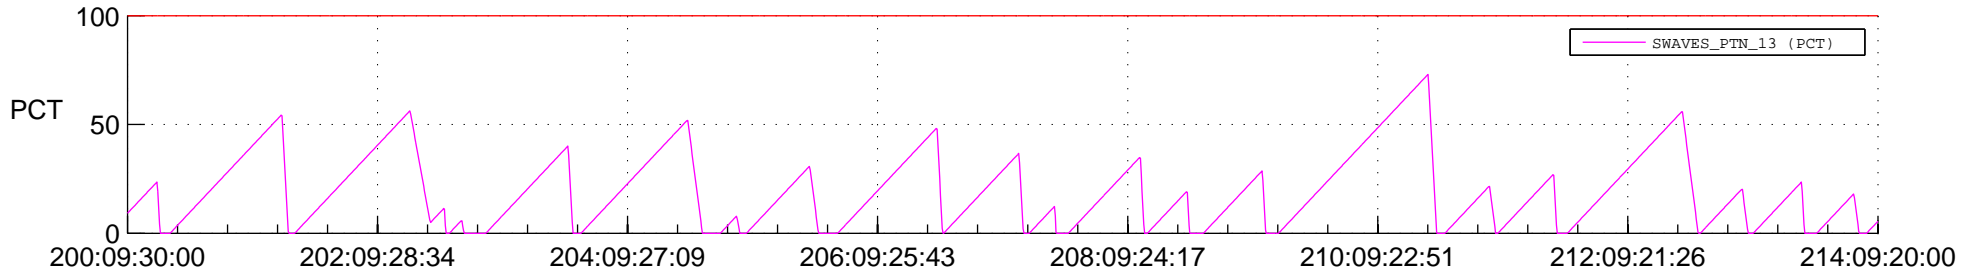

## SWAVES\_Percent\_Full\_Prediction

## Spacecraft\_DownLink\_Rate

Ground Time (2020:200:09:30:00.000 -2020:214:09:20:00.000)