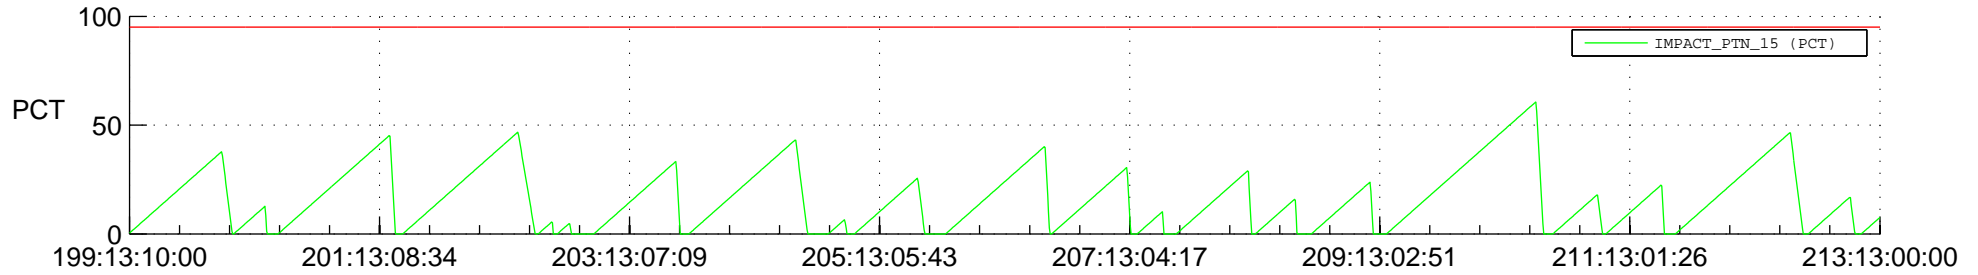

STEREO AHEAD SSR PCT Full Prediction

SWAVES_Percent_Full_Prediction

IMPACT_Percent_Full_Prediction

PLASTIC_Percent_Full_Prediction

Spacecraft_DownLink_Rate