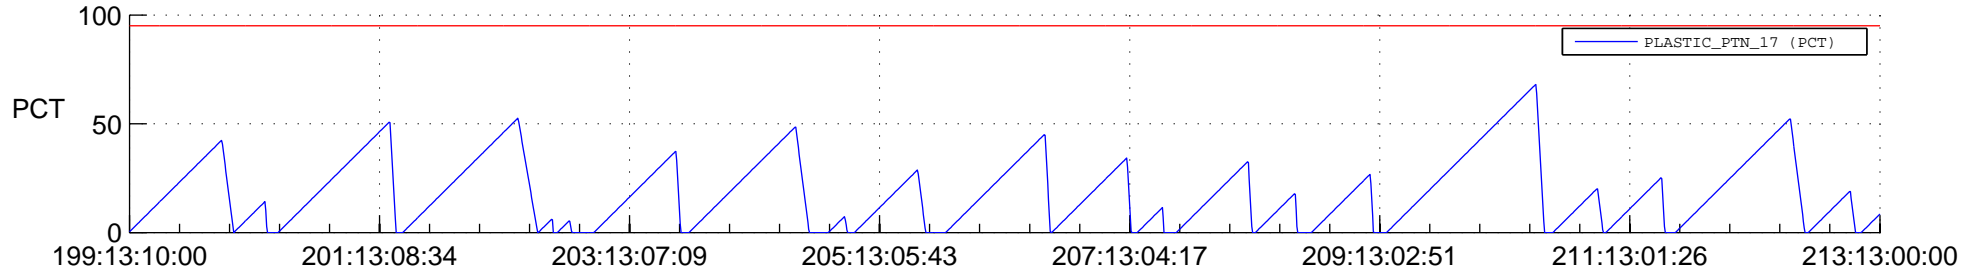

STEREO AHEAD SSR PCT Full Prediction

SWAVES_Percent_Full_Prediction

IMPACT_Percent_Full_Prediction

PLASTIC_Percent_Full_Prediction

Spacecraft_DownLink_Rate