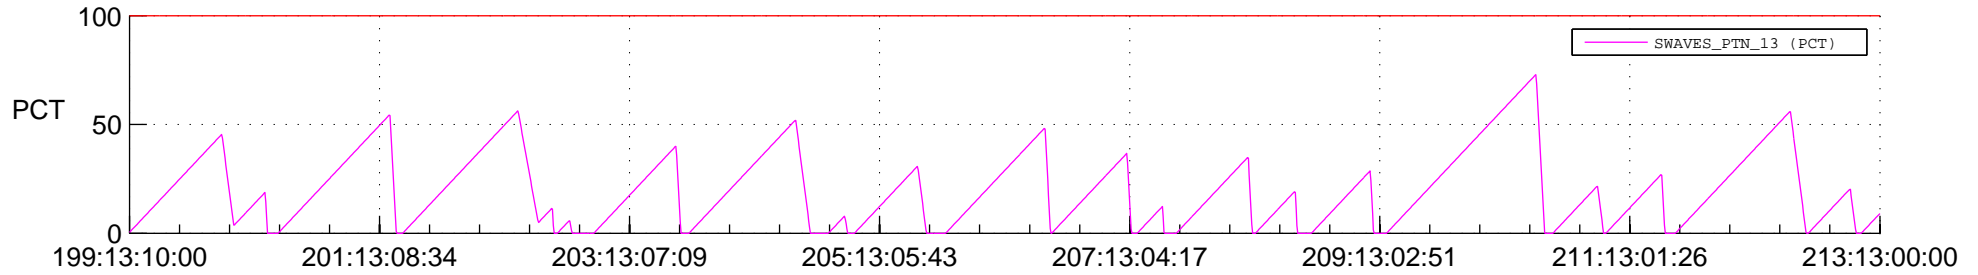

STEREO AHEAD SSR PCT Full Prediction

SWAVES_Percent_Full_Prediction

IMPACT_Percent_Full_Prediction

PLASTIC_Percent_Full_Prediction

Spacecraft_DownLink_Rate