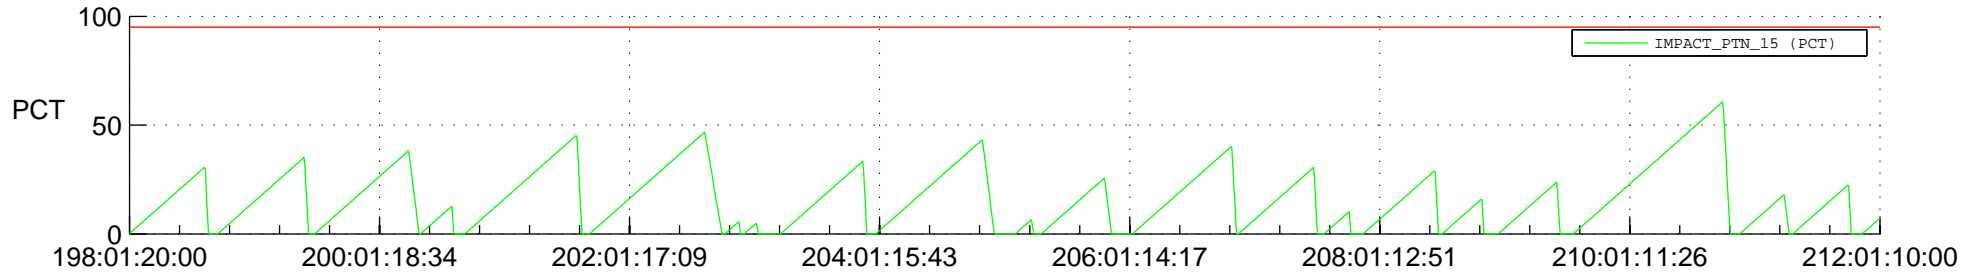

STEREO AHEAD SSR PCT Full Prediction

SWAVES_Percent_Full_Prediction

IMPACT_Percent_Full_Prediction

PLASTIC_Percent_Full_Prediction

Spacecraft_DownLink_Rate

Ground Time (2020:198:01:20:00.000 -2020:212:01:10:00.000)