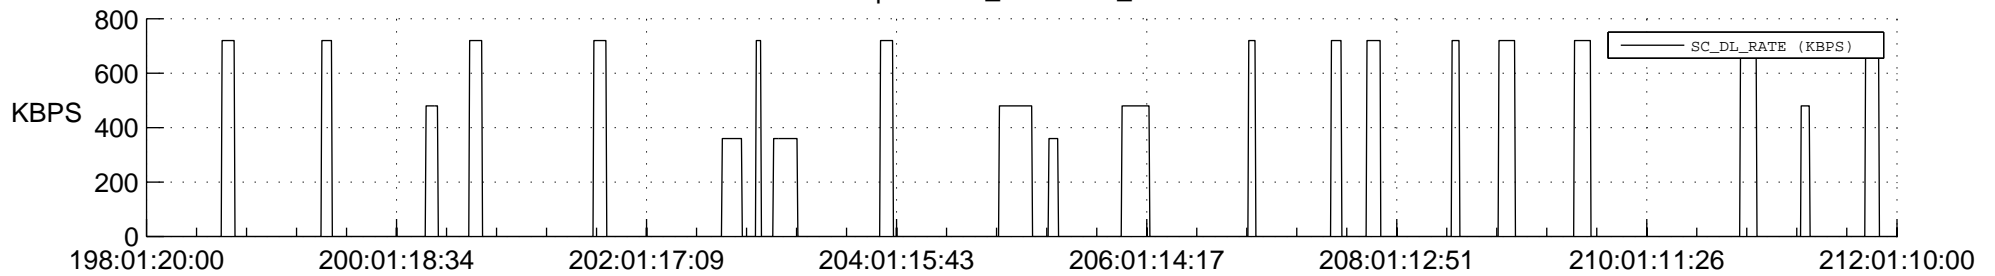

STEREO AHEAD SSR PCT Full Prediction

SWAVES_Percent_Full_Prediction

IMPACT_Percent_Full_Prediction

PLASTIC_Percent_Full_Prediction

Spacecraft_DownLink_Rate

Ground Time (2020:198:01:20:00.000 -2020:212:01:10:00.000)