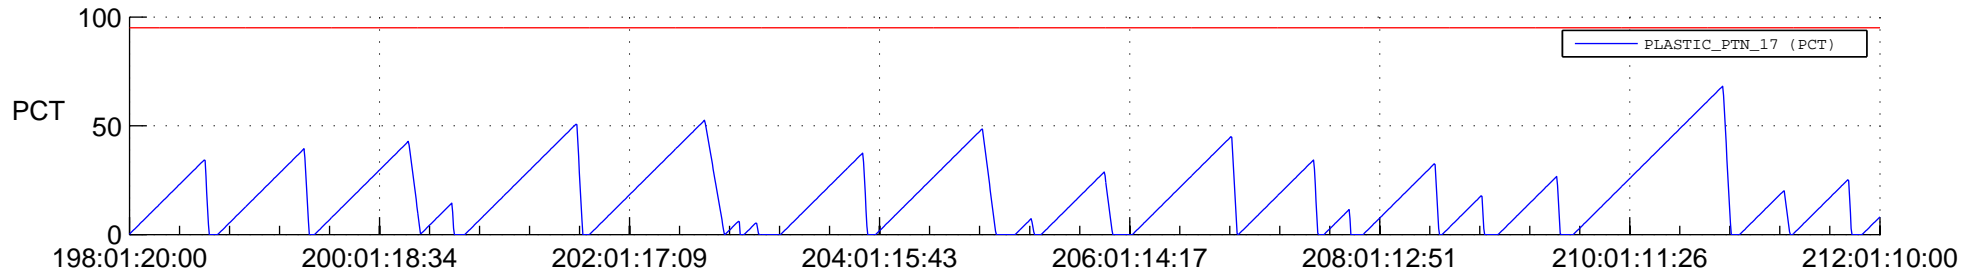

STEREO AHEAD SSR PCT Full Prediction

SWAVES_Percent_Full_Prediction

IMPACT_Percent_Full_Prediction

PLASTIC_Percent_Full_Prediction

Spacecraft_DownLink_Rate

Ground Time (2020:198:01:20:00.000 -2020:212:01:10:00.000)