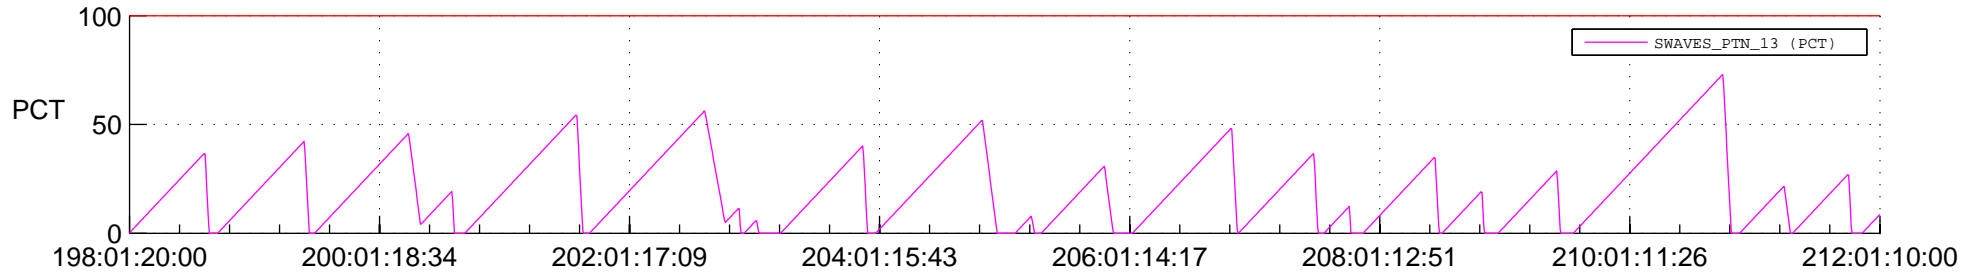

STEREO AHEAD SSR PCT Full Prediction

SWAVES_Percent_Full_Prediction

IMPACT_Percent_Full_Prediction

PLASTIC_Percent_Full_Prediction

Spacecraft_DownLink_Rate

Ground Time (2020:198:01:20:00.000 -2020:212:01:10:00.000)