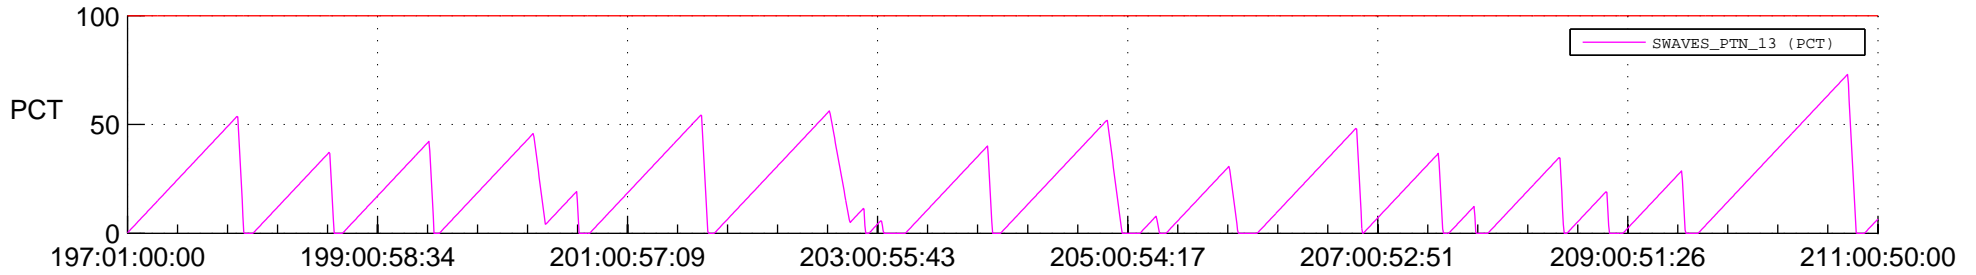

STEREO AHEAD SSR PCT Full Prediction

SWAVES_Percent_Full_Prediction

IMPACT_Percent_Full_Prediction

PLASTIC_Percent_Full_Prediction

Spacecraft_DownLink_Rate

Ground Time (2020:197:01:00:00.000 -2020:211:00:50:00.000)