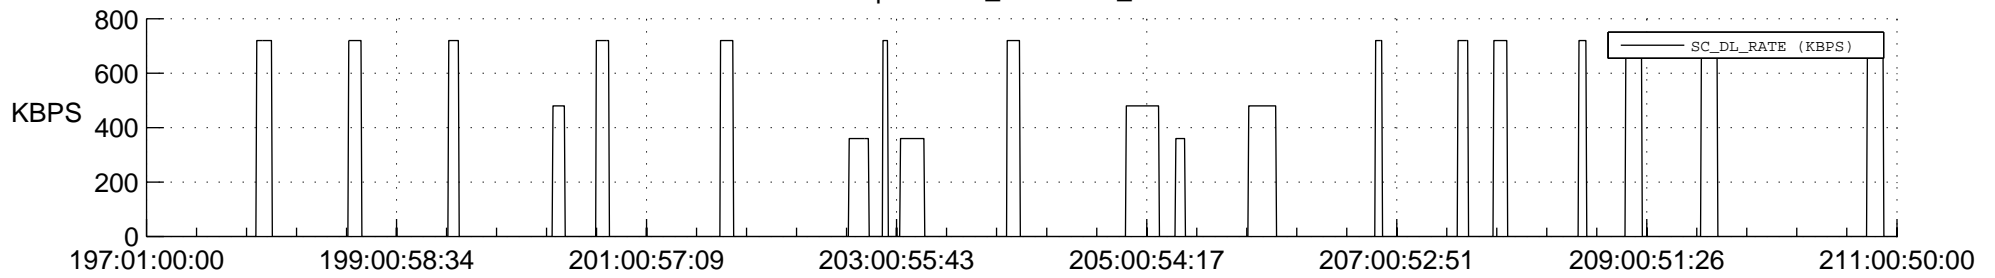

STEREO AHEAD SSR PCT Full Prediction

SWAVES_Percent_Full_Prediction

IMPACT_Percent_Full_Prediction

PLASTIC_Percent_Full_Prediction

Spacecraft_DownLink_Rate

Ground Time (2020:197:01:00:00.000 -2020:211:00:50:00.000)