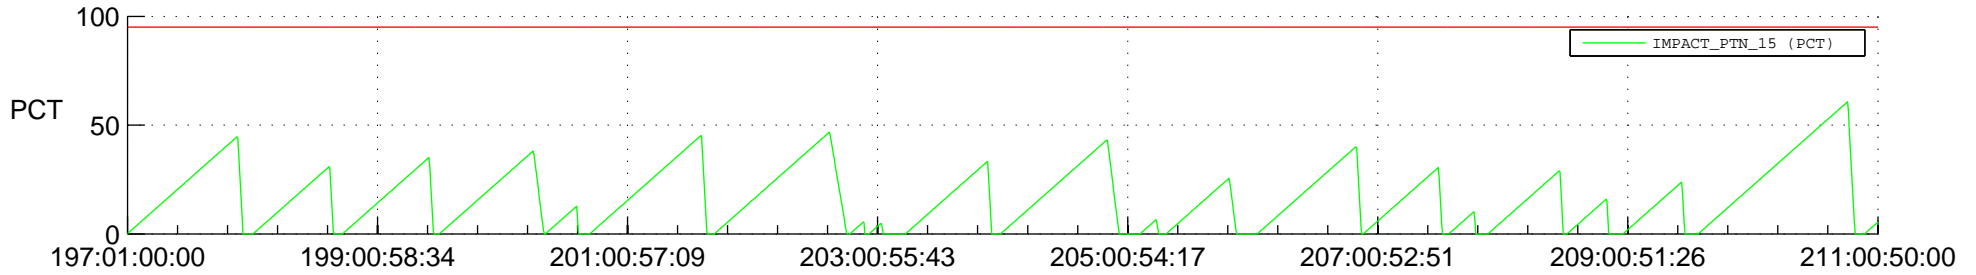

STEREO AHEAD SSR PCT Full Prediction

SWAVES_Percent_Full_Prediction

IMPACT_Percent_Full_Prediction

PLASTIC_Percent_Full_Prediction

Spacecraft_DownLink_Rate

Ground Time (2020:197:01:00:00.000 -2020:211:00:50:00.000)