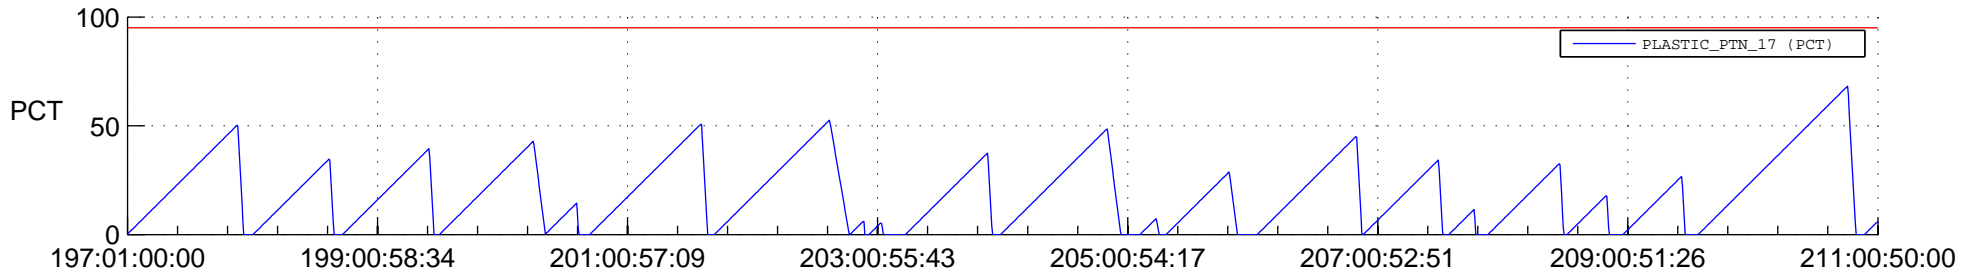

STEREO AHEAD SSR PCT Full Prediction

SWAVES_Percent_Full_Prediction

IMPACT_Percent_Full_Prediction

PLASTIC_Percent_Full_Prediction

Spacecraft_DownLink_Rate

Ground Time (2020:197:01:00:00.000 -2020:211:00:50:00.000)