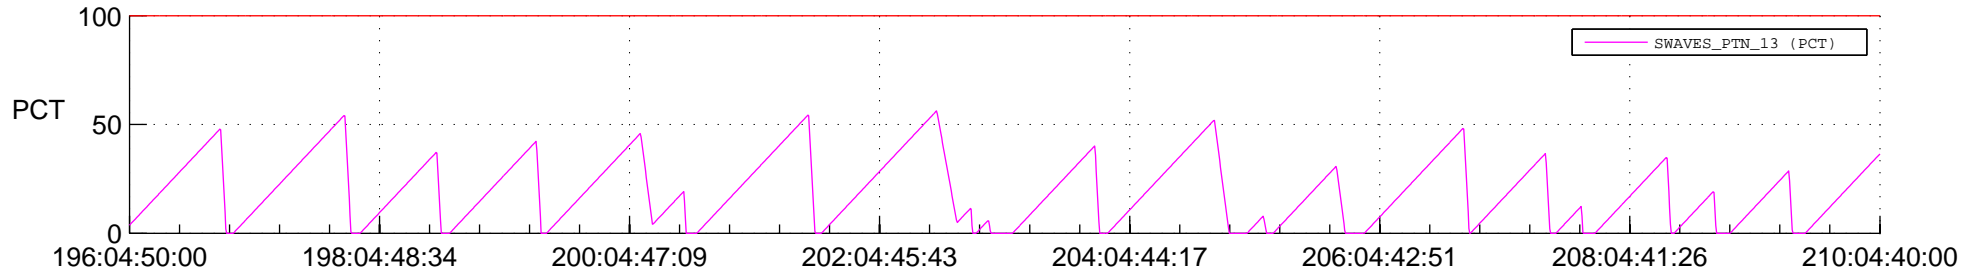

STEREO AHEAD SSR PCT Full Prediction

SWAVES_Percent_Full_Prediction

IMPACT_Percent_Full_Prediction

PLASTIC_Percent_Full_Prediction

Spacecraft_DownLink_Rate