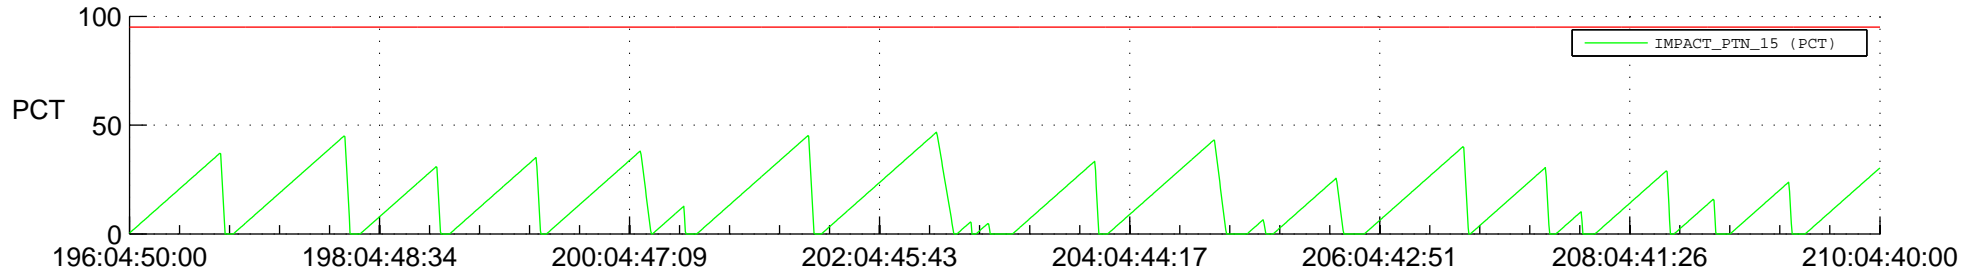

STEREO AHEAD SSR PCT Full Prediction

SWAVES_Percent_Full_Prediction

IMPACT_Percent_Full_Prediction

PLASTIC_Percent_Full_Prediction

Spacecraft_DownLink_Rate