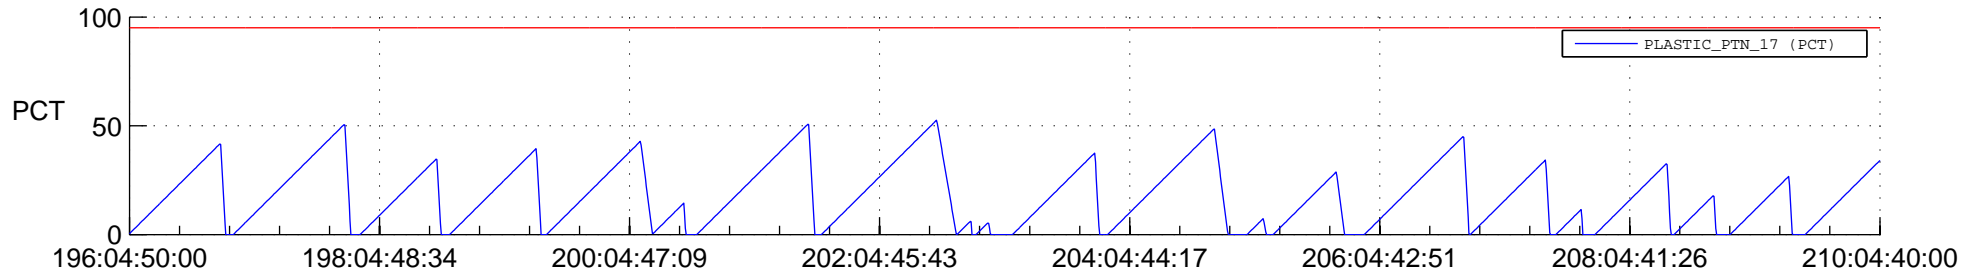

STEREO AHEAD SSR PCT Full Prediction

SWAVES_Percent_Full_Prediction

IMPACT_Percent_Full_Prediction

PLASTIC_Percent_Full_Prediction

Spacecraft_DownLink_Rate