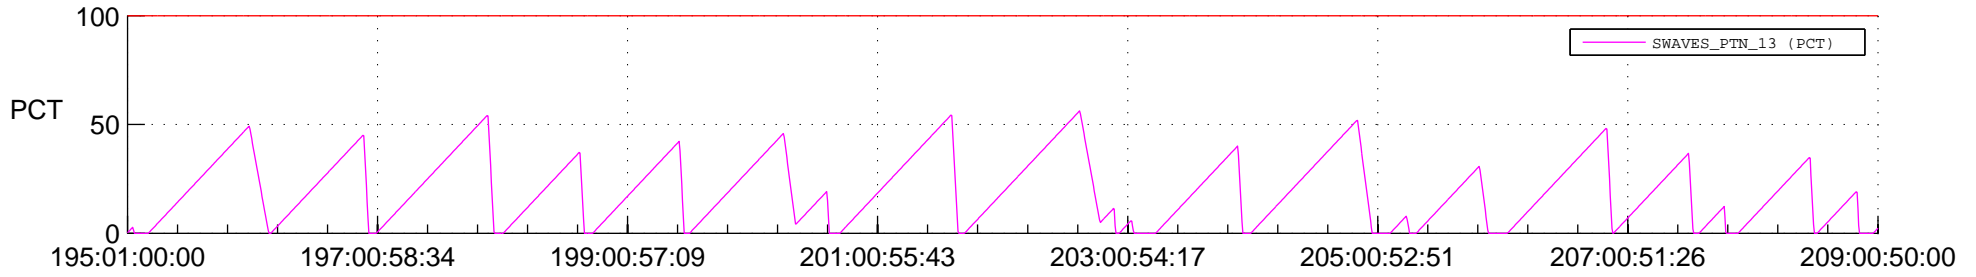

## SWAVES\_Percent\_Full\_Prediction

## Spacecraft\_DownLink\_Rate

Ground Time (2020:195:01:00:00.000 -2020:209:00:50:00.000)