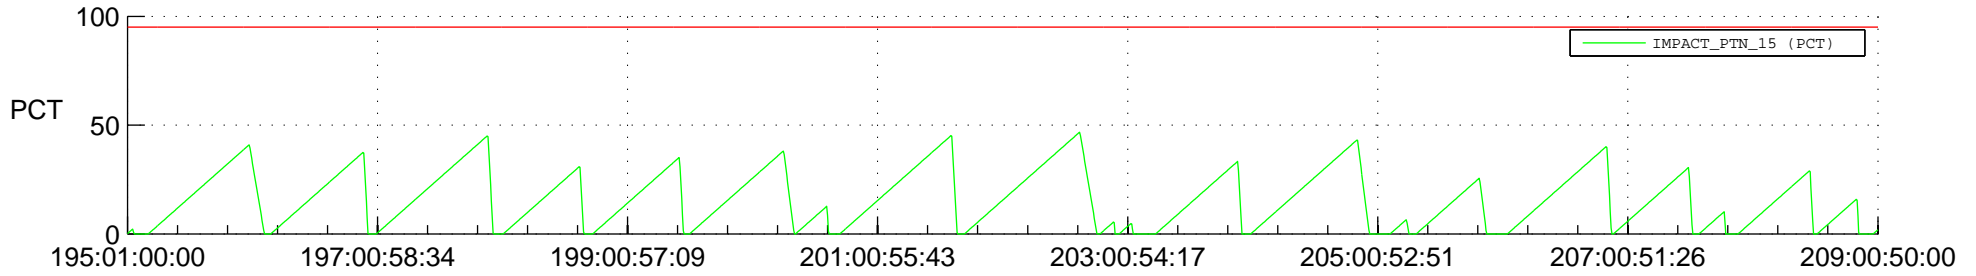

IMPACT_Percent_Full_Prediction