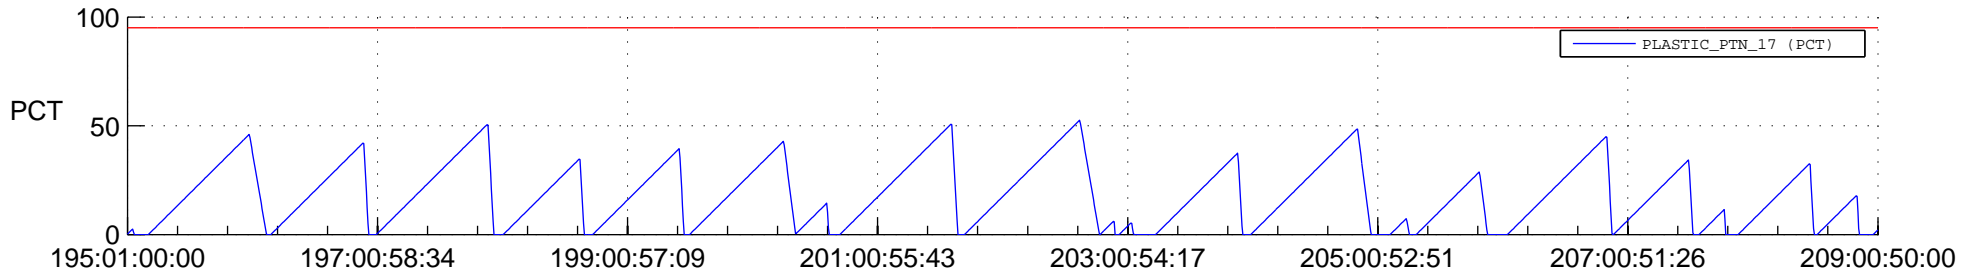

# STEREO AHEAD SSR PCT Full Prediction

## SWAVES\_Percent\_Full\_Prediction

## Spacecraft\_DownLink\_Rate

Ground Time (2020:195:01:00:00.000 -2020:209:00:50:00.000)