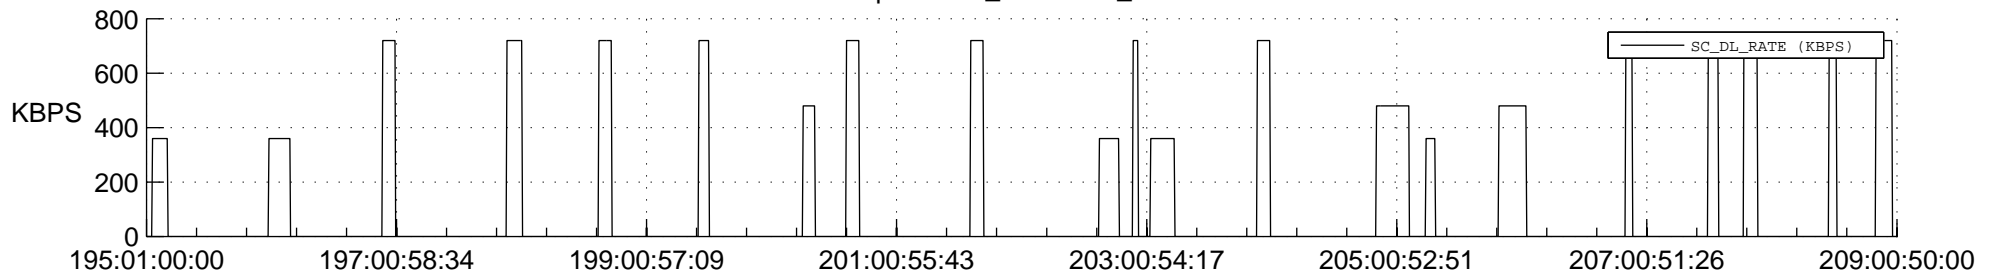

## Spacecraft\_DownLink\_Rate

Ground Time (2020:195:01:00:00.000 -2020:209:00:50:00.000)