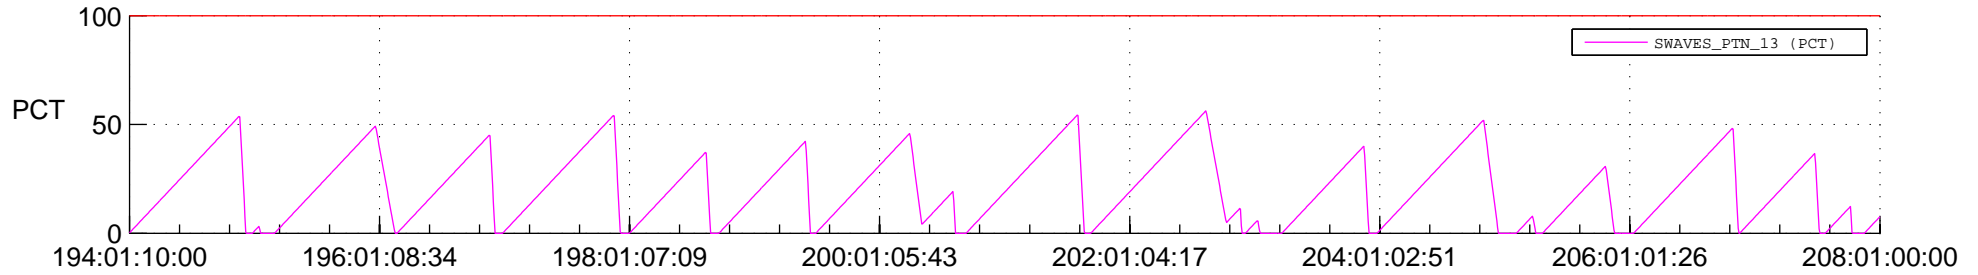

STEREO AHEAD SSR PCT Full Prediction

SWAVES_Percent_Full_Prediction