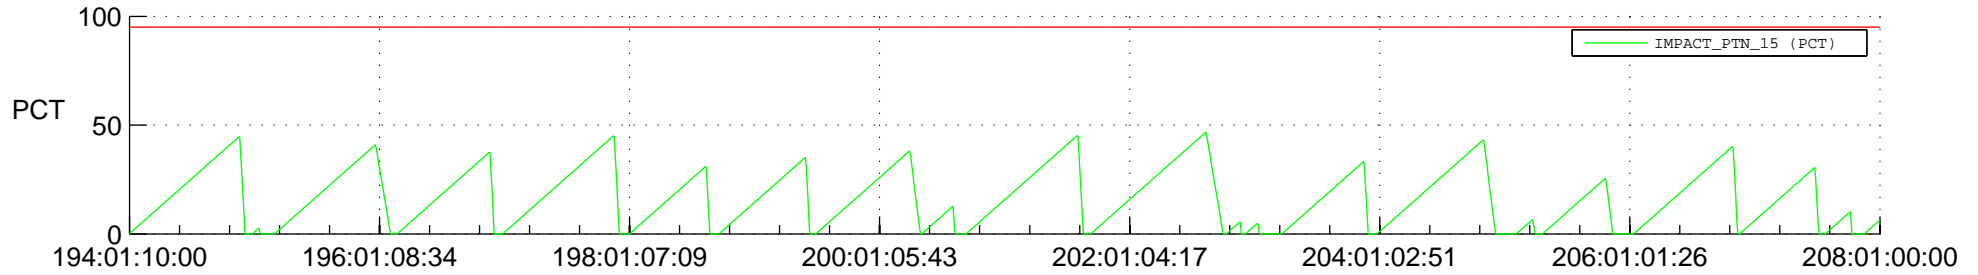

IMPACT_Percent_Full_Prediction