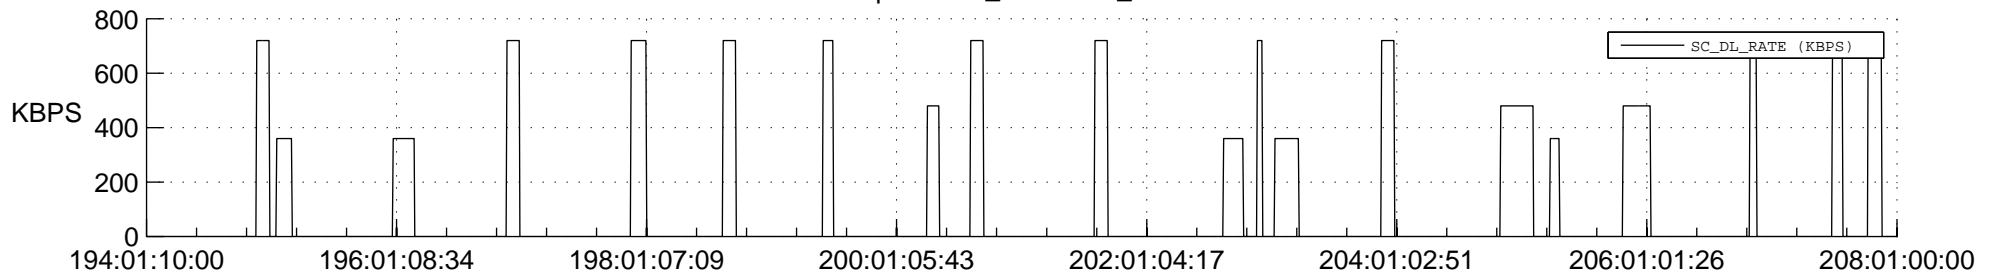

## Spacecraft\_DownLink\_Rate

Ground Time (2020:194:01:10:00.000 -2020:208:01:00:00.000)