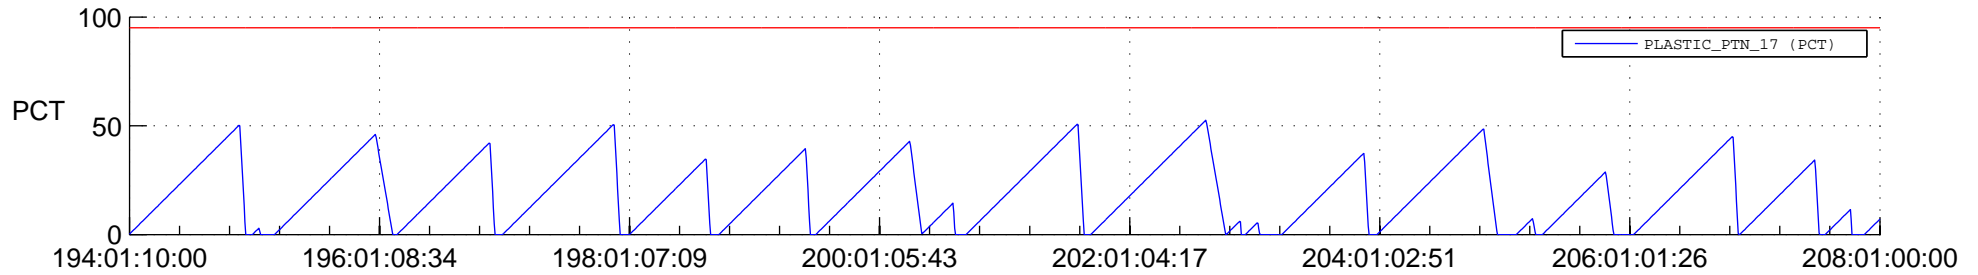

## SWAVES\_Percent\_Full\_Prediction

## Spacecraft\_DownLink\_Rate

Ground Time (2020:194:01:10:00.000 -2020:208:01:00:00.000)