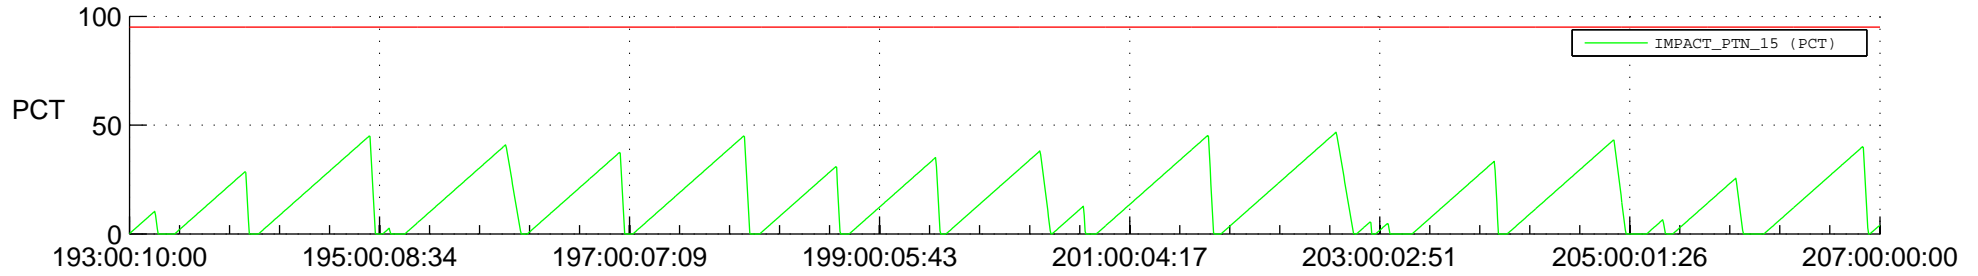

STEREO AHEAD SSR PCT Full Prediction

SWAVES_Percent_Full_Prediction

IMPACT_Percent_Full_Prediction

PLASTIC_Percent_Full_Prediction

Spacecraft_DownLink_Rate