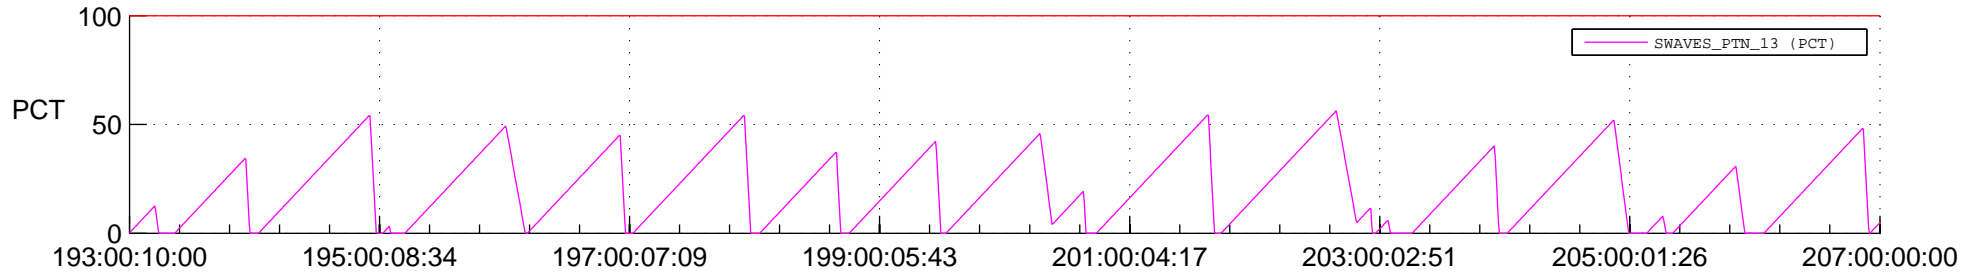

STEREO AHEAD SSR PCT Full Prediction

SWAVES_Percent_Full_Prediction

IMPACT_Percent_Full_Prediction

PLASTIC_Percent_Full_Prediction

Spacecraft_DownLink_Rate