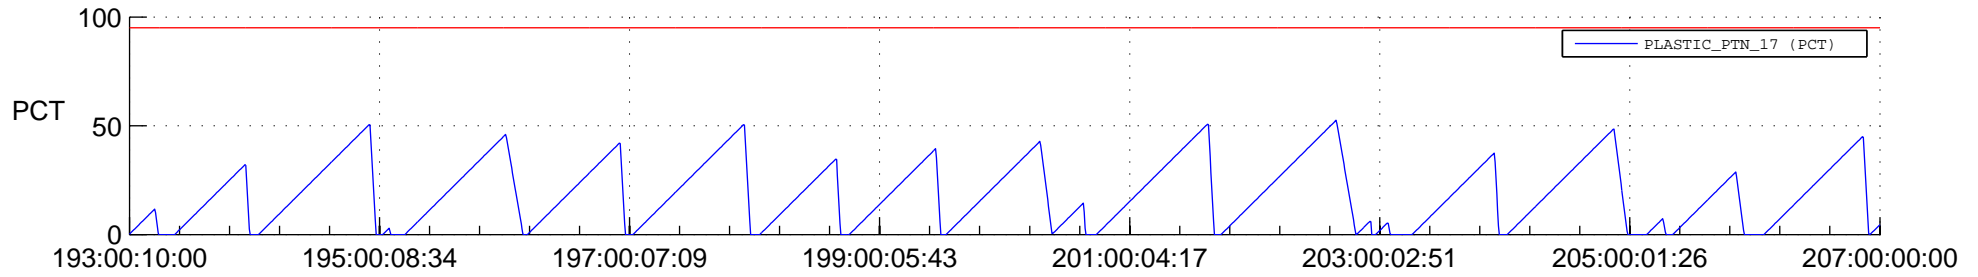

STEREO AHEAD SSR PCT Full Prediction

SWAVES_Percent_Full_Prediction

IMPACT_Percent_Full_Prediction

PLASTIC_Percent_Full_Prediction

Spacecraft_DownLink_Rate