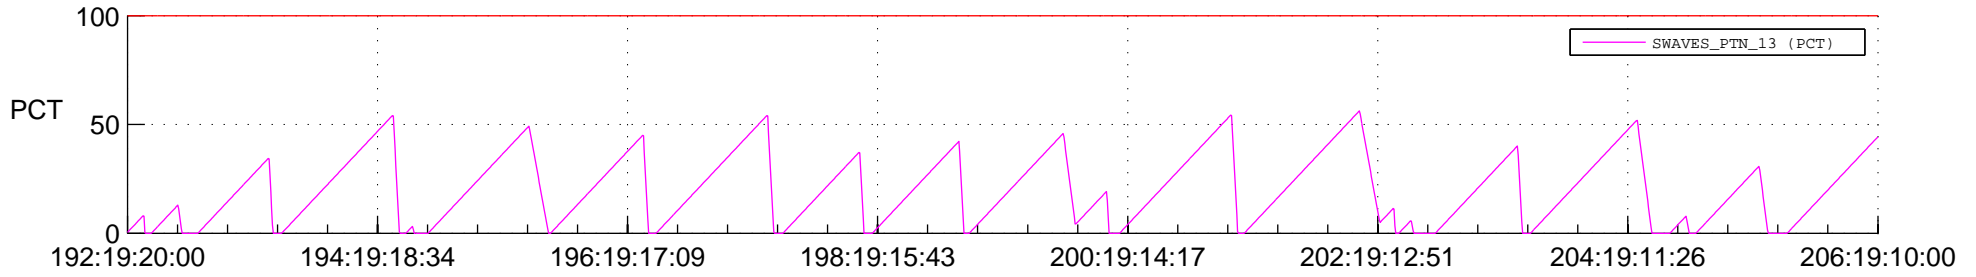

STEREO AHEAD SSR PCT Full Prediction

SWAVES_Percent_Full_Prediction

IMPACT_Percent_Full_Prediction

PLASTIC_Percent_Full_Prediction

Spacecraft_DownLink_Rate