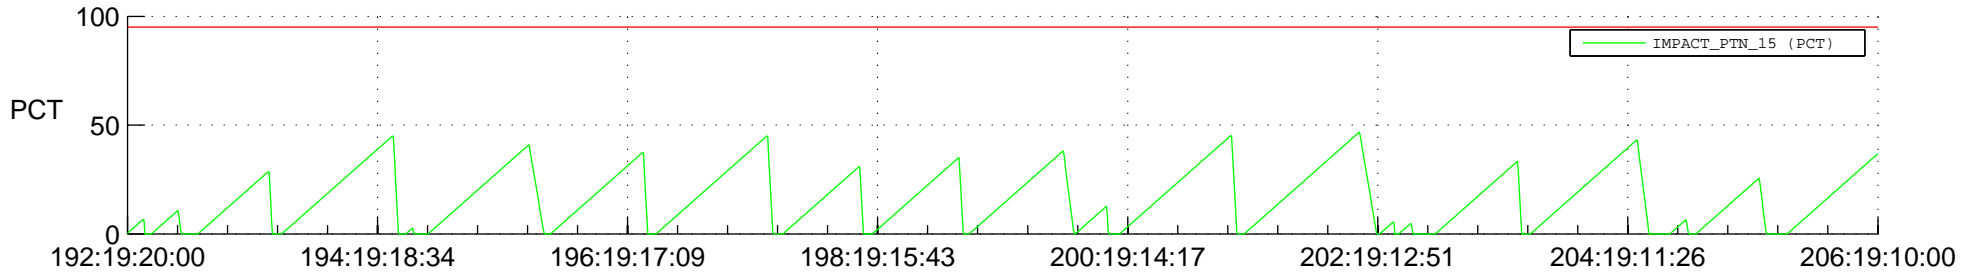

STEREO AHEAD SSR PCT Full Prediction

SWAVES_Percent_Full_Prediction

IMPACT_Percent_Full_Prediction

PLASTIC_Percent_Full_Prediction

Spacecraft_DownLink_Rate