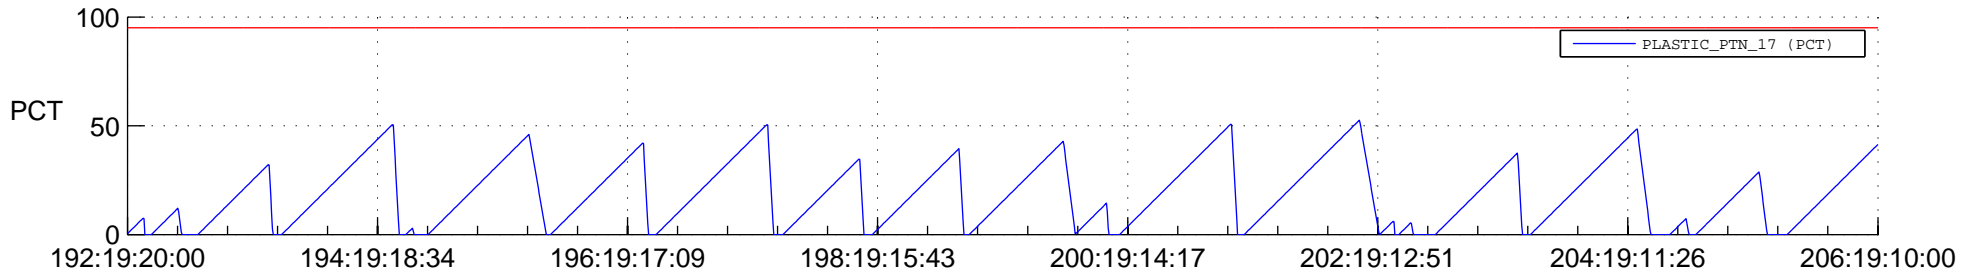

STEREO AHEAD SSR PCT Full Prediction

SWAVES_Percent_Full_Prediction

IMPACT_Percent_Full_Prediction

PLASTIC_Percent_Full_Prediction

Spacecraft_DownLink_Rate