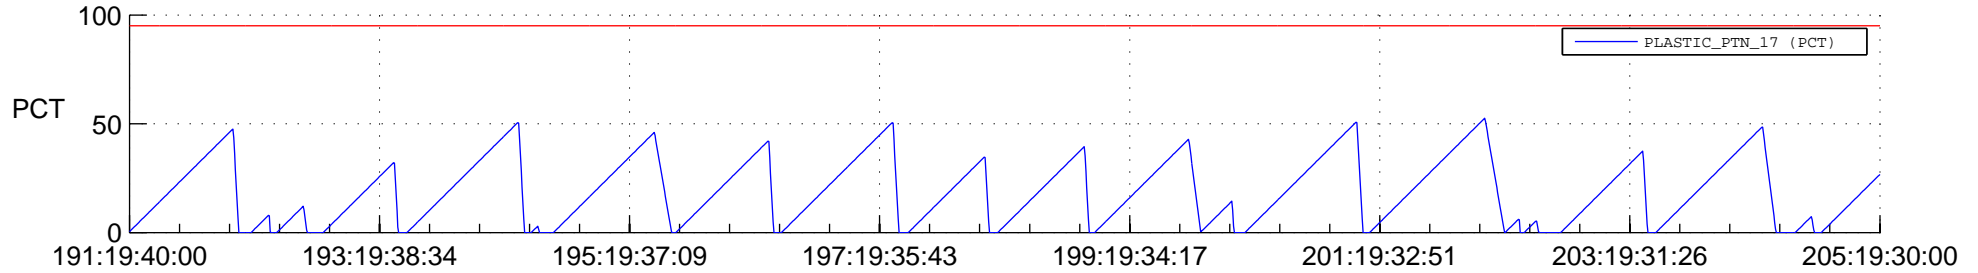

# STEREO AHEAD SSR PCT Full Prediction

## SWAVES\_Percent\_Full\_Prediction

## Spacecraft\_DownLink\_Rate

Ground Time (2020:191:19:40:00.000 -2020:205:19:30:00.000)