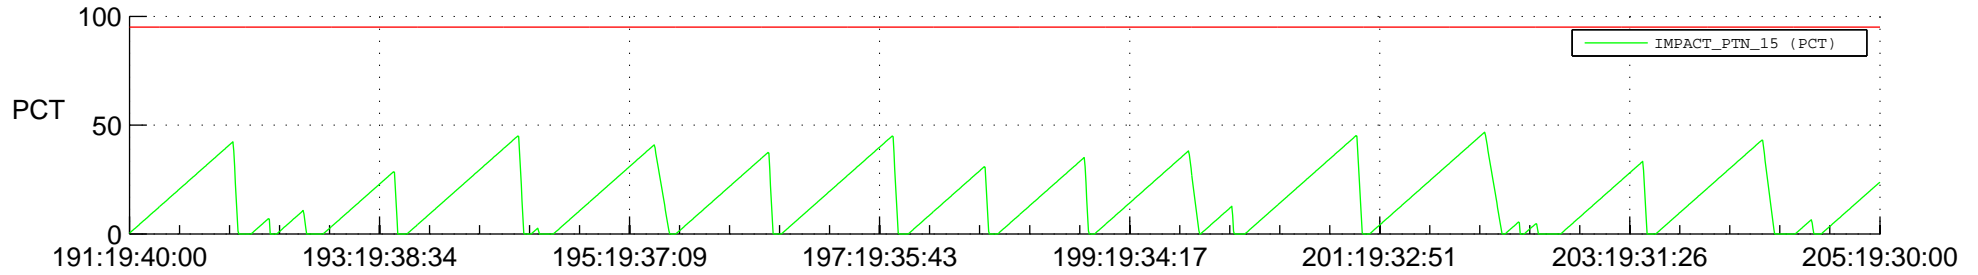

IMPACT_Percent_Full_Prediction