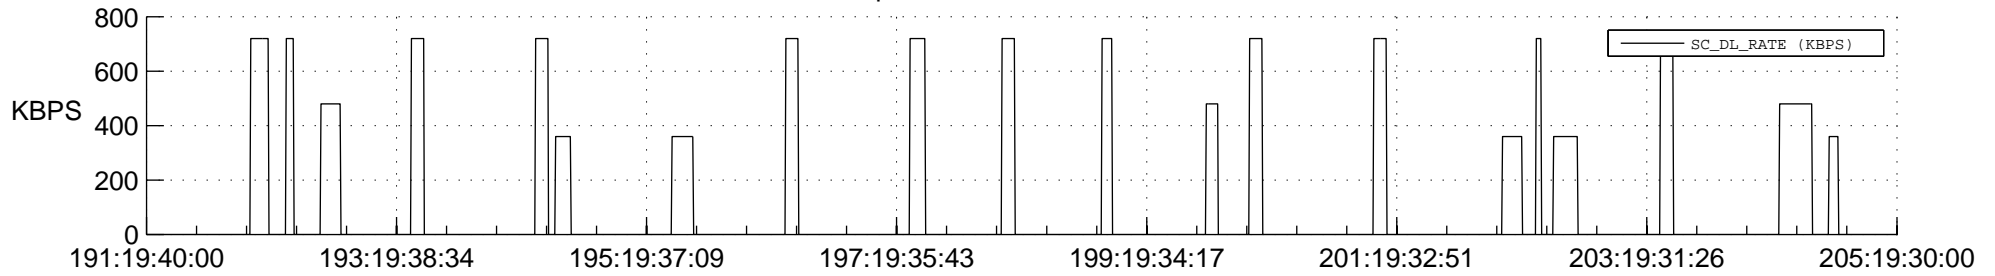

## Spacecraft\_DownLink\_Rate

Ground Time (2020:191:19:40:00.000 -2020:205:19:30:00.000)