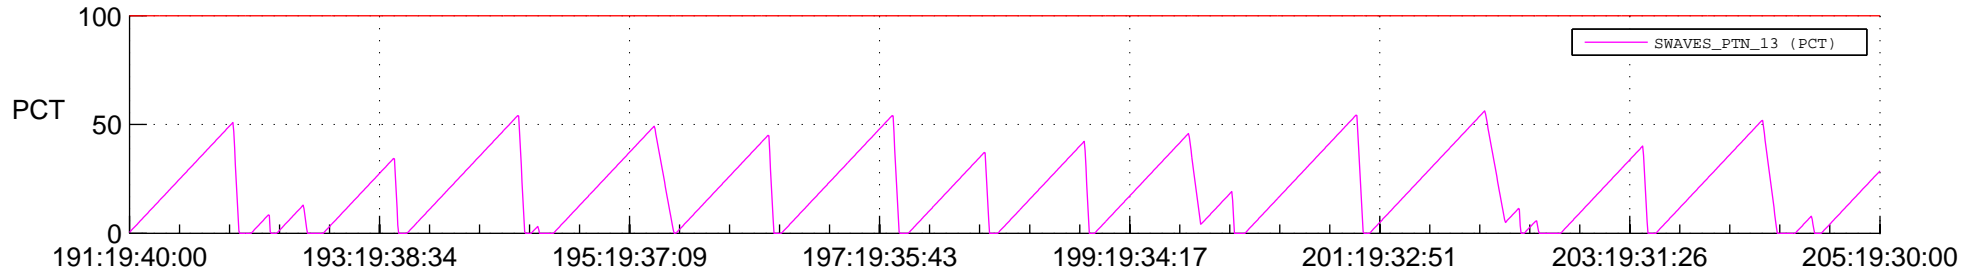

## SWAVES\_Percent\_Full\_Prediction

## Spacecraft\_DownLink\_Rate

Ground Time (2020:191:19:40:00.000 -2020:205:19:30:00.000)