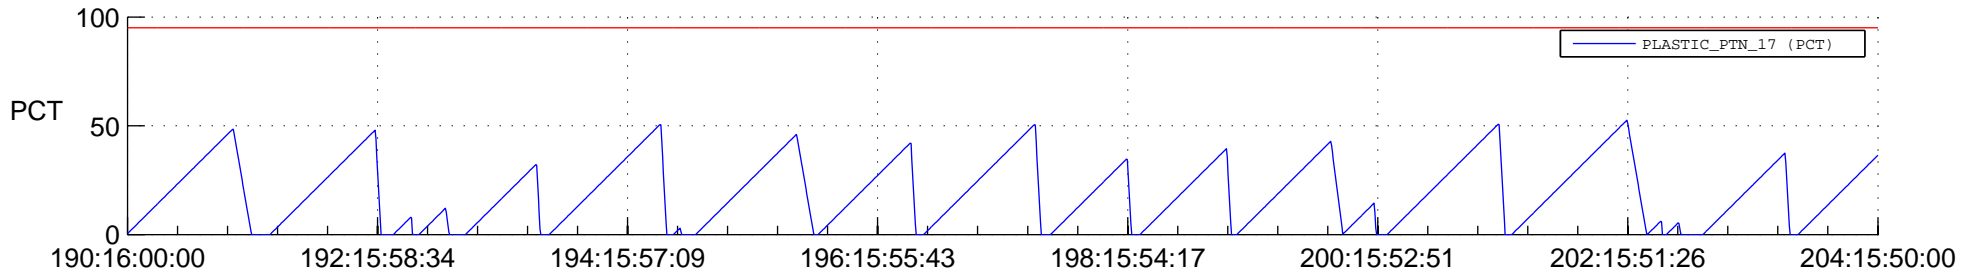

STEREO AHEAD SSR PCT Full Prediction

SWAVES_Percent_Full_Prediction

IMPACT_Percent_Full_Prediction

PLASTIC_Percent_Full_Prediction

Spacecraft_DownLink_Rate