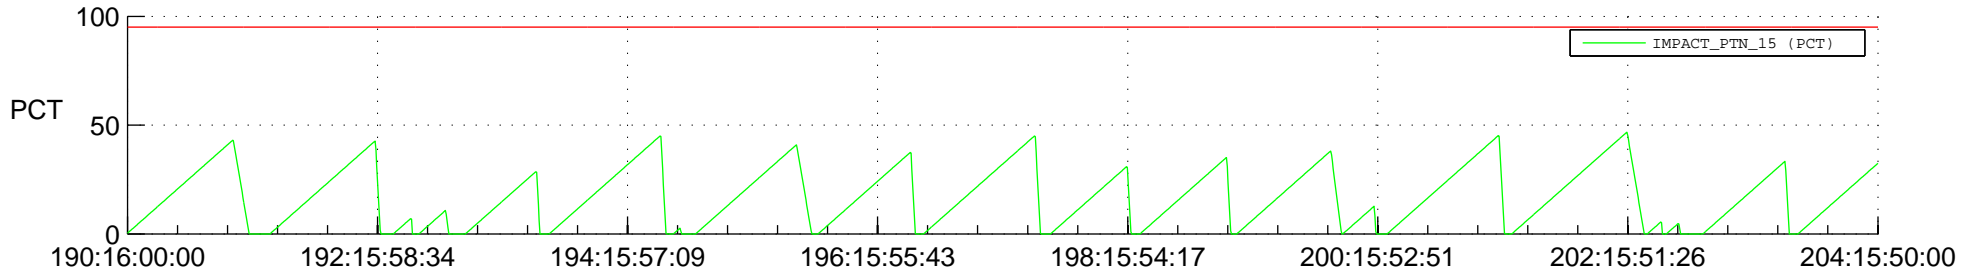

STEREO AHEAD SSR PCT Full Prediction

SWAVES_Percent_Full_Prediction

IMPACT_Percent_Full_Prediction

PLASTIC_Percent_Full_Prediction

Spacecraft_DownLink_Rate