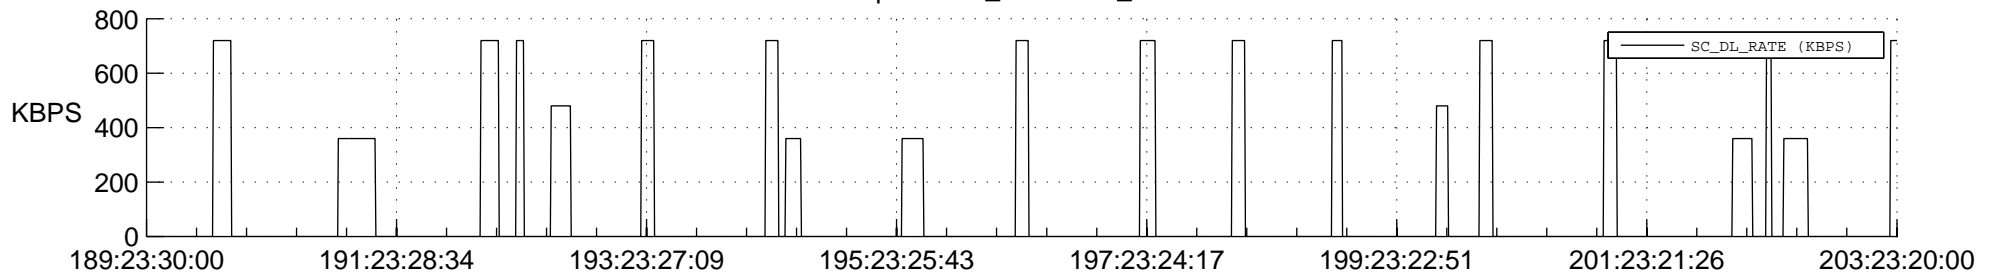

## Spacecraft\_DownLink\_Rate

Ground Time (2020:189:23:30:00.000 -2020:203:23:20:00.000)