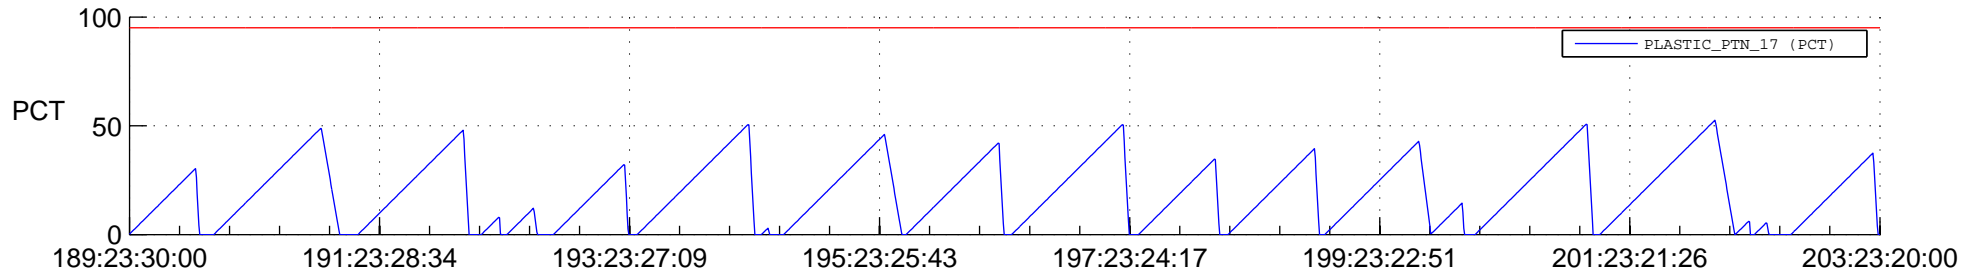

## SWAVES\_Percent\_Full\_Prediction

## Spacecraft\_DownLink\_Rate

Ground Time (2020:189:23:30:00.000 -2020:203:23:20:00.000)