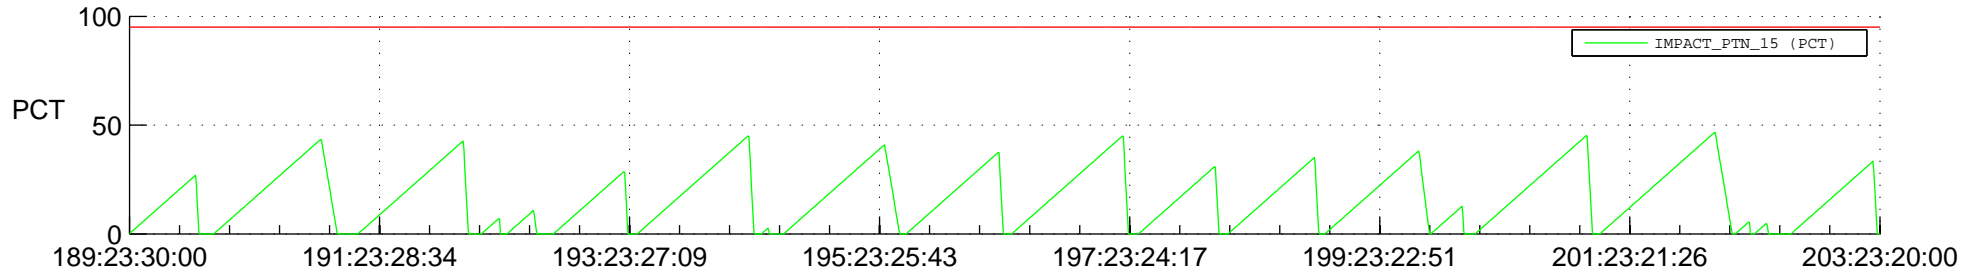

IMPACT_Percent_Full_Prediction