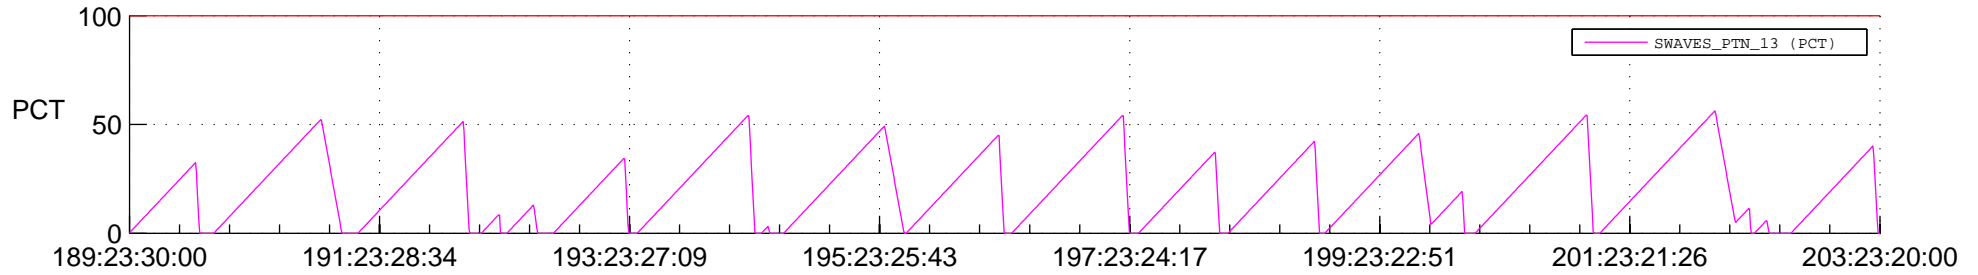

## SWAVES\_Percent\_Full\_Prediction

## Spacecraft\_DownLink\_Rate

Ground Time (2020:189:23:30:00.000 -2020:203:23:20:00.000)