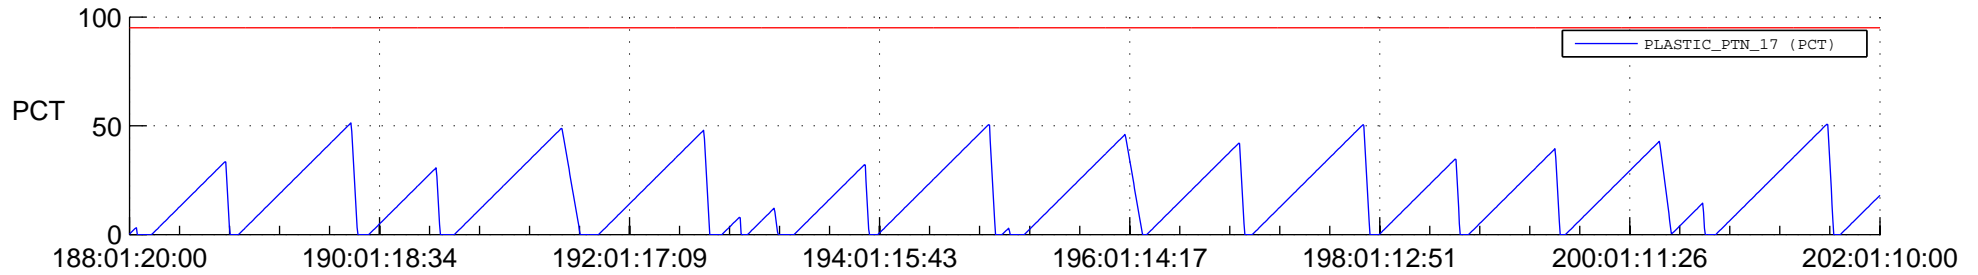

PLASTIC_Percent_Full_Prediction