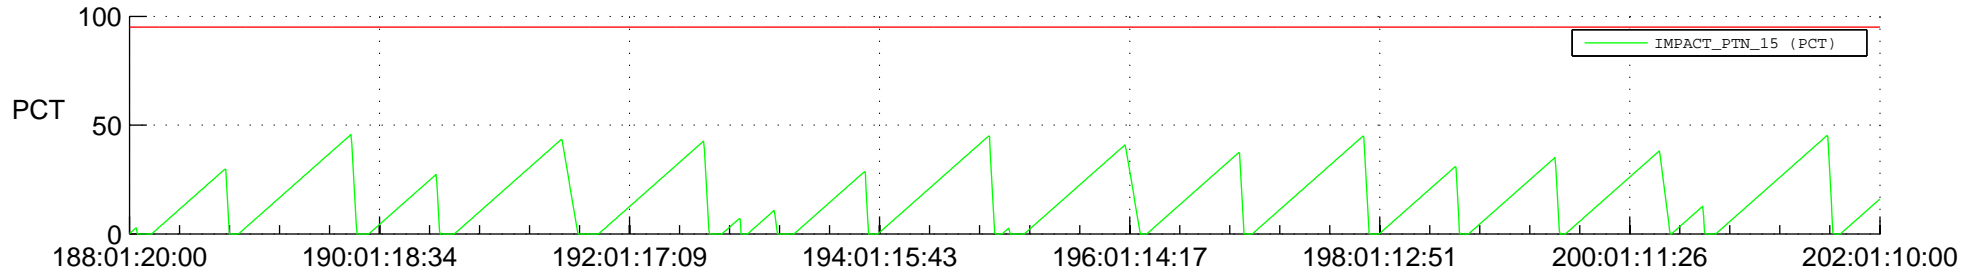

IMPACT_Percent_Full_Prediction