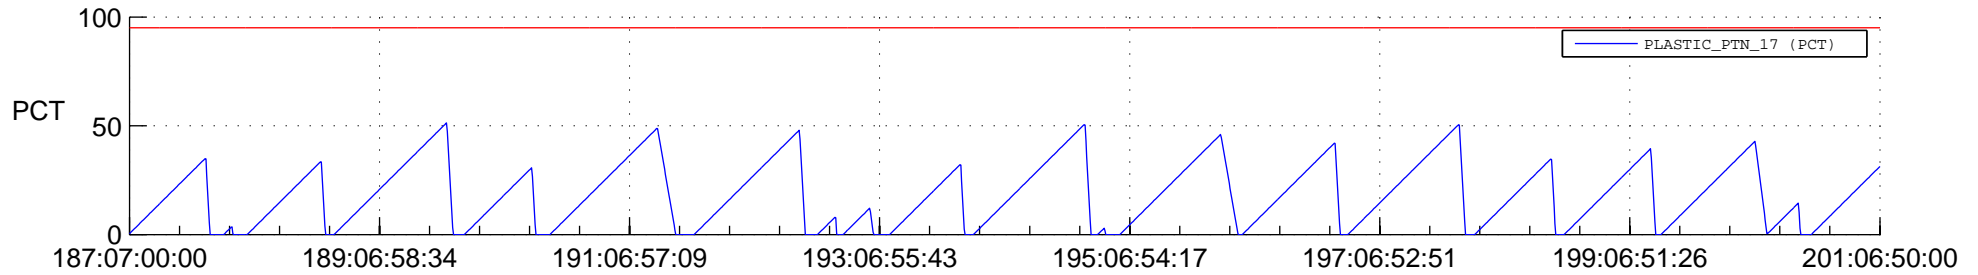

STEREO AHEAD SSR PCT Full Prediction

SWAVES_Percent_Full_Prediction

IMPACT_Percent_Full_Prediction

PLASTIC_Percent_Full_Prediction

Spacecraft_DownLink_Rate

Ground Time (2020:187:07:00:00.000 -2020:201:06:50:00.000)