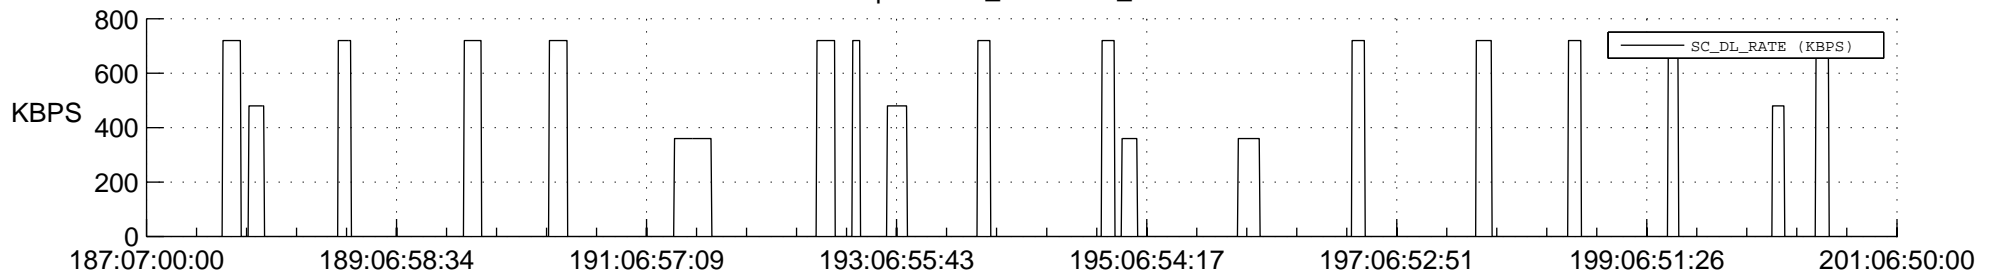

STEREO AHEAD SSR PCT Full Prediction

SWAVES_Percent_Full_Prediction

IMPACT_Percent_Full_Prediction

PLASTIC_Percent_Full_Prediction

Spacecraft_DownLink_Rate

Ground Time (2020:187:07:00:00.000 -2020:201:06:50:00.000)