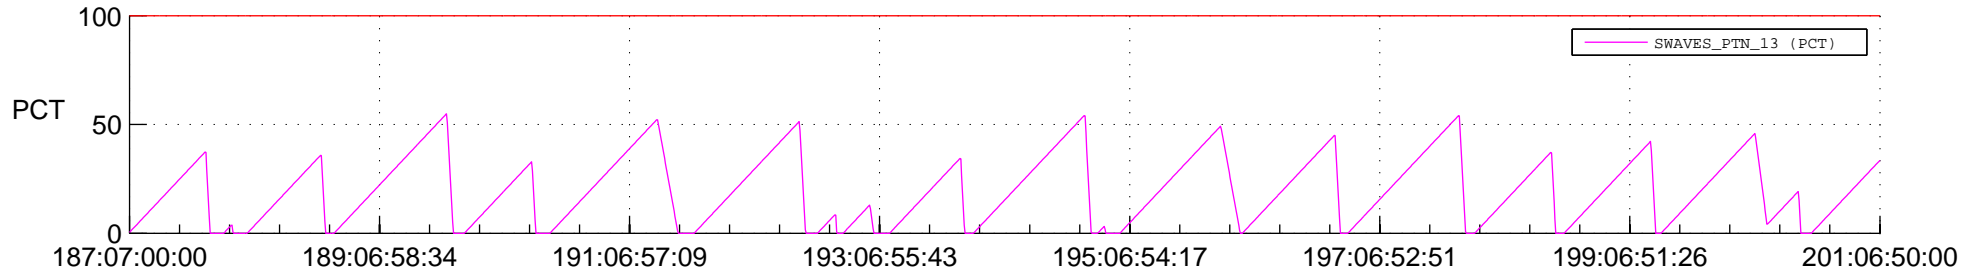

STEREO AHEAD SSR PCT Full Prediction

SWAVES_Percent_Full_Prediction

IMPACT_Percent_Full_Prediction

PLASTIC_Percent_Full_Prediction

Spacecraft_DownLink_Rate

Ground Time (2020:187:07:00:00.000 -2020:201:06:50:00.000)