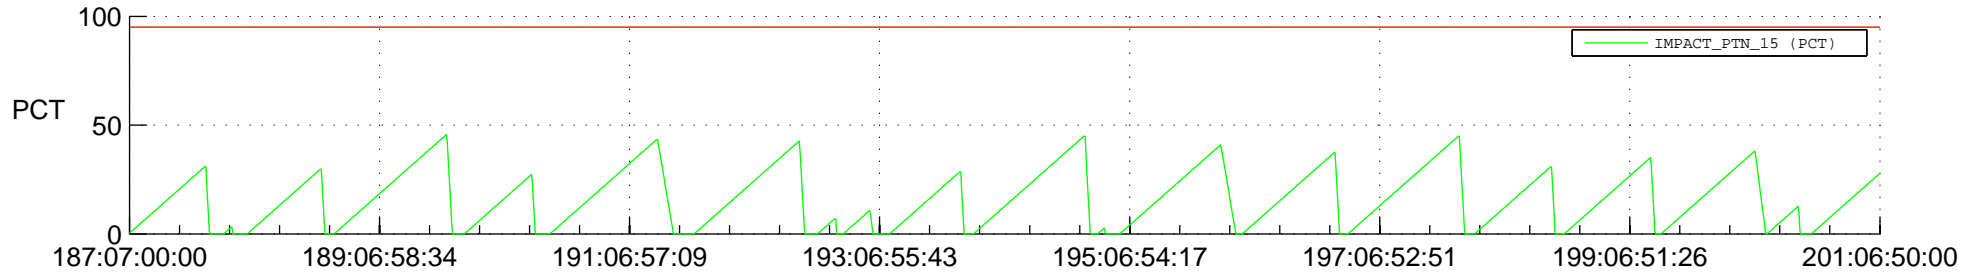

STEREO AHEAD SSR PCT Full Prediction

SWAVES_Percent_Full_Prediction

IMPACT_Percent_Full_Prediction

PLASTIC_Percent_Full_Prediction

Spacecraft_DownLink_Rate

Ground Time (2020:187:07:00:00.000 -2020:201:06:50:00.000)