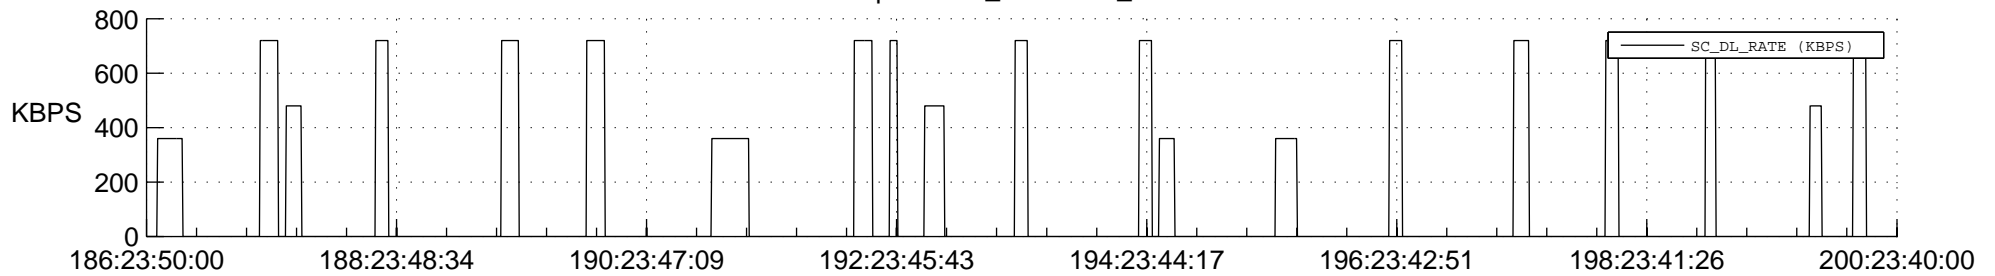

## Spacecraft\_DownLink\_Rate

Ground Time (2020:186:23:50:00.000 -2020:200:23:40:00.000)