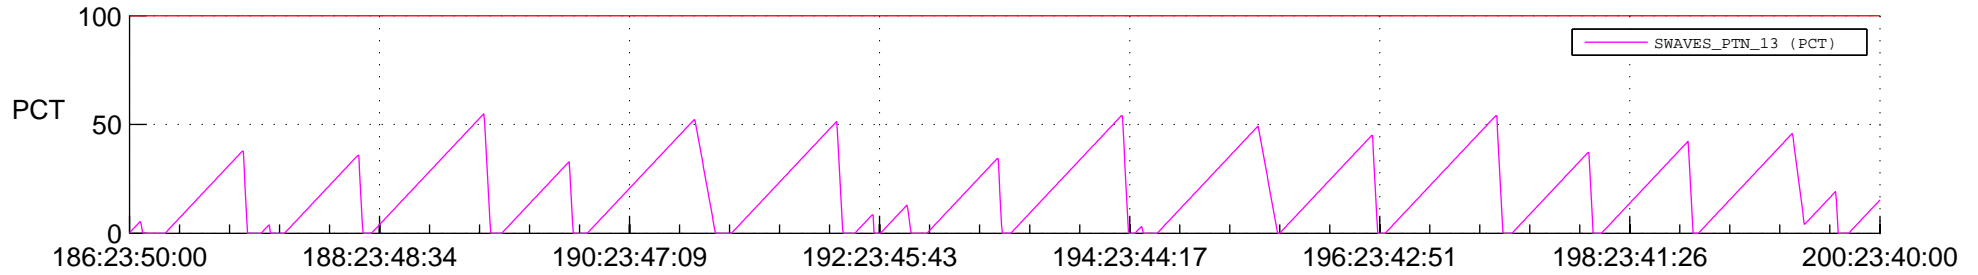

STEREO AHEAD SSR PCT Full Prediction

SWAVES_Percent_Full_Prediction