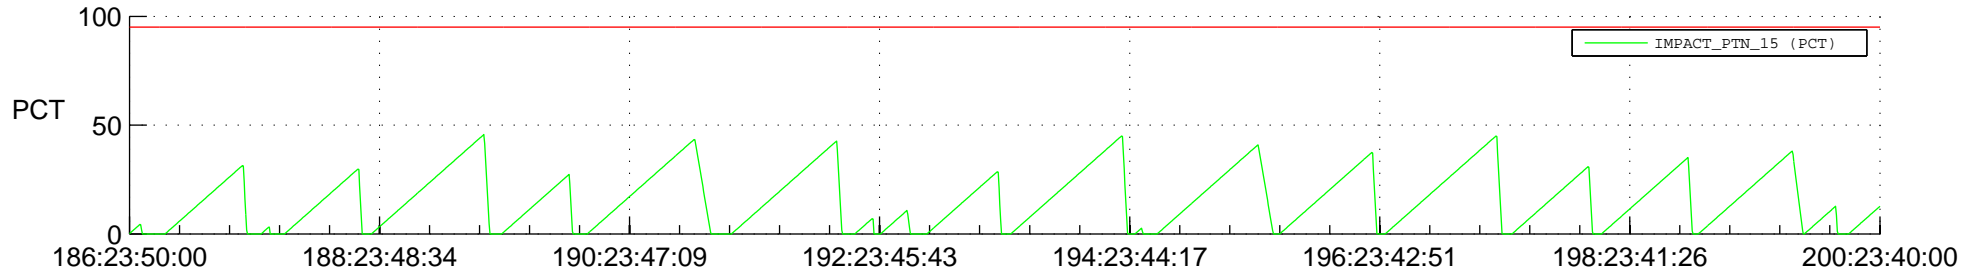

IMPACT_Percent_Full_Prediction