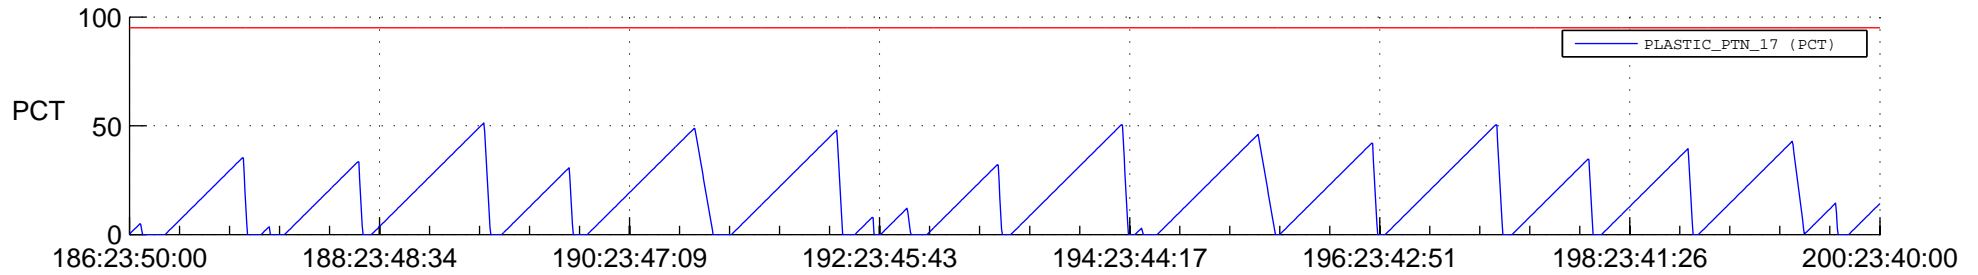

# STEREO AHEAD SSR PCT Full Prediction

## SWAVES\_Percent\_Full\_Prediction

## Spacecraft\_DownLink\_Rate

Ground Time (2020:186:23:50:00.000 -2020:200:23:40:00.000)