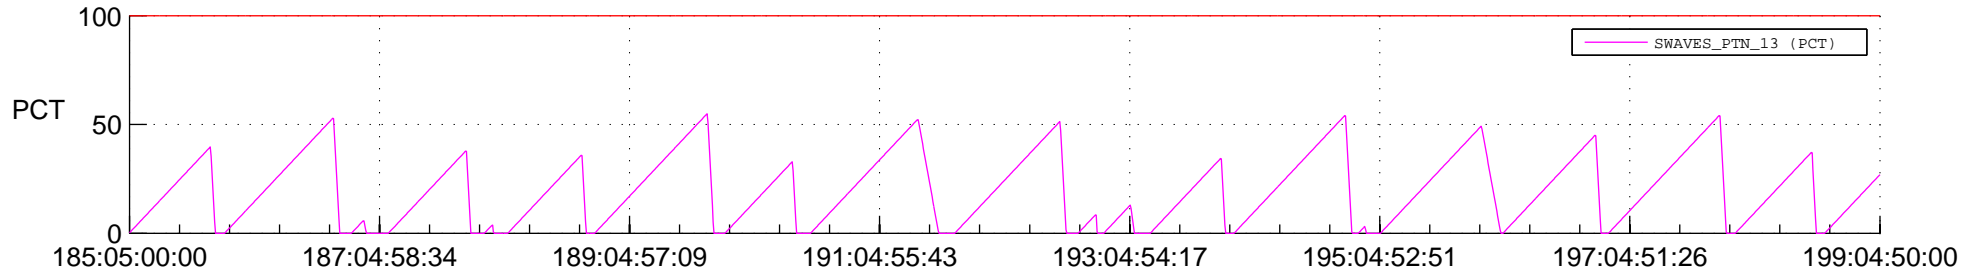

STEREO AHEAD SSR PCT Full Prediction

SWAVES_Percent_Full_Prediction

IMPACT_Percent_Full_Prediction

PLASTIC_Percent_Full_Prediction

Spacecraft_DownLink_Rate

Ground Time (2020:185:05:00:00.000 -2020:199:04:50:00.000)