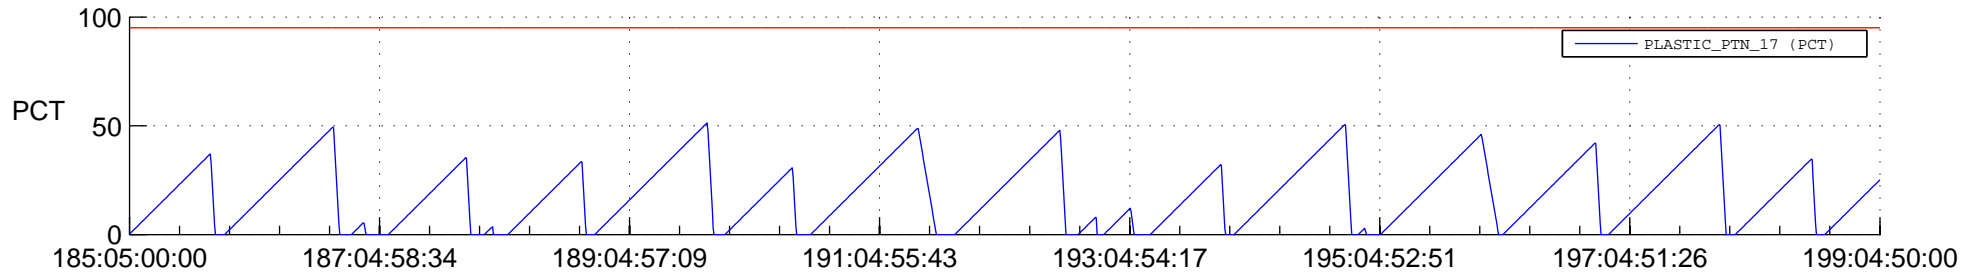

STEREO AHEAD SSR PCT Full Prediction

SWAVES_Percent_Full_Prediction

IMPACT_Percent_Full_Prediction

PLASTIC_Percent_Full_Prediction

Spacecraft_DownLink_Rate

Ground Time (2020:185:05:00:00.000 -2020:199:04:50:00.000)