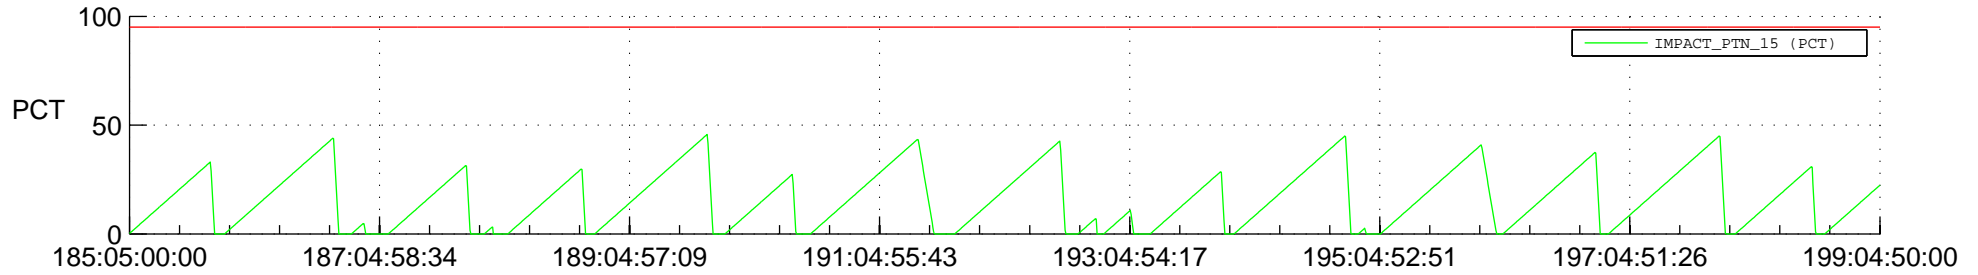

STEREO AHEAD SSR PCT Full Prediction

SWAVES_Percent_Full_Prediction

IMPACT_Percent_Full_Prediction

PLASTIC_Percent_Full_Prediction

Spacecraft_DownLink_Rate

Ground Time (2020:185:05:00:00.000 -2020:199:04:50:00.000)