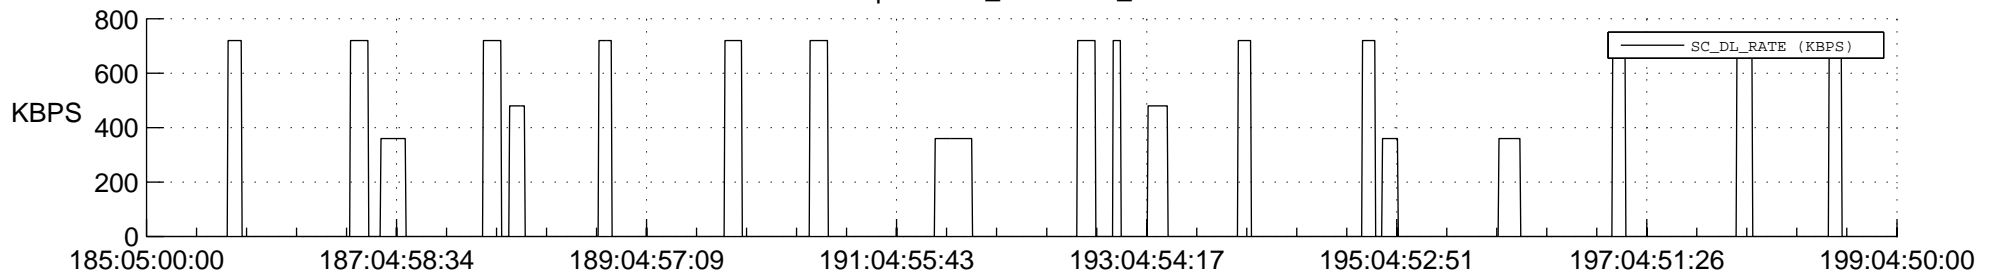

STEREO AHEAD SSR PCT Full Prediction

SWAVES_Percent_Full_Prediction

IMPACT_Percent_Full_Prediction

PLASTIC_Percent_Full_Prediction

Spacecraft_DownLink_Rate

Ground Time (2020:185:05:00:00.000 -2020:199:04:50:00.000)