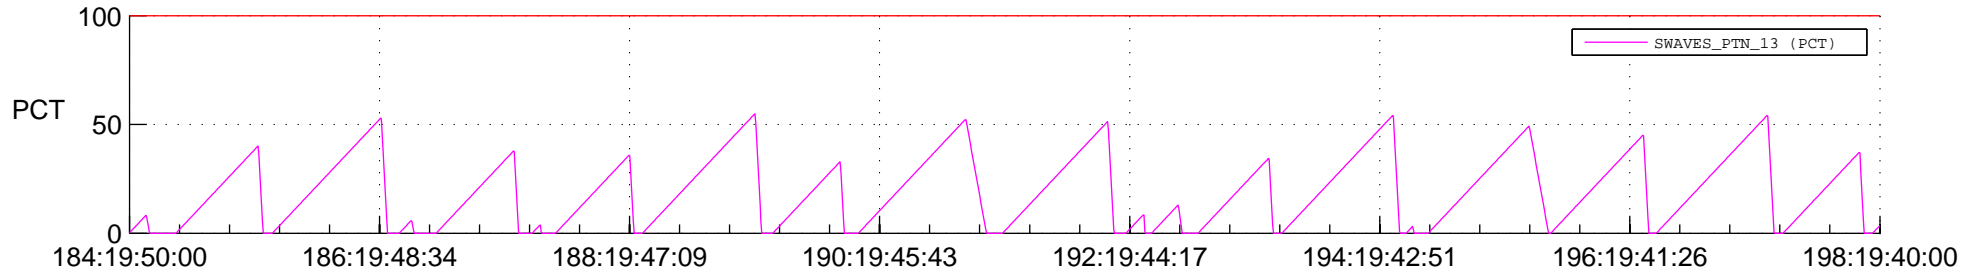

STEREO AHEAD SSR PCT Full Prediction

SWAVES_Percent_Full_Prediction

IMPACT_Percent_Full_Prediction

PLASTIC_Percent_Full_Prediction

Spacecraft_DownLink_Rate