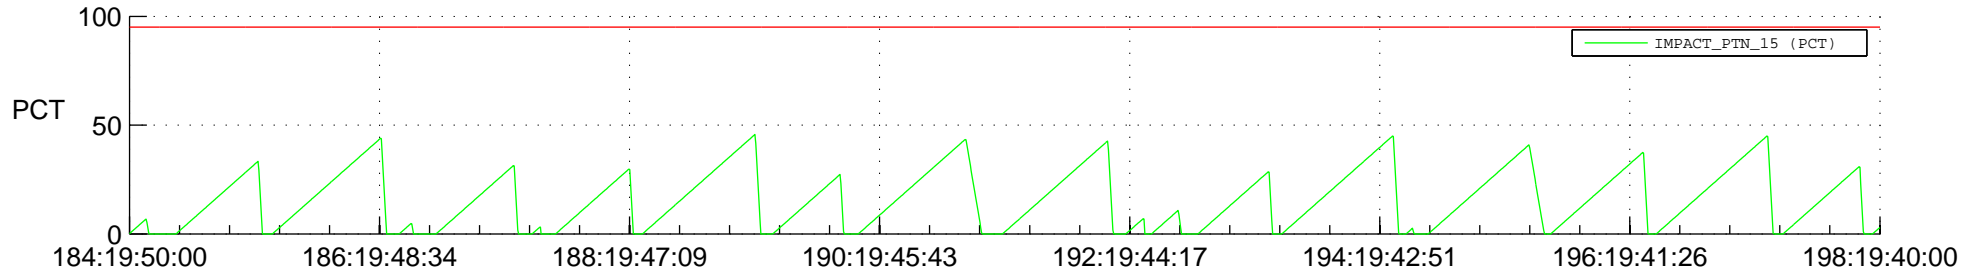

STEREO AHEAD SSR PCT Full Prediction

SWAVES_Percent_Full_Prediction

IMPACT_Percent_Full_Prediction

PLASTIC_Percent_Full_Prediction

Spacecraft_DownLink_Rate