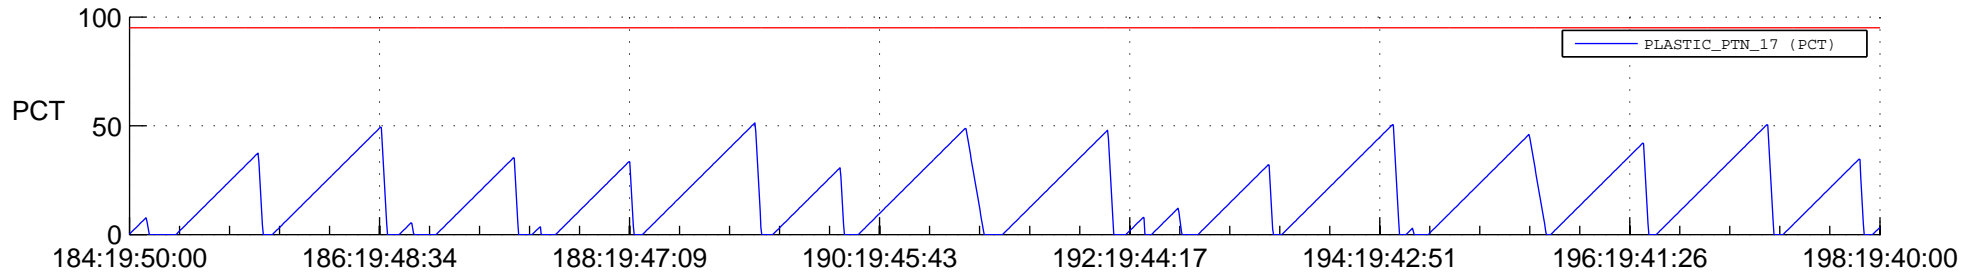

STEREO AHEAD SSR PCT Full Prediction

SWAVES_Percent_Full_Prediction

IMPACT_Percent_Full_Prediction

PLASTIC_Percent_Full_Prediction

Spacecraft_DownLink_Rate