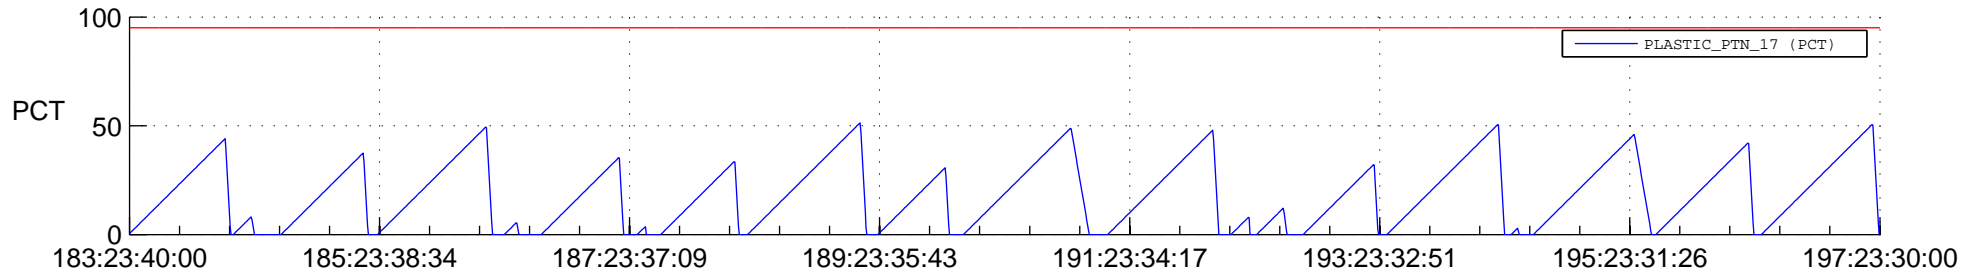

STEREO AHEAD SSR PCT Full Prediction

SWAVES_Percent_Full_Prediction

IMPACT_Percent_Full_Prediction

PLASTIC_Percent_Full_Prediction

Spacecraft_DownLink_Rate

Ground Time (2020:183:23:40:00.000 -2020:197:23:30:00.000)