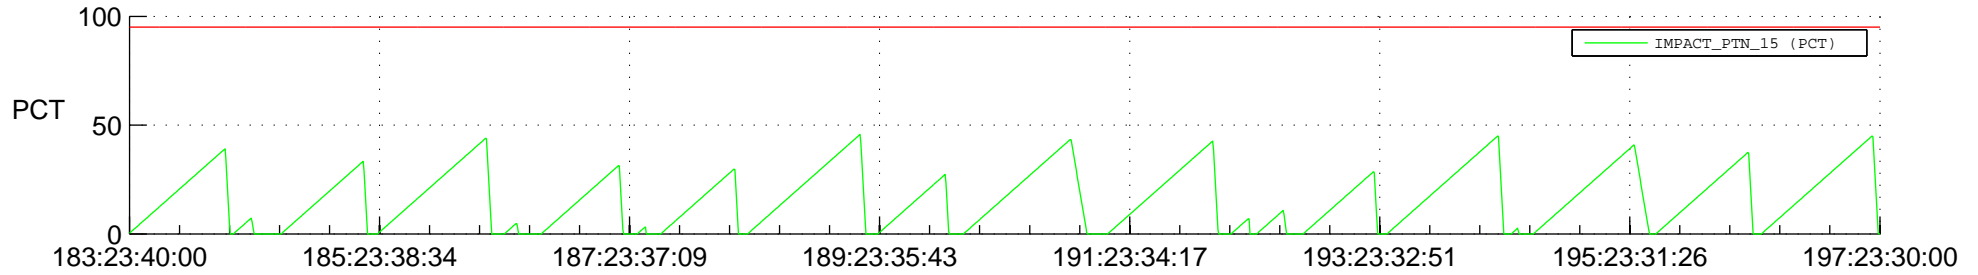

STEREO AHEAD SSR PCT Full Prediction

SWAVES_Percent_Full_Prediction

IMPACT_Percent_Full_Prediction

PLASTIC_Percent_Full_Prediction

Spacecraft_DownLink_Rate

Ground Time (2020:183:23:40:00.000 -2020:197:23:30:00.000)