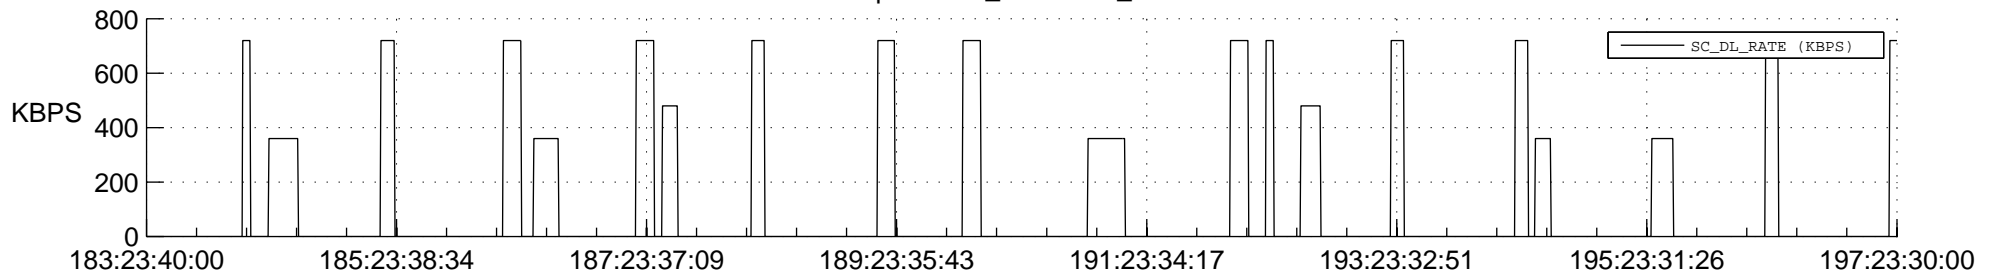

STEREO AHEAD SSR PCT Full Prediction

SWAVES_Percent_Full_Prediction

IMPACT_Percent_Full_Prediction

PLASTIC_Percent_Full_Prediction

Spacecraft_DownLink_Rate

Ground Time (2020:183:23:40:00.000 -2020:197:23:30:00.000)