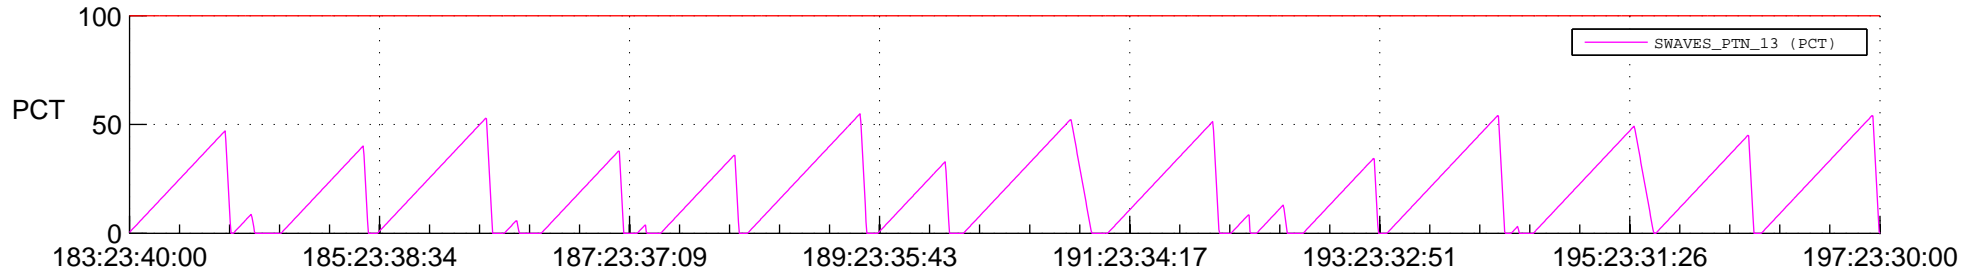

STEREO AHEAD SSR PCT Full Prediction

SWAVES_Percent_Full_Prediction

IMPACT_Percent_Full_Prediction

PLASTIC_Percent_Full_Prediction

Spacecraft_DownLink_Rate

Ground Time (2020:183:23:40:00.000 -2020:197:23:30:00.000)