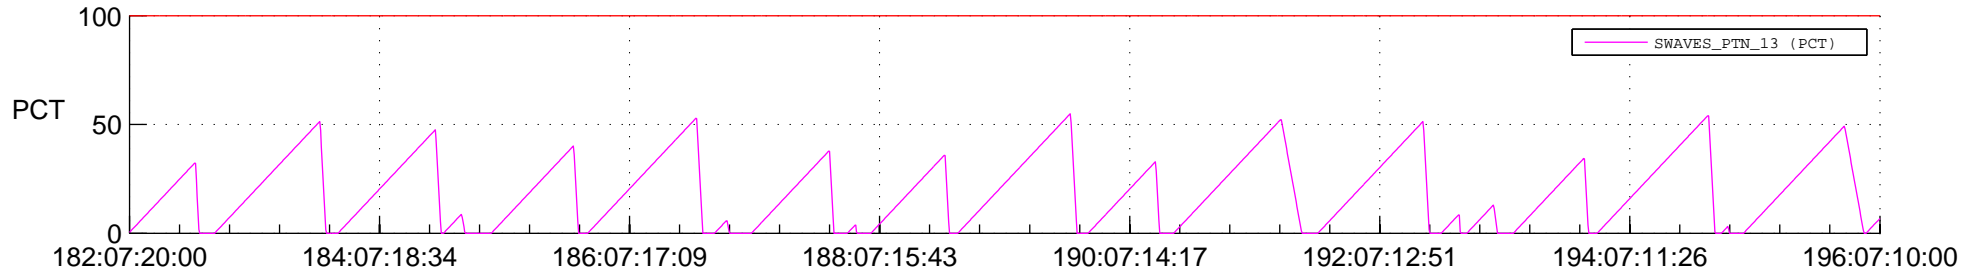

STEREO AHEAD SSR PCT Full Prediction

SWAVES_Percent_Full_Prediction

IMPACT_Percent_Full_Prediction

PLASTIC_Percent_Full_Prediction

Spacecraft_DownLink_Rate