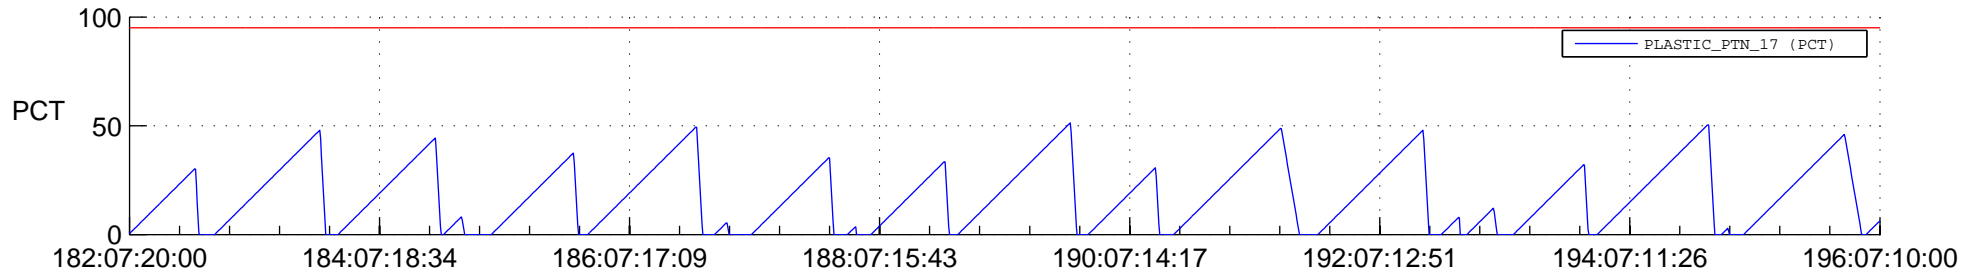

STEREO AHEAD SSR PCT Full Prediction

SWAVES_Percent_Full_Prediction

IMPACT_Percent_Full_Prediction

PLASTIC_Percent_Full_Prediction

Spacecraft_DownLink_Rate