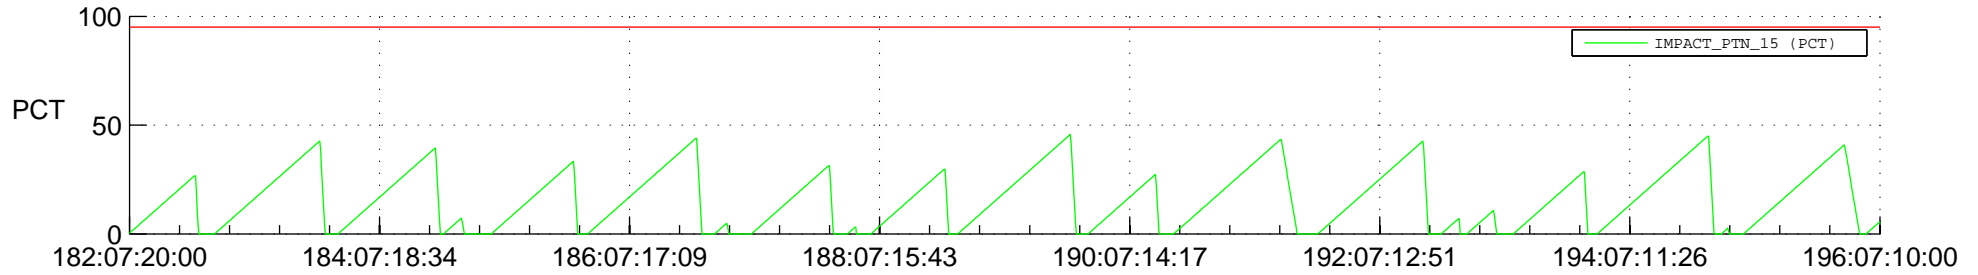

STEREO AHEAD SSR PCT Full Prediction

SWAVES_Percent_Full_Prediction

IMPACT_Percent_Full_Prediction

PLASTIC_Percent_Full_Prediction

Spacecraft_DownLink_Rate