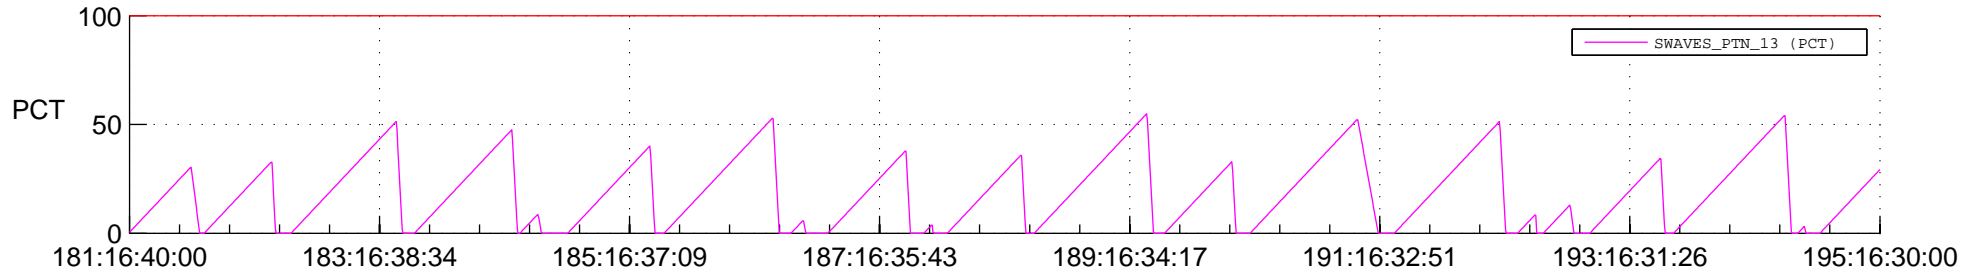

STEREO AHEAD SSR PCT Full Prediction

SWAVES_Percent_Full_Prediction

IMPACT_Percent_Full_Prediction

PLASTIC_Percent_Full_Prediction

Spacecraft_DownLink_Rate

Ground Time (2020:181:16:40:00.000 - 2020:195:16:30:00.000)