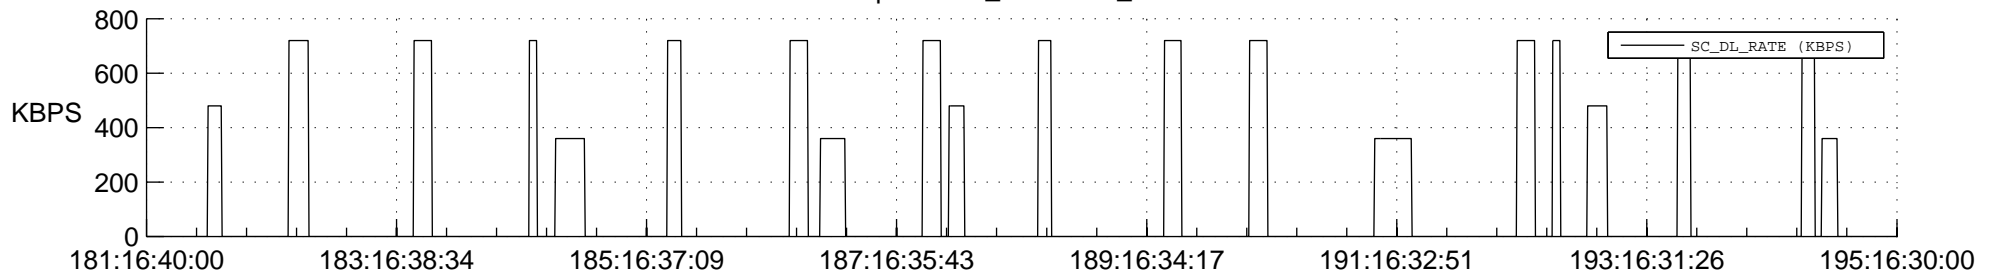

STEREO AHEAD SSR PCT Full Prediction

SWAVES_Percent_Full_Prediction

IMPACT_Percent_Full_Prediction

PLASTIC_Percent_Full_Prediction

Spacecraft_DownLink_Rate

Ground Time (2020:181:16:40:00.000 - 2020:195:16:30:00.000)