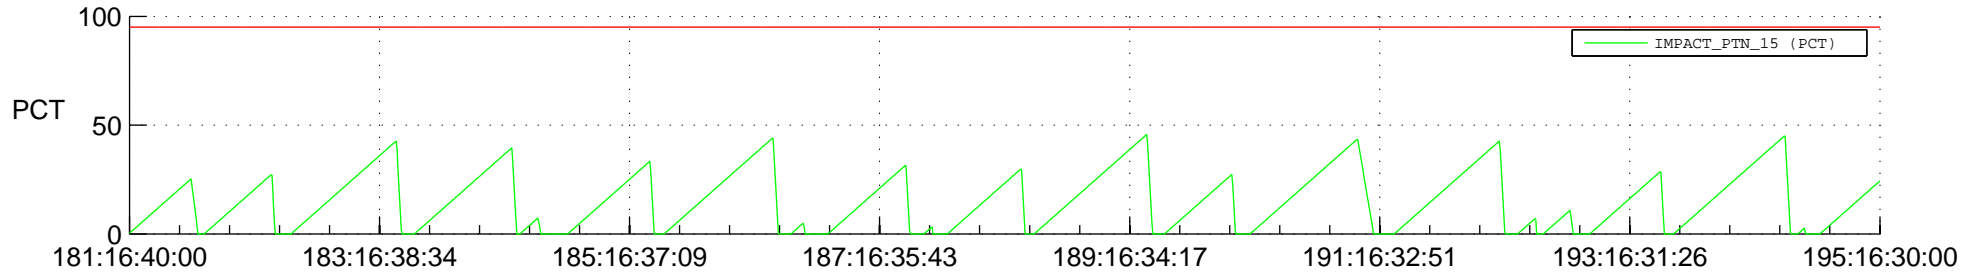

STEREO AHEAD SSR PCT Full Prediction

SWAVES_Percent_Full_Prediction

IMPACT_Percent_Full_Prediction

PLASTIC_Percent_Full_Prediction

Spacecraft_DownLink_Rate

Ground Time (2020:181:16:40:00.000 - 2020:195:16:30:00.000)