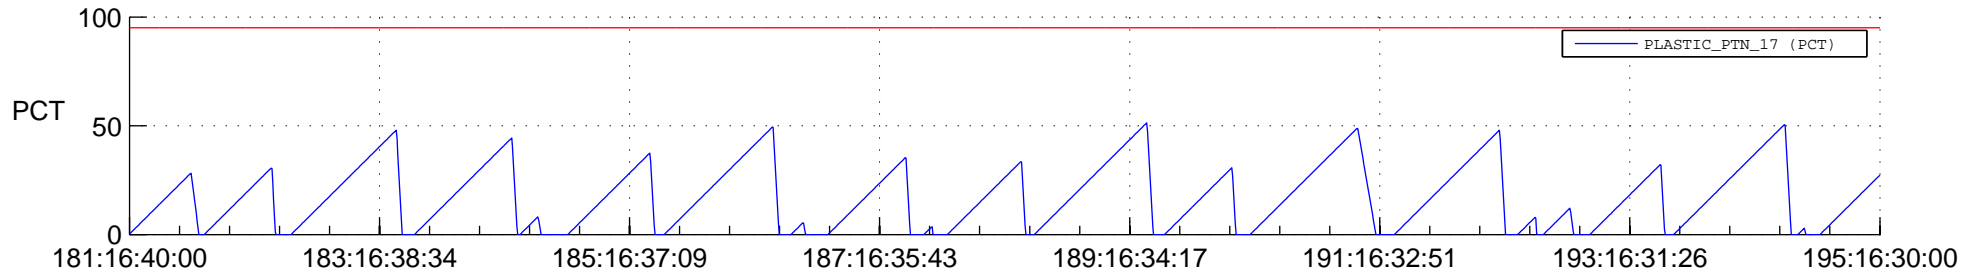

STEREO AHEAD SSR PCT Full Prediction

SWAVES_Percent_Full_Prediction

IMPACT_Percent_Full_Prediction

PLASTIC_Percent_Full_Prediction

Spacecraft_DownLink_Rate

Ground Time (2020:181:16:40:00.000 - 2020:195:16:30:00.000)