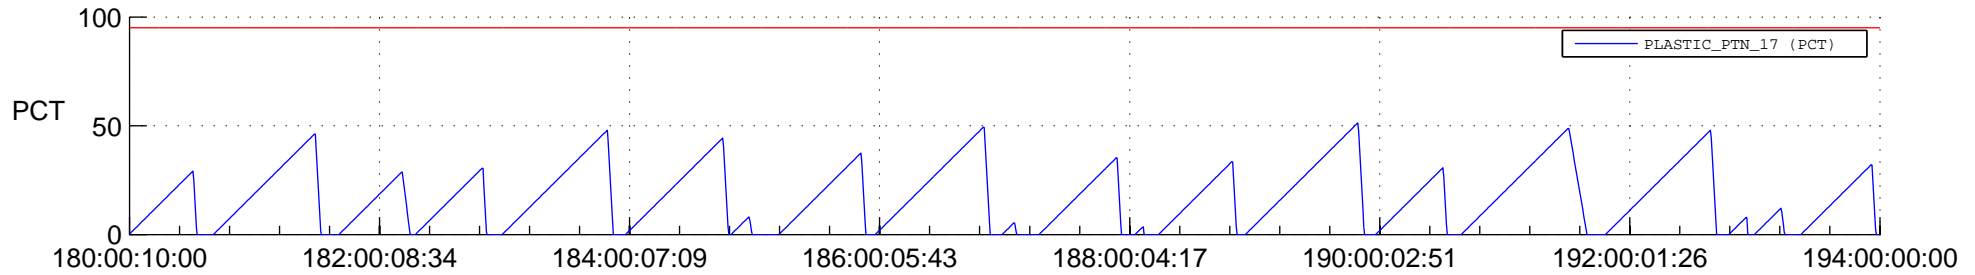

STEREO AHEAD SSR PCT Full Prediction

SWAVES_Percent_Full_Prediction

IMPACT_Percent_Full_Prediction

PLASTIC_Percent_Full_Prediction

Spacecraft_DownLink_Rate