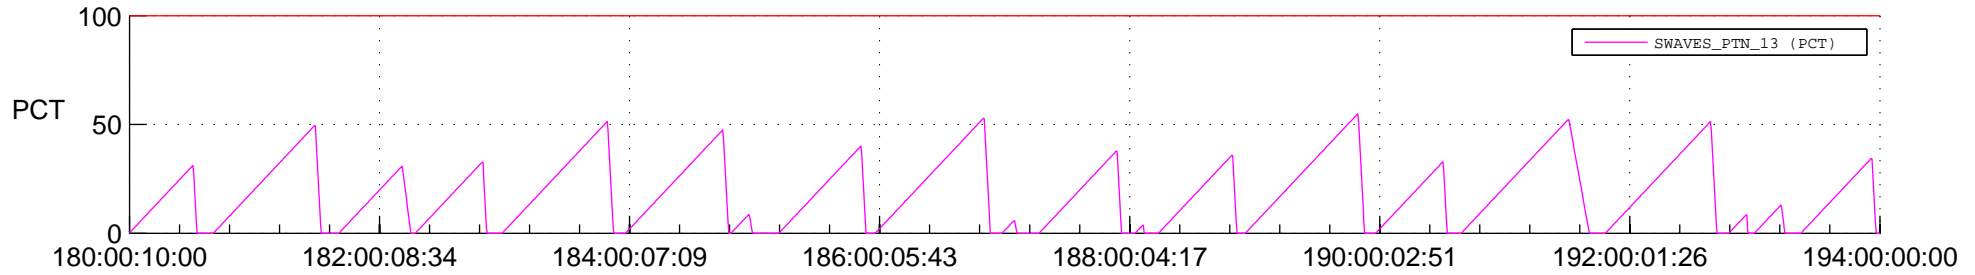

STEREO AHEAD SSR PCT Full Prediction

SWAVES_Percent_Full_Prediction

IMPACT_Percent_Full_Prediction

PLASTIC_Percent_Full_Prediction

Spacecraft_DownLink_Rate