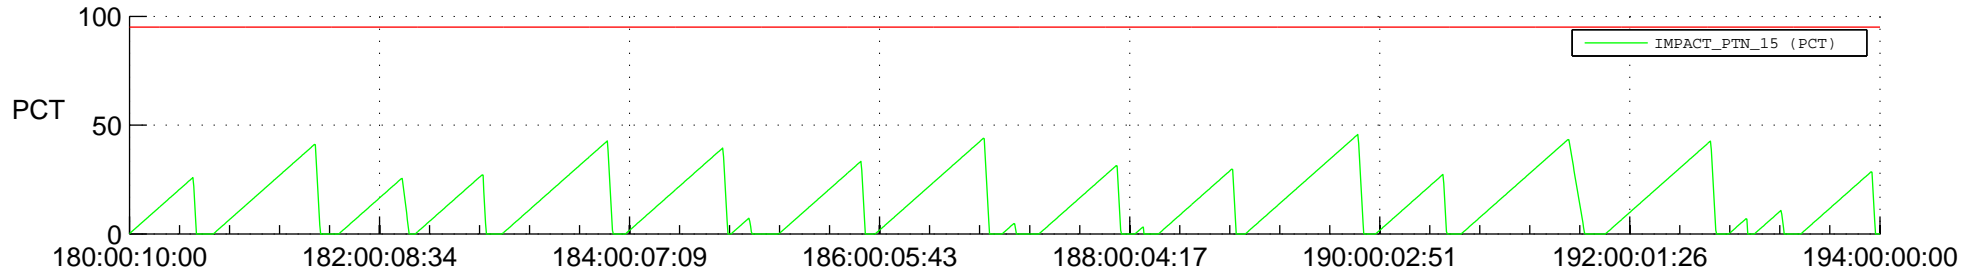

STEREO AHEAD SSR PCT Full Prediction

SWAVES_Percent_Full_Prediction

IMPACT_Percent_Full_Prediction

PLASTIC_Percent_Full_Prediction

Spacecraft_DownLink_Rate