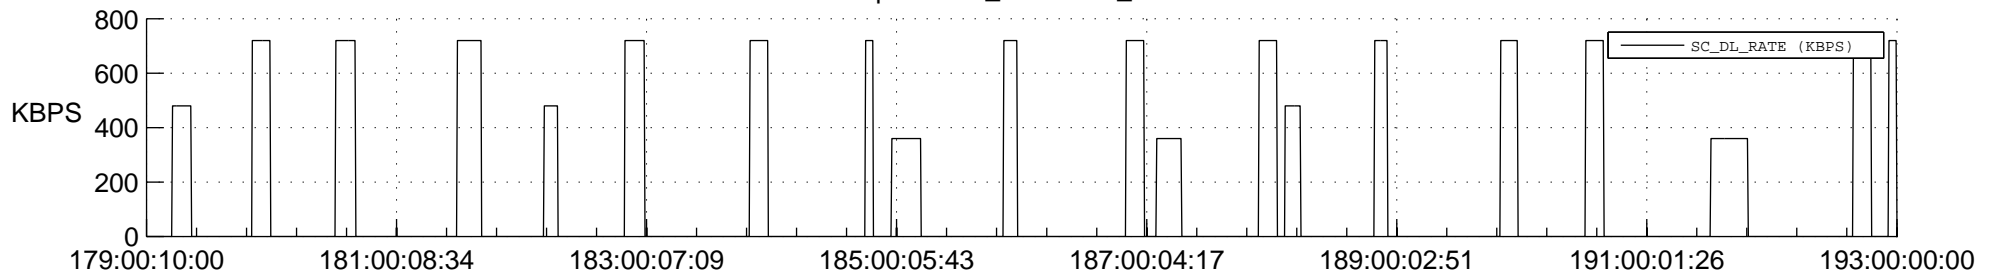

STEREO AHEAD SSR PCT Full Prediction

SWAVES_Percent_Full_Prediction

IMPACT_Percent_Full_Prediction

PLASTIC_Percent_Full_Prediction

Spacecraft_DownLink_Rate

Ground Time (2020:179:00:10:00.000 -2020:193:00:00:00.000)