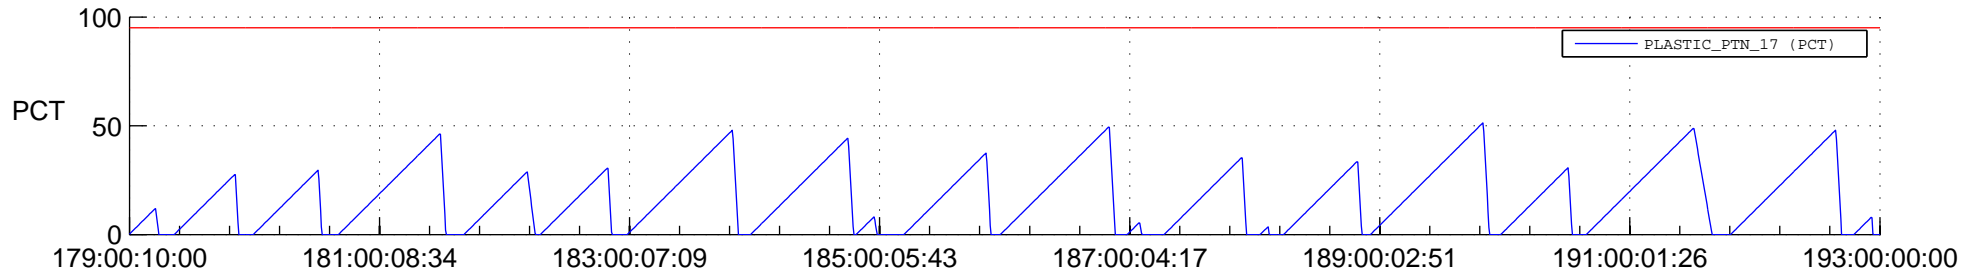

STEREO AHEAD SSR PCT Full Prediction

SWAVES_Percent_Full_Prediction

IMPACT_Percent_Full_Prediction

PLASTIC_Percent_Full_Prediction

Spacecraft_DownLink_Rate

Ground Time (2020:179:00:10:00.000 -2020:193:00:00:00.000)