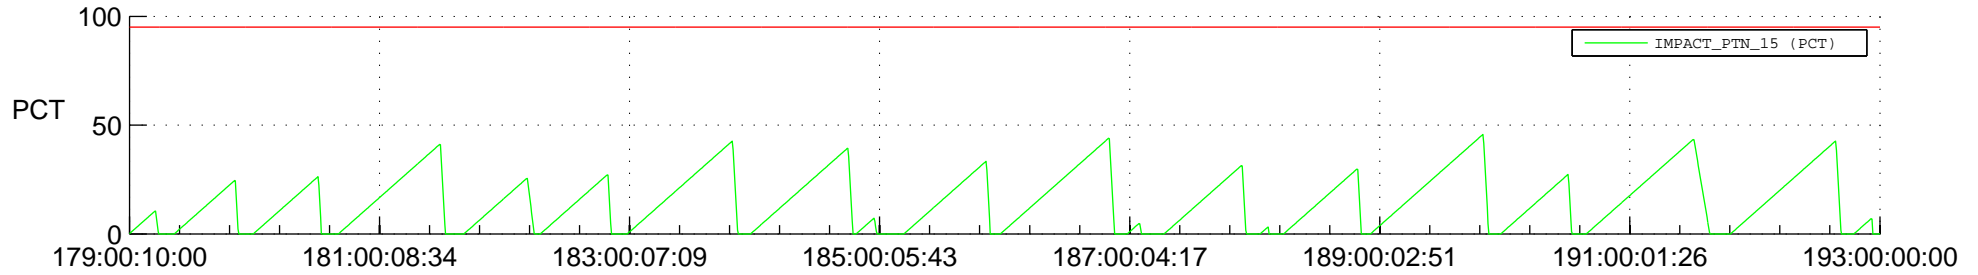

STEREO AHEAD SSR PCT Full Prediction

SWAVES_Percent_Full_Prediction

IMPACT_Percent_Full_Prediction

PLASTIC_Percent_Full_Prediction

Spacecraft_DownLink_Rate

Ground Time (2020:179:00:10:00.000 -2020:193:00:00:00.000)