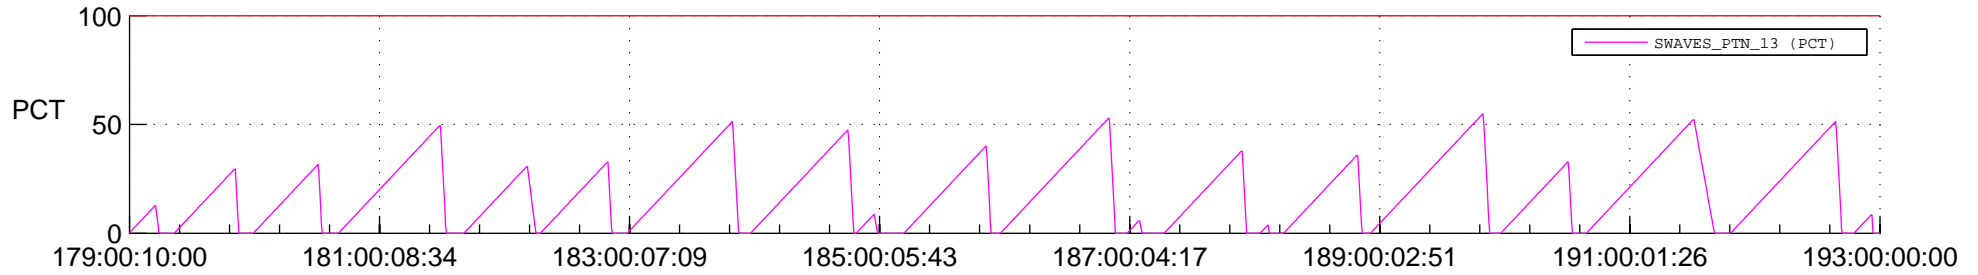

STEREO AHEAD SSR PCT Full Prediction

SWAVES_Percent_Full_Prediction

IMPACT_Percent_Full_Prediction

PLASTIC_Percent_Full_Prediction

Spacecraft_DownLink_Rate

Ground Time (2020:179:00:10:00.000 -2020:193:00:00:00.000)