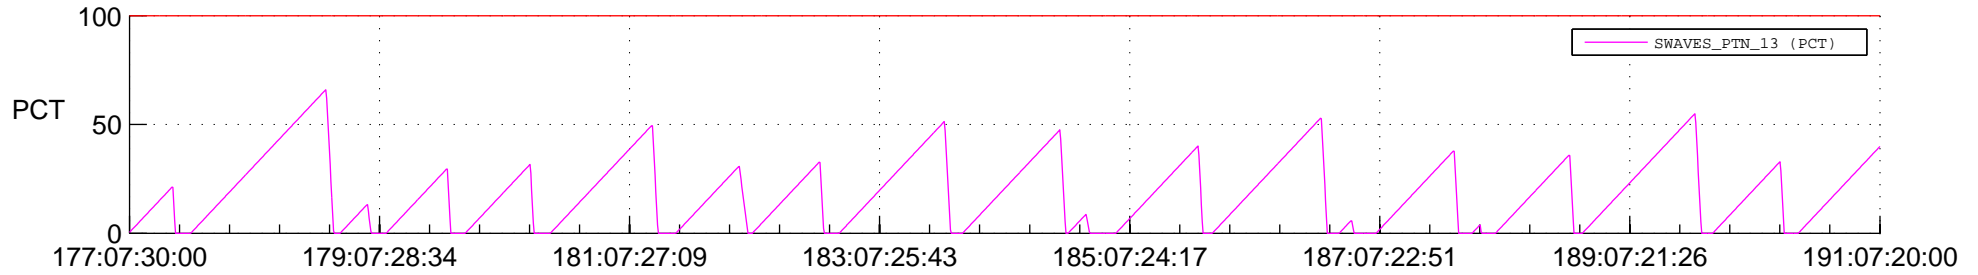

STEREO AHEAD SSR PCT Full Prediction

SWAVES_Percent_Full_Prediction

IMPACT_Percent_Full_Prediction

PLASTIC_Percent_Full_Prediction

Spacecraft_DownLink_Rate