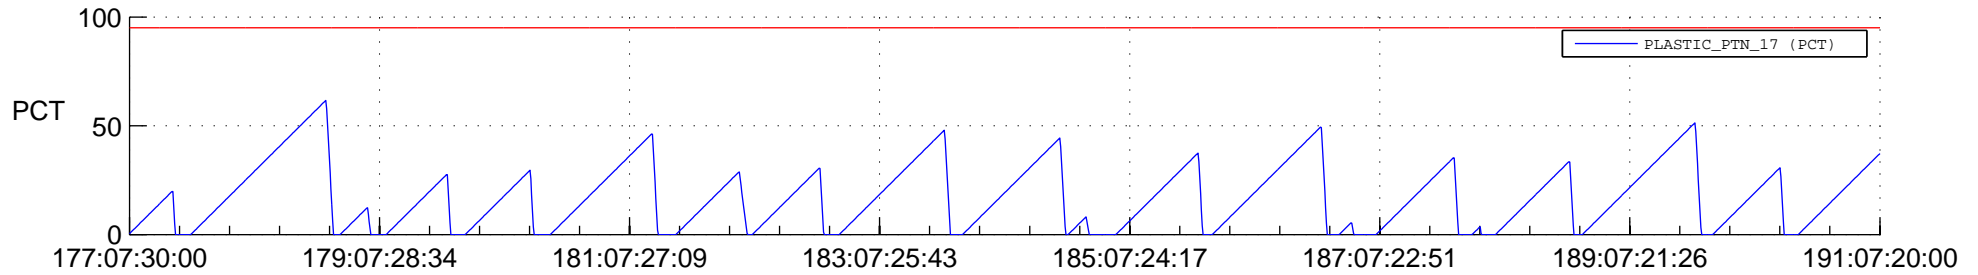

STEREO AHEAD SSR PCT Full Prediction

SWAVES_Percent_Full_Prediction

IMPACT_Percent_Full_Prediction

PLASTIC_Percent_Full_Prediction

Spacecraft_DownLink_Rate