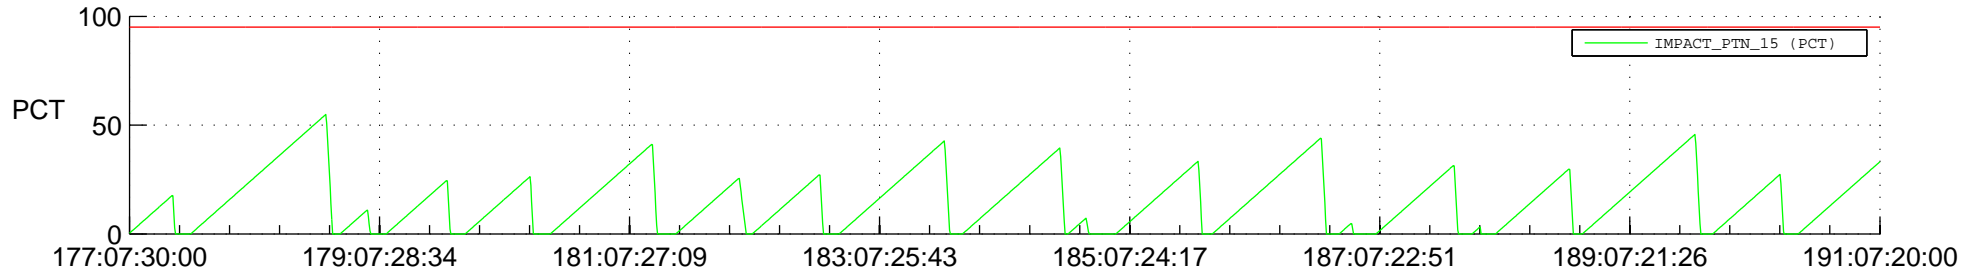

STEREO AHEAD SSR PCT Full Prediction

SWAVES_Percent_Full_Prediction

IMPACT_Percent_Full_Prediction

PLASTIC_Percent_Full_Prediction

Spacecraft_DownLink_Rate