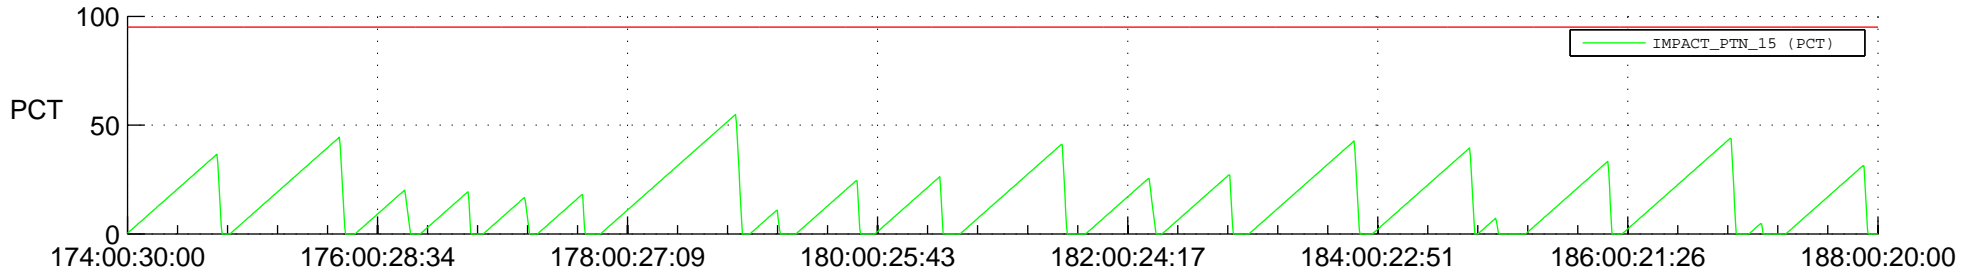

STEREO AHEAD SSR PCT Full Prediction

SWAVES_Percent_Full_Prediction

IMPACT_Percent_Full_Prediction

PLASTIC_Percent_Full_Prediction

Spacecraft_DownLink_Rate

Ground Time (2020:174:00:30:00.000 -2020:188:00:20:00.000)