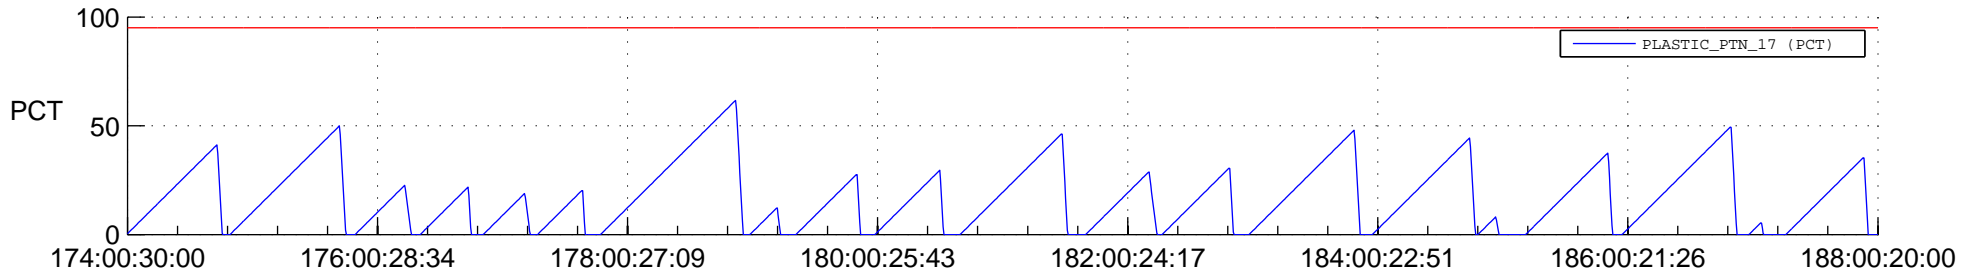

STEREO AHEAD SSR PCT Full Prediction

SWAVES_Percent_Full_Prediction

IMPACT_Percent_Full_Prediction

PLASTIC_Percent_Full_Prediction

Spacecraft_DownLink_Rate

Ground Time (2020:174:00:30:00.000 -2020:188:00:20:00.000)