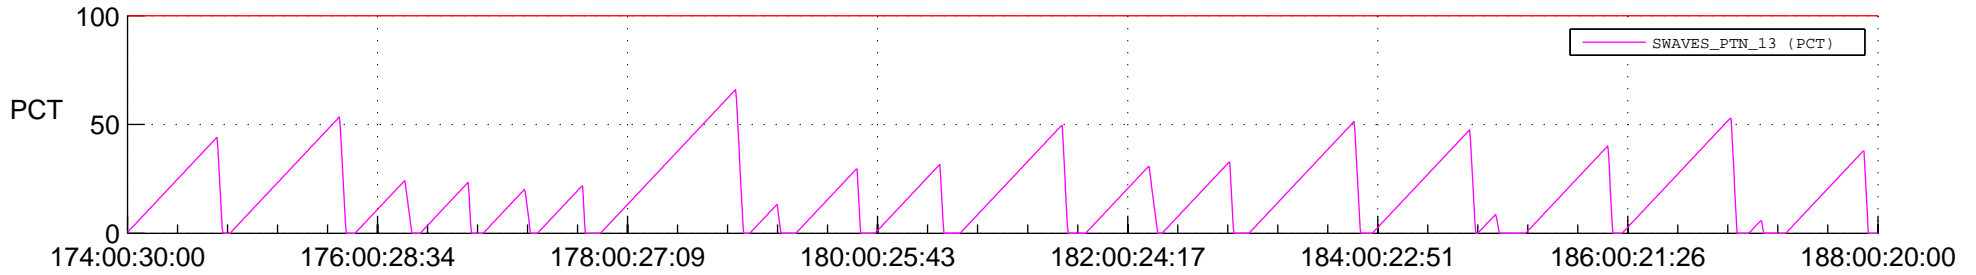

STEREO AHEAD SSR PCT Full Prediction

SWAVES_Percent_Full_Prediction

IMPACT_Percent_Full_Prediction

PLASTIC_Percent_Full_Prediction

Spacecraft_DownLink_Rate

Ground Time (2020:174:00:30:00.000 -2020:188:00:20:00.000)