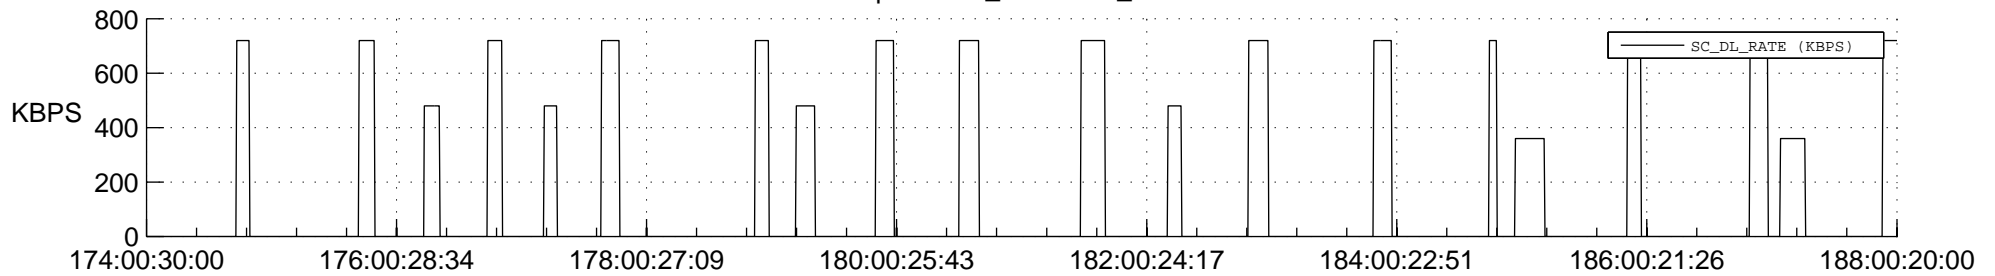

STEREO AHEAD SSR PCT Full Prediction

SWAVES_Percent_Full_Prediction

IMPACT_Percent_Full_Prediction

PLASTIC_Percent_Full_Prediction

Spacecraft_DownLink_Rate

Ground Time (2020:174:00:30:00.000 -2020:188:00:20:00.000)