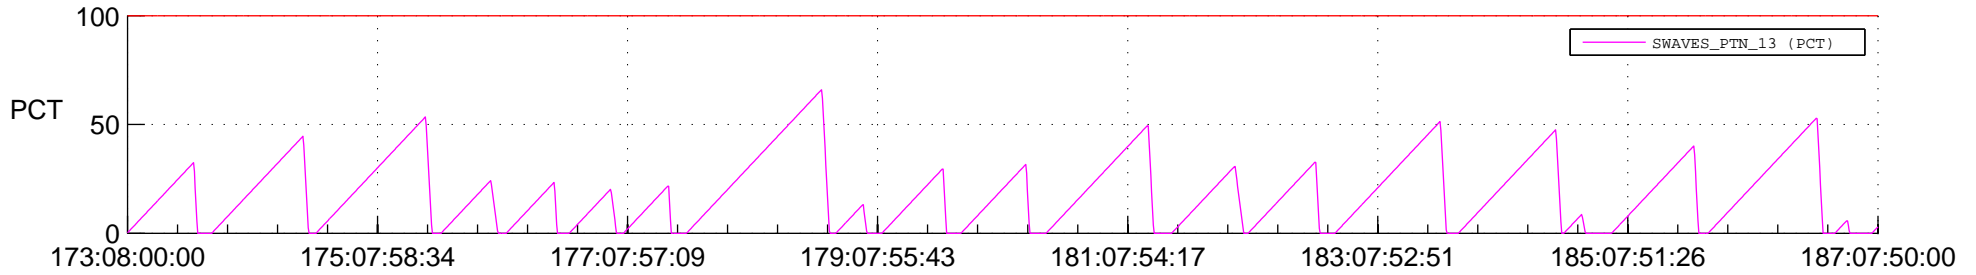

## SWAVES\_Percent\_Full\_Prediction

## Spacecraft\_DownLink\_Rate

Ground Time (2020:173:08:00:00.000 -2020:187:07:50:00.000)