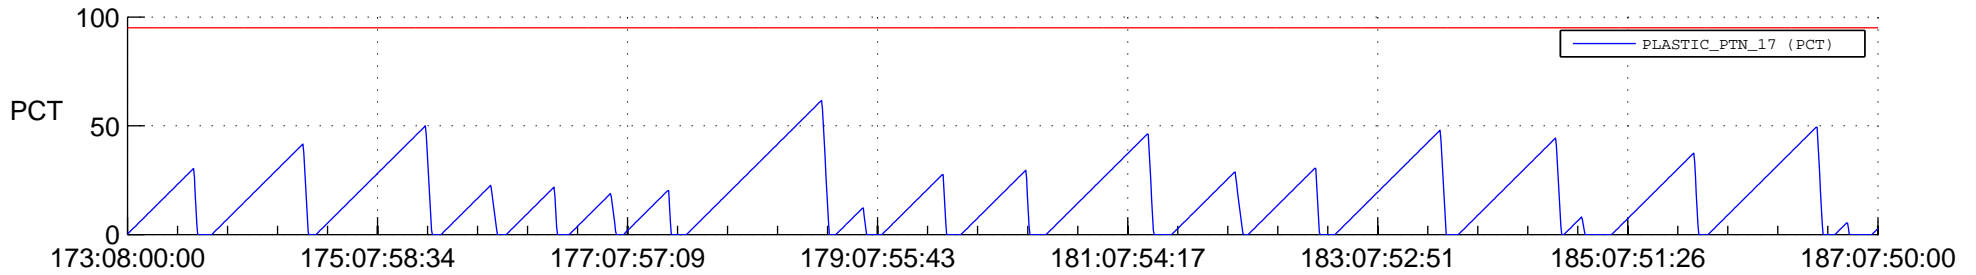

# STEREO AHEAD SSR PCT Full Prediction

## SWAVES\_Percent\_Full\_Prediction

## Spacecraft\_DownLink\_Rate

Ground Time (2020:173:08:00:00.000 -2020:187:07:50:00.000)