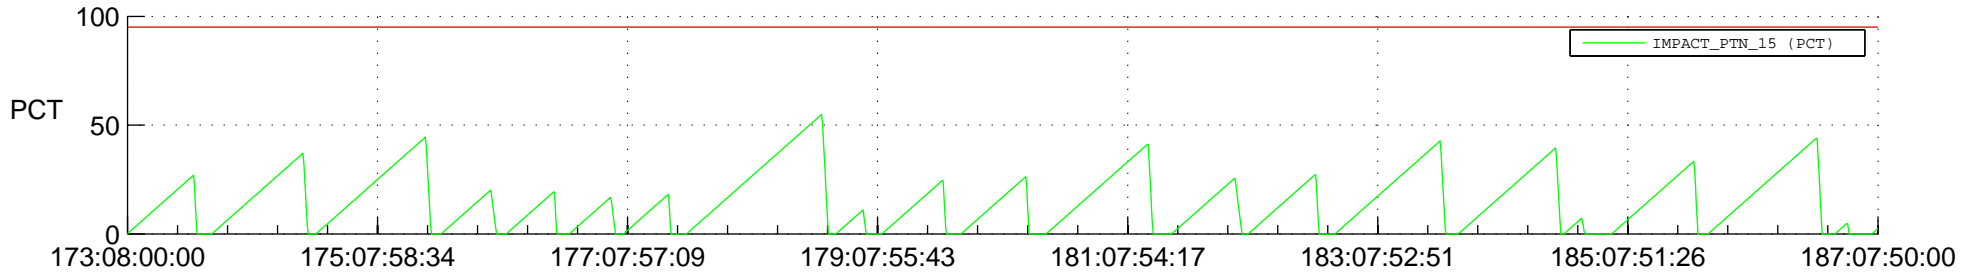

IMPACT_Percent_Full_Prediction