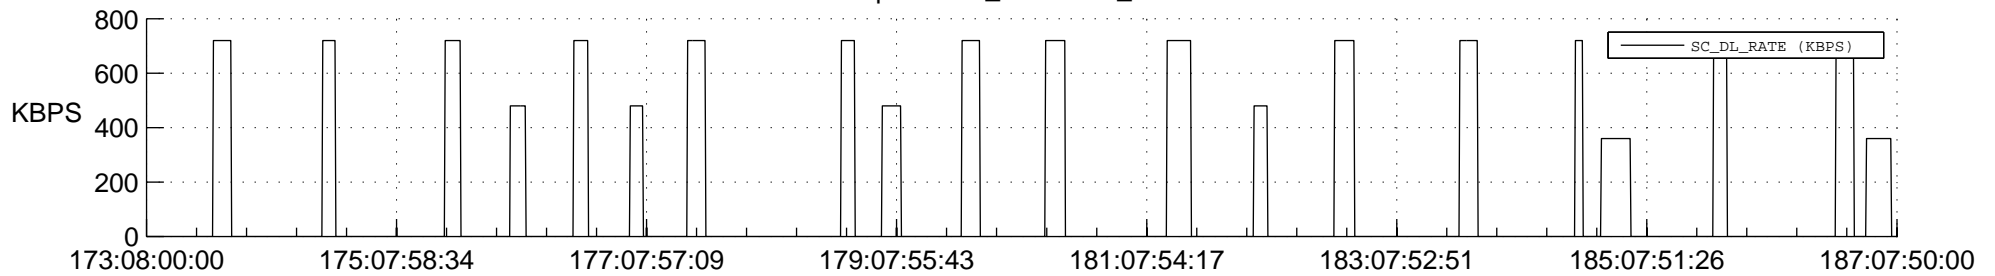

## Spacecraft\_DownLink\_Rate

Ground Time (2020:173:08:00:00.000 -2020:187:07:50:00.000)