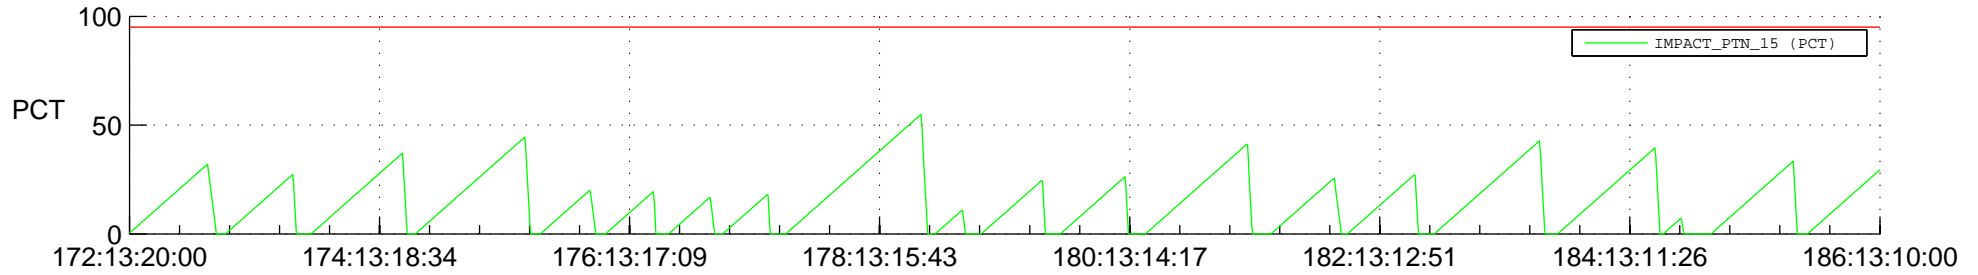

STEREO AHEAD SSR PCT Full Prediction

SWAVES_Percent_Full_Prediction

IMPACT_Percent_Full_Prediction

PLASTIC_Percent_Full_Prediction

Spacecraft_DownLink_Rate