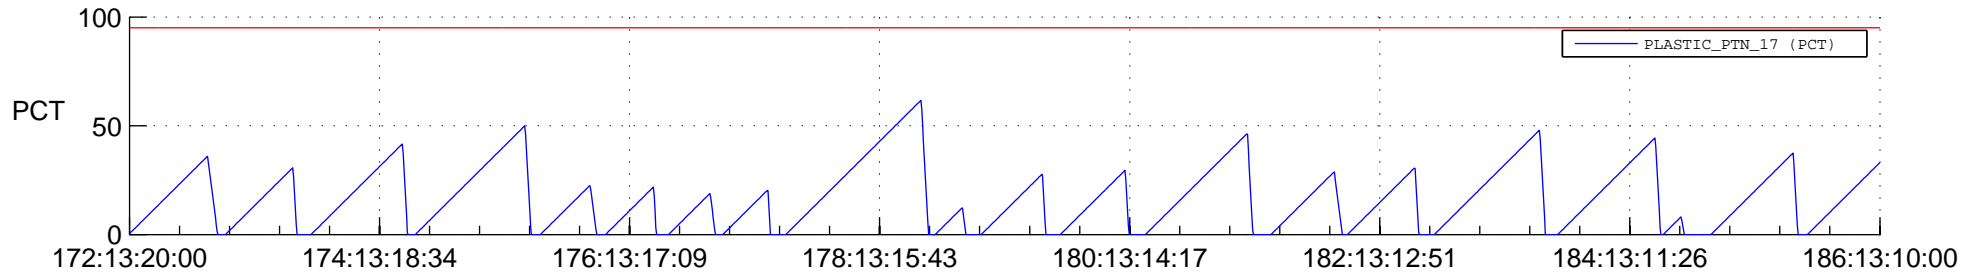

STEREO AHEAD SSR PCT Full Prediction

SWAVES_Percent_Full_Prediction

IMPACT_Percent_Full_Prediction

PLASTIC_Percent_Full_Prediction

Spacecraft_DownLink_Rate