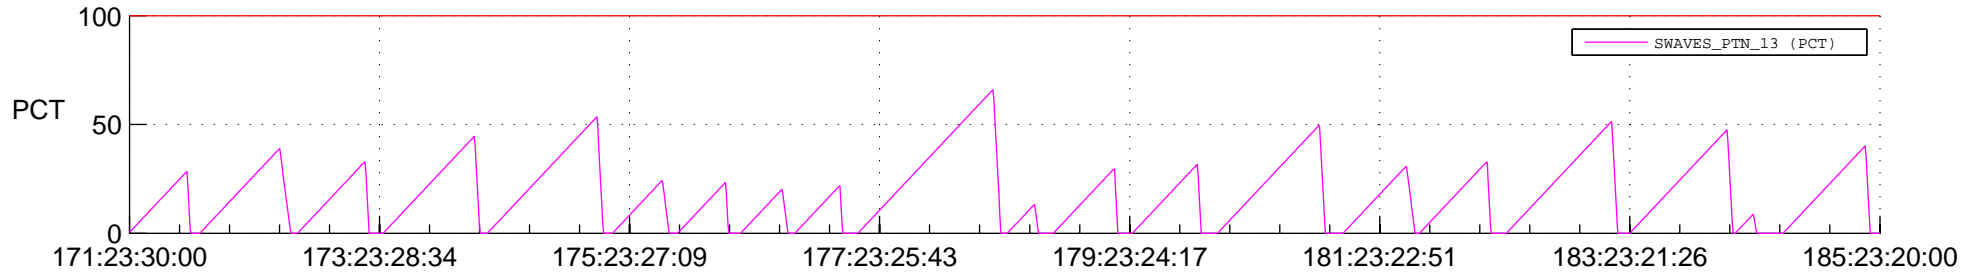

STEREO AHEAD SSR PCT Full Prediction

SWAVES_Percent_Full_Prediction

IMPACT_Percent_Full_Prediction

PLASTIC_Percent_Full_Prediction

Spacecraft_DownLink_Rate