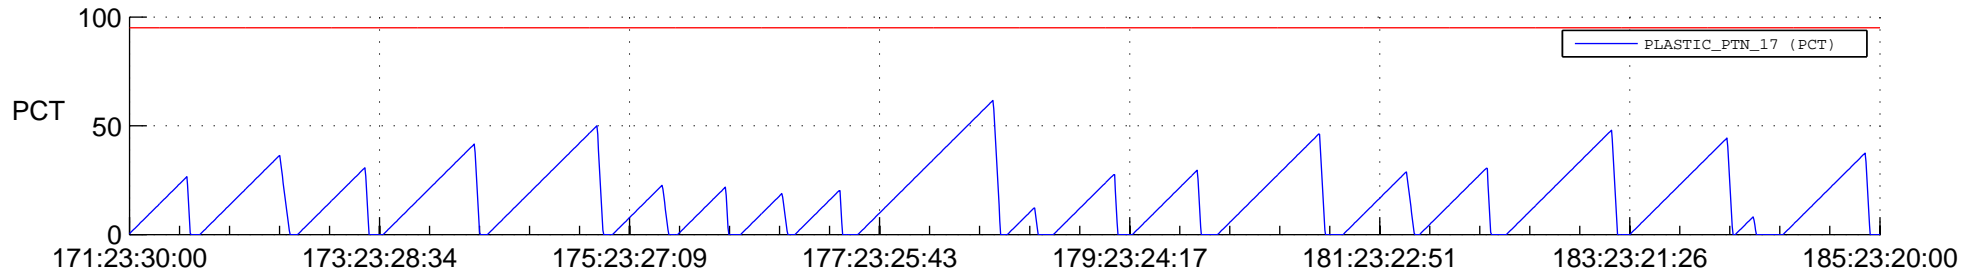

STEREO AHEAD SSR PCT Full Prediction

SWAVES_Percent_Full_Prediction

IMPACT_Percent_Full_Prediction

PLASTIC_Percent_Full_Prediction

Spacecraft_DownLink_Rate