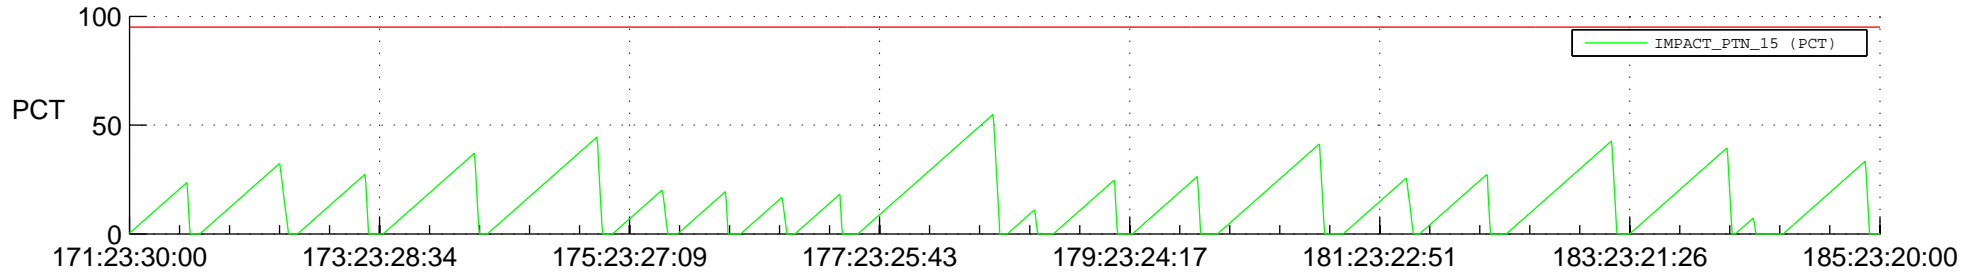

STEREO AHEAD SSR PCT Full Prediction

SWAVES_Percent_Full_Prediction

IMPACT_Percent_Full_Prediction

PLASTIC_Percent_Full_Prediction

Spacecraft_DownLink_Rate