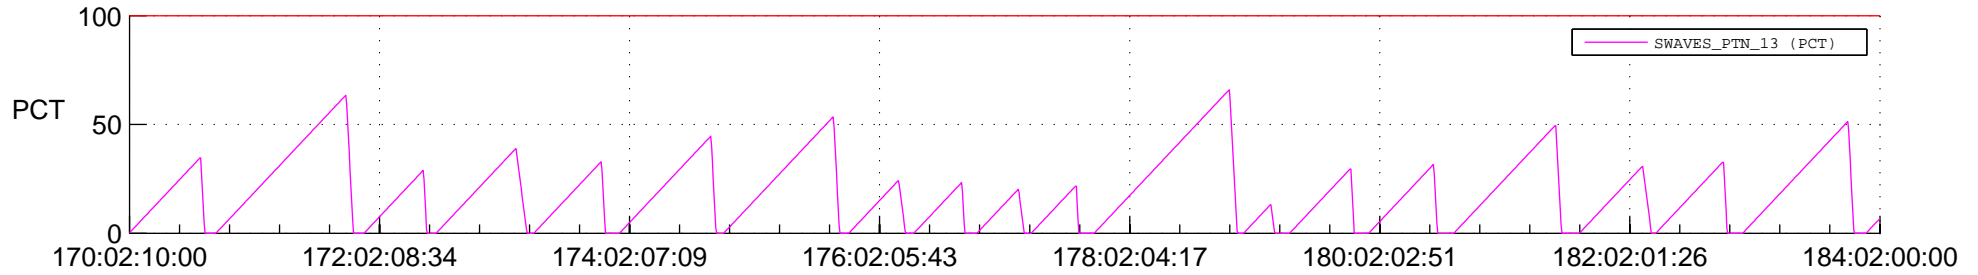

STEREO AHEAD SSR PCT Full Prediction

SWAVES_Percent_Full_Prediction

IMPACT_Percent_Full_Prediction

PLASTIC_Percent_Full_Prediction

Spacecraft_DownLink_Rate

Ground Time (2020:170:02:10:00.000 -2020:184:02:00:00.000)