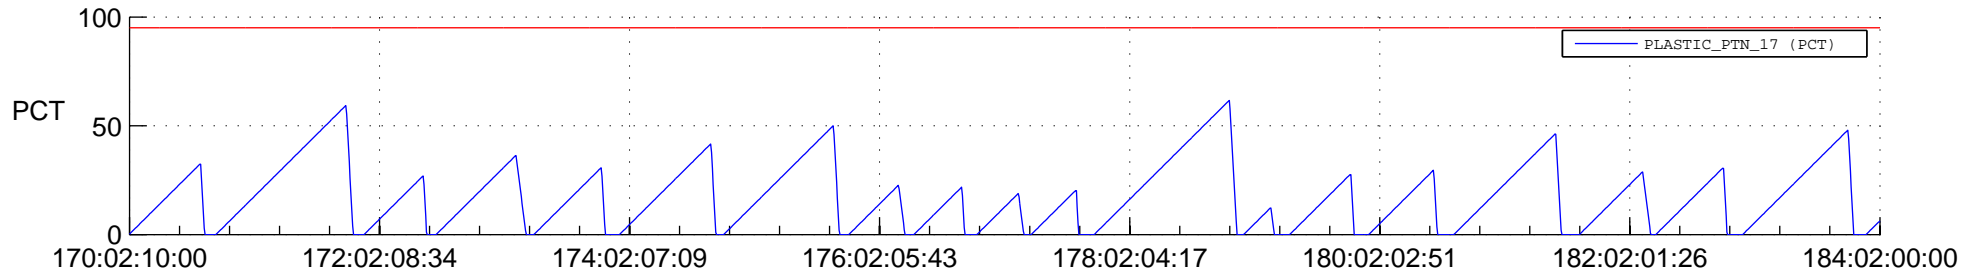

STEREO AHEAD SSR PCT Full Prediction

SWAVES_Percent_Full_Prediction

IMPACT_Percent_Full_Prediction

PLASTIC_Percent_Full_Prediction

Spacecraft_DownLink_Rate

Ground Time (2020:170:02:10:00.000 -2020:184:02:00:00.000)