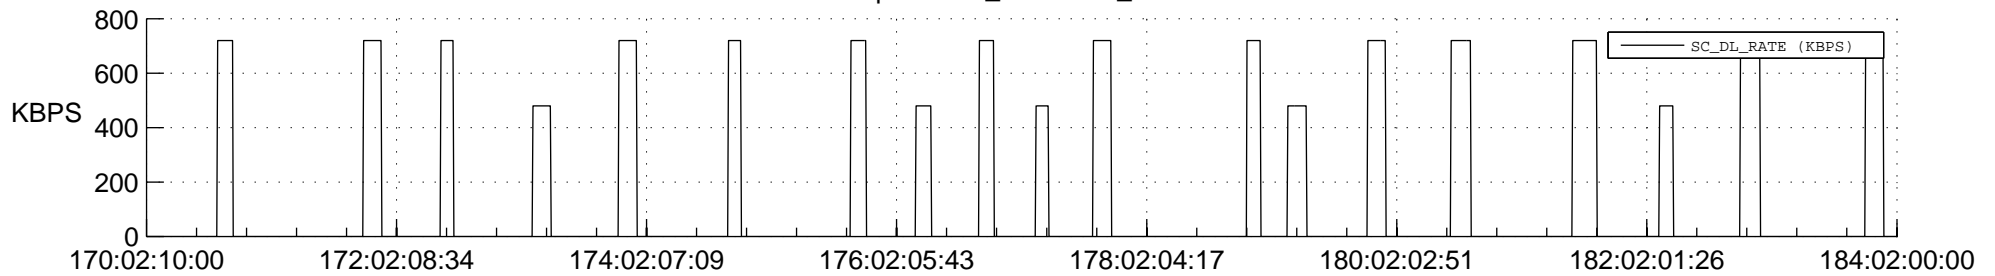

STEREO AHEAD SSR PCT Full Prediction

SWAVES_Percent_Full_Prediction

IMPACT_Percent_Full_Prediction

PLASTIC_Percent_Full_Prediction

Spacecraft_DownLink_Rate

Ground Time (2020:170:02:10:00.000 -2020:184:02:00:00.000)