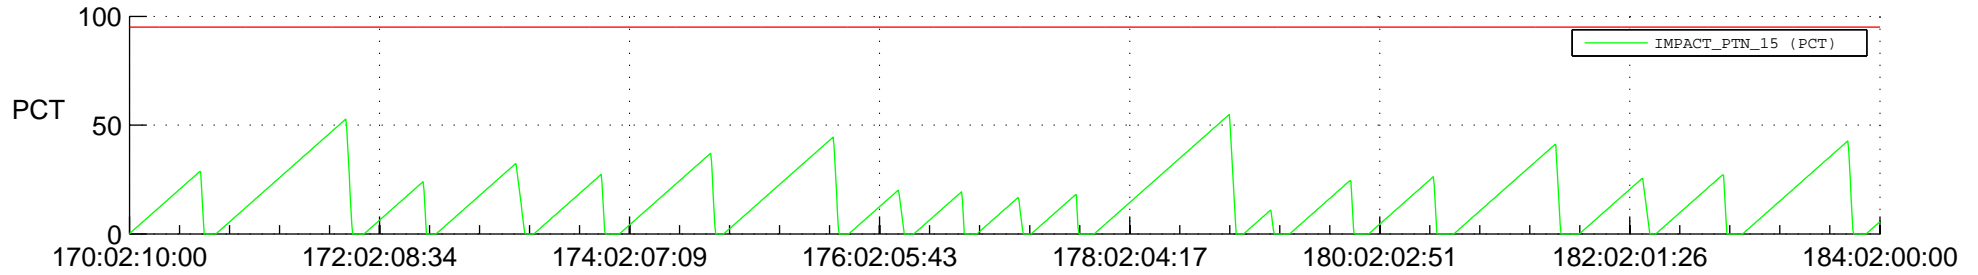

STEREO AHEAD SSR PCT Full Prediction

SWAVES_Percent_Full_Prediction

IMPACT_Percent_Full_Prediction

PLASTIC_Percent_Full_Prediction

Spacecraft_DownLink_Rate

Ground Time (2020:170:02:10:00.000 -2020:184:02:00:00.000)