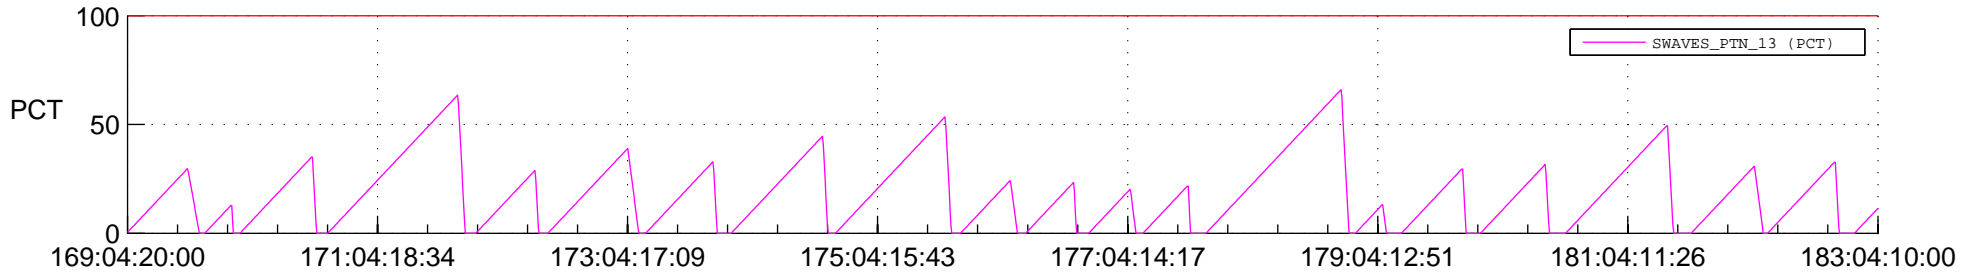

STEREO AHEAD SSR PCT Full Prediction

SWAVES_Percent_Full_Prediction

IMPACT_Percent_Full_Prediction

PLASTIC_Percent_Full_Prediction

Spacecraft_DownLink_Rate

Ground Time (2020:169:04:20:00.000 -2020:183:04:10:00.000)