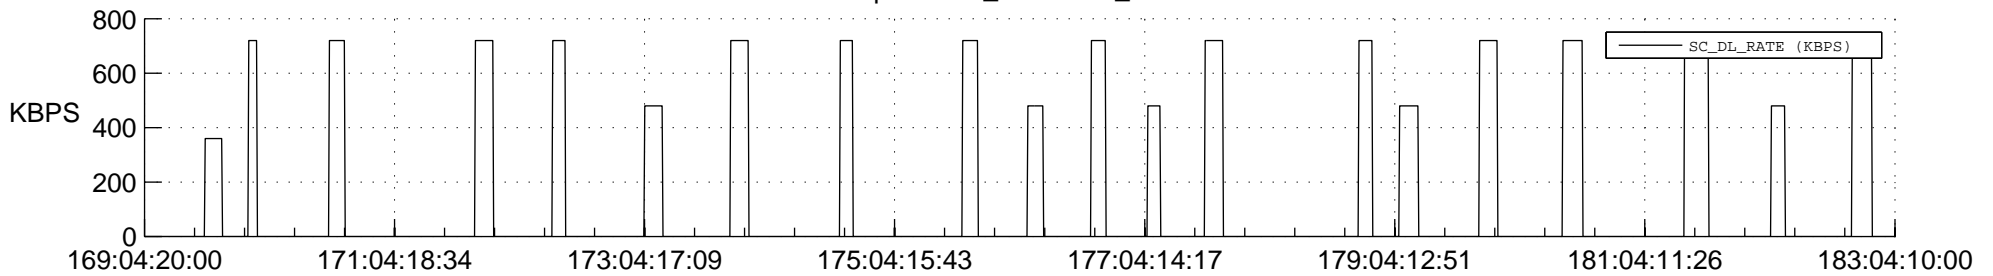

STEREO AHEAD SSR PCT Full Prediction

SWAVES_Percent_Full_Prediction

IMPACT_Percent_Full_Prediction

PLASTIC_Percent_Full_Prediction

Spacecraft_DownLink_Rate

Ground Time (2020:169:04:20:00.000 -2020:183:04:10:00.000)