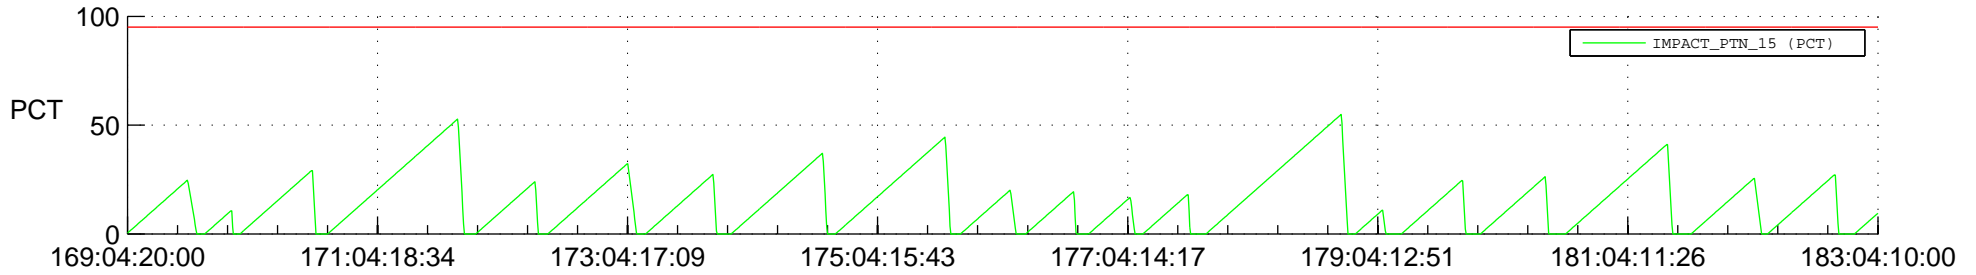

STEREO AHEAD SSR PCT Full Prediction

SWAVES_Percent_Full_Prediction

IMPACT_Percent_Full_Prediction

PLASTIC_Percent_Full_Prediction

Spacecraft_DownLink_Rate

Ground Time (2020:169:04:20:00.000 -2020:183:04:10:00.000)