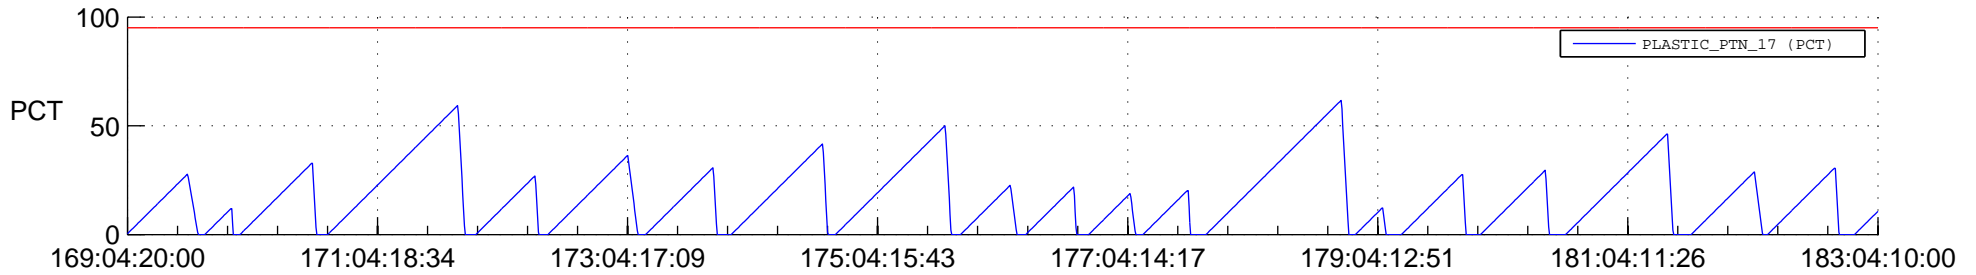

STEREO AHEAD SSR PCT Full Prediction

SWAVES_Percent_Full_Prediction

IMPACT_Percent_Full_Prediction

PLASTIC_Percent_Full_Prediction

Spacecraft_DownLink_Rate

Ground Time (2020:169:04:20:00.000 -2020:183:04:10:00.000)