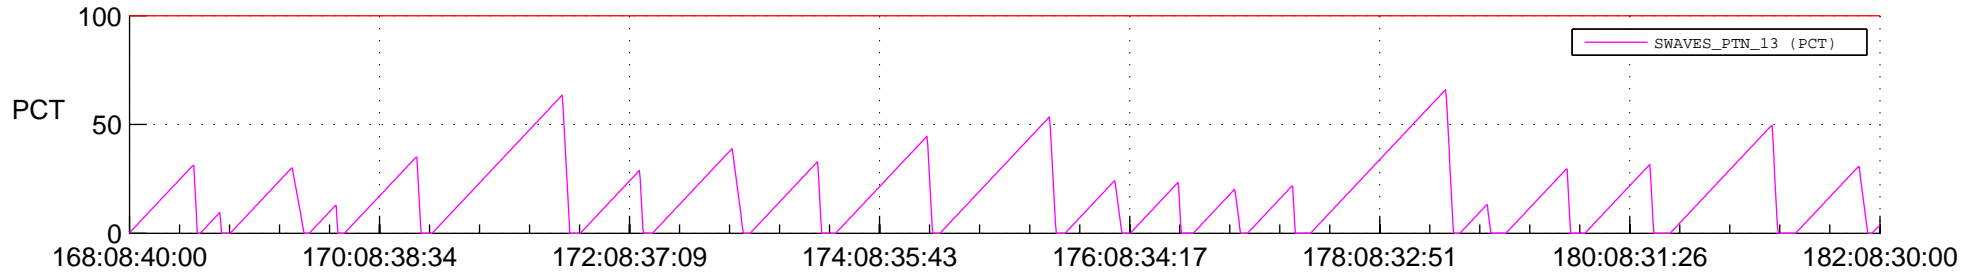

STEREO AHEAD SSR PCT Full Prediction

SWAVES_Percent_Full_Prediction

IMPACT_Percent_Full_Prediction

PLASTIC_Percent_Full_Prediction

Spacecraft_DownLink_Rate

Ground Time (2020:168:08:40:00.000 -2020:182:08:30:00.000)