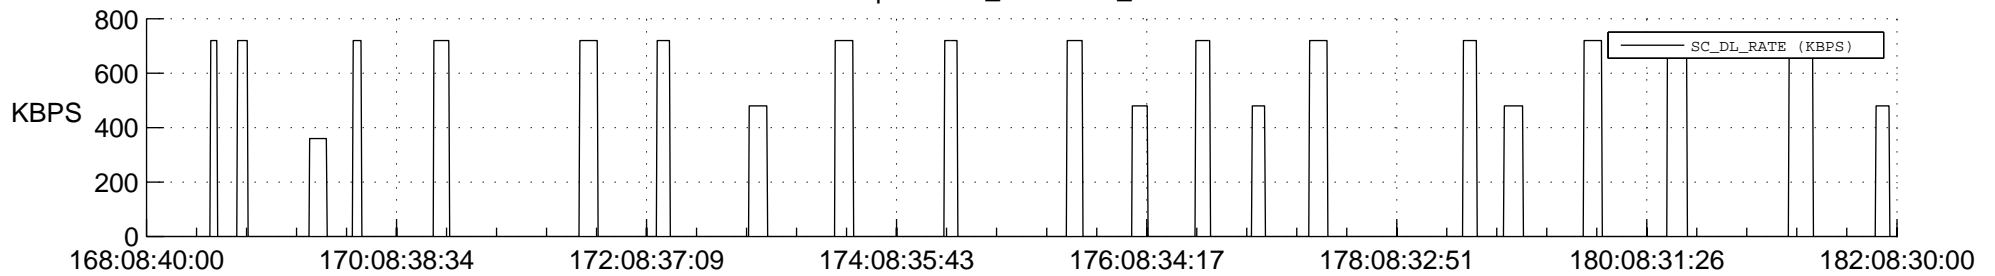

STEREO AHEAD SSR PCT Full Prediction

SWAVES_Percent_Full_Prediction

IMPACT_Percent_Full_Prediction

PLASTIC_Percent_Full_Prediction

Spacecraft_DownLink_Rate

Ground Time (2020:168:08:40:00.000 -2020:182:08:30:00.000)