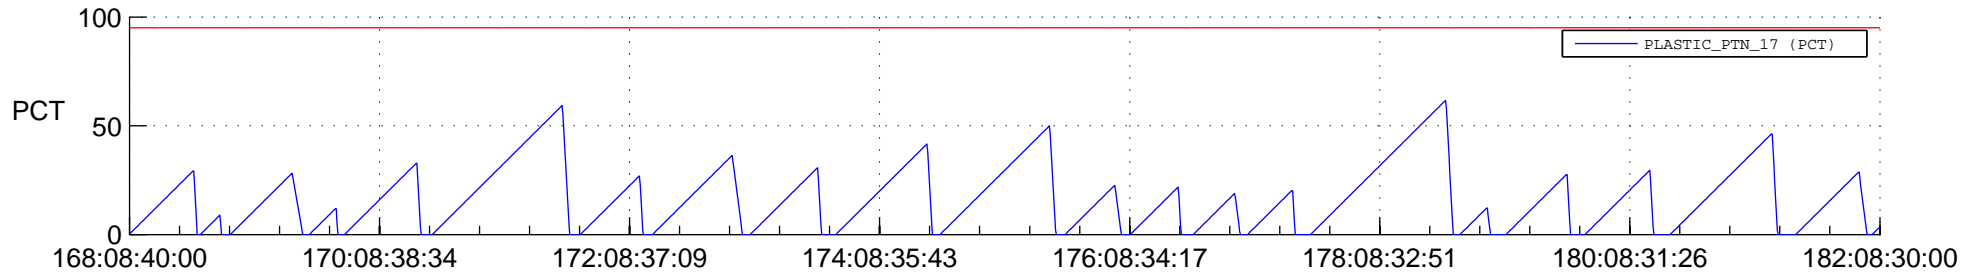

STEREO AHEAD SSR PCT Full Prediction

SWAVES_Percent_Full_Prediction

IMPACT_Percent_Full_Prediction

PLASTIC_Percent_Full_Prediction

Spacecraft_DownLink_Rate

Ground Time (2020:168:08:40:00.000 -2020:182:08:30:00.000)