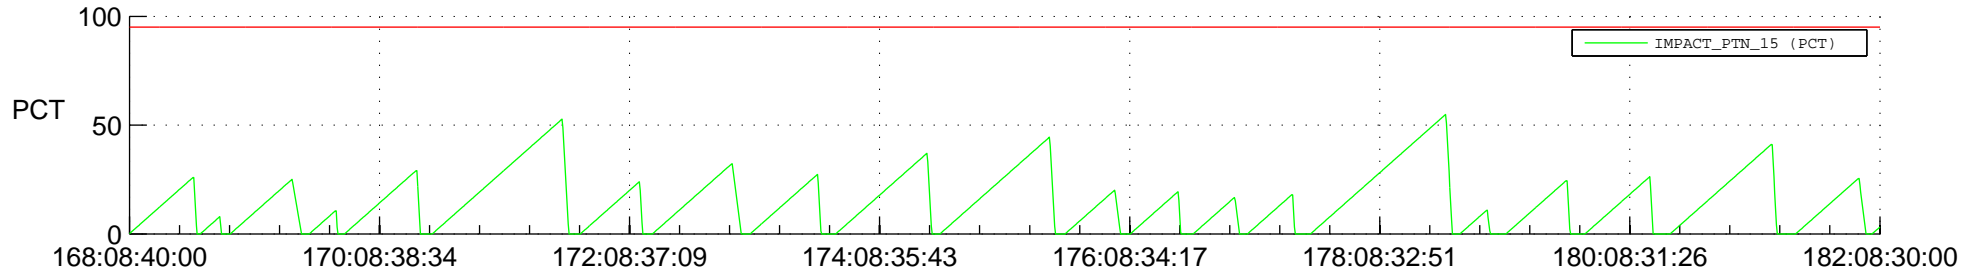

STEREO AHEAD SSR PCT Full Prediction

SWAVES_Percent_Full_Prediction

IMPACT_Percent_Full_Prediction

PLASTIC_Percent_Full_Prediction

Spacecraft_DownLink_Rate

Ground Time (2020:168:08:40:00.000 -2020:182:08:30:00.000)