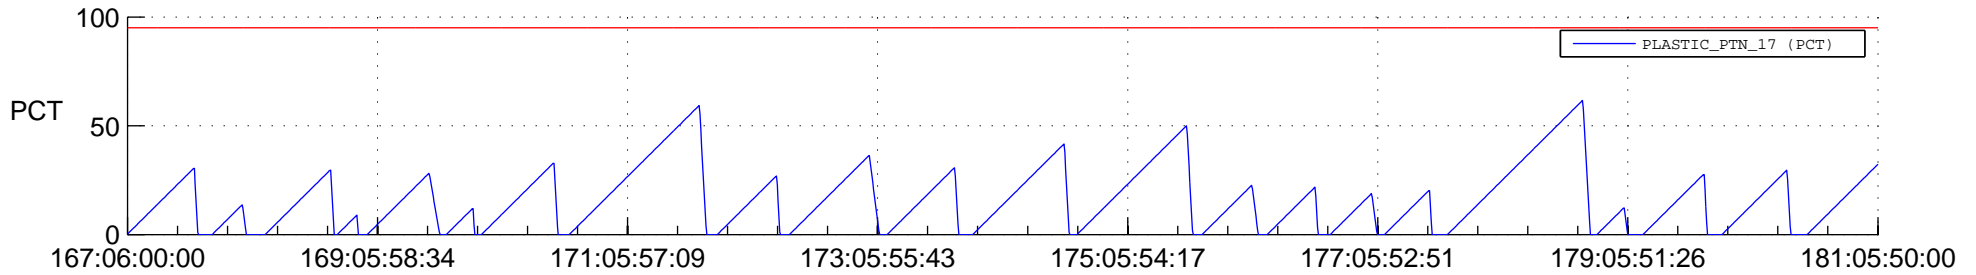

STEREO AHEAD SSR PCT Full Prediction

SWAVES_Percent_Full_Prediction

IMPACT_Percent_Full_Prediction

PLASTIC_Percent_Full_Prediction

Spacecraft_DownLink_Rate