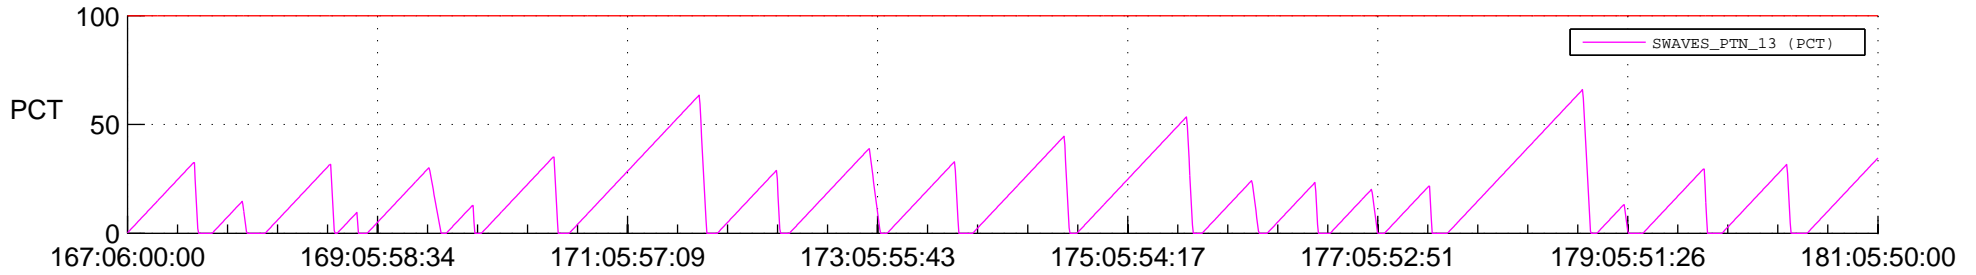

STEREO AHEAD SSR PCT Full Prediction

SWAVES_Percent_Full_Prediction

IMPACT_Percent_Full_Prediction

PLASTIC_Percent_Full_Prediction

Spacecraft_DownLink_Rate