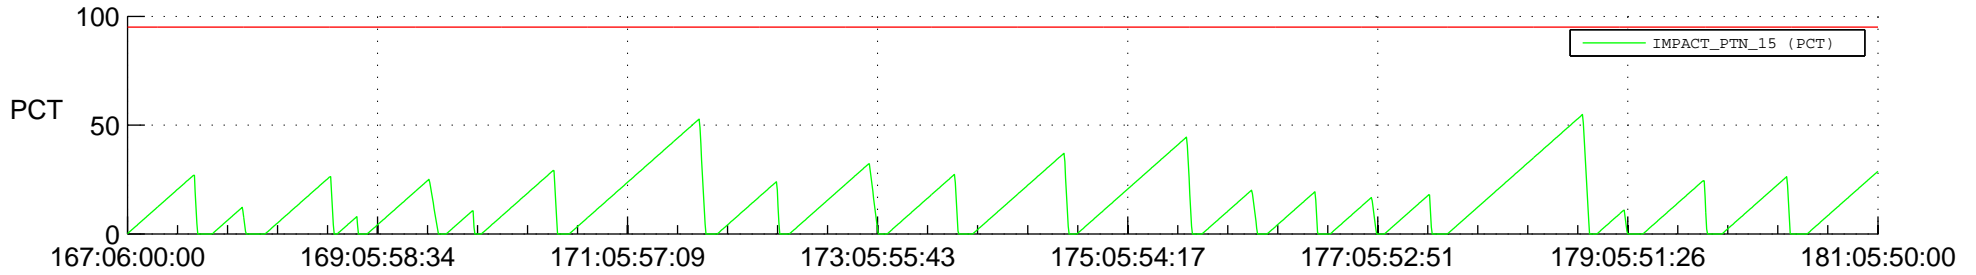

STEREO AHEAD SSR PCT Full Prediction

SWAVES_Percent_Full_Prediction

IMPACT_Percent_Full_Prediction

PLASTIC_Percent_Full_Prediction

Spacecraft_DownLink_Rate