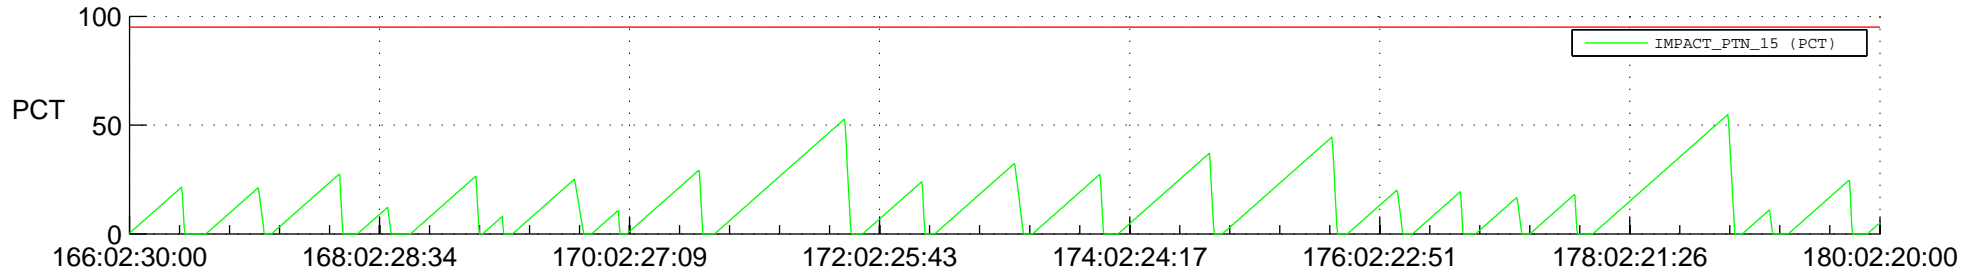

STEREO AHEAD SSR PCT Full Prediction

SWAVES_Percent_Full_Prediction

IMPACT_Percent_Full_Prediction

PLASTIC_Percent_Full_Prediction

Spacecraft_DownLink_Rate

Ground Time (2020:166:02:30:00.000 -2020:180:02:20:00.000)