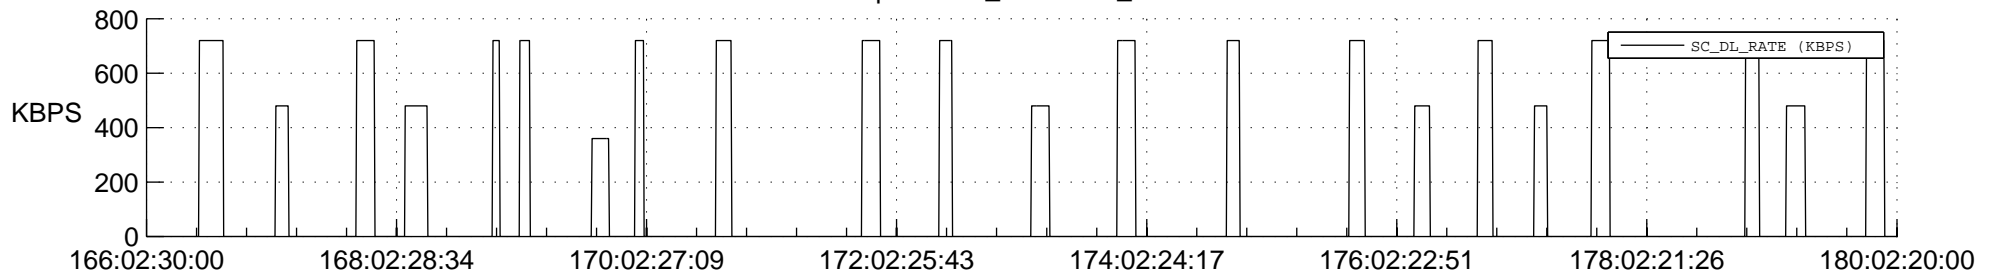

STEREO AHEAD SSR PCT Full Prediction

SWAVES_Percent_Full_Prediction

IMPACT_Percent_Full_Prediction

PLASTIC_Percent_Full_Prediction

Spacecraft_DownLink_Rate

Ground Time (2020:166:02:30:00.000 -2020:180:02:20:00.000)