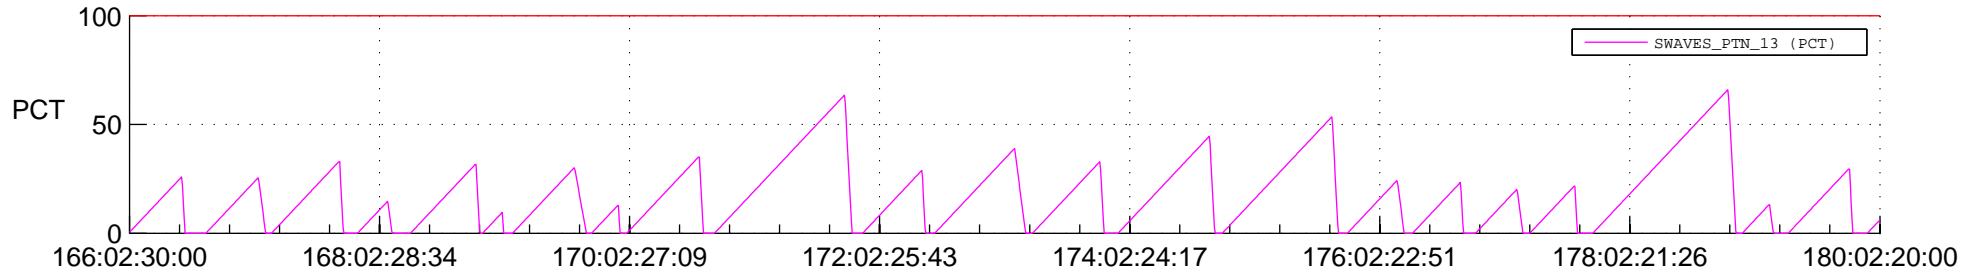

STEREO AHEAD SSR PCT Full Prediction

SWAVES_Percent_Full_Prediction

IMPACT_Percent_Full_Prediction

PLASTIC_Percent_Full_Prediction

Spacecraft_DownLink_Rate

Ground Time (2020:166:02:30:00.000 -2020:180:02:20:00.000)