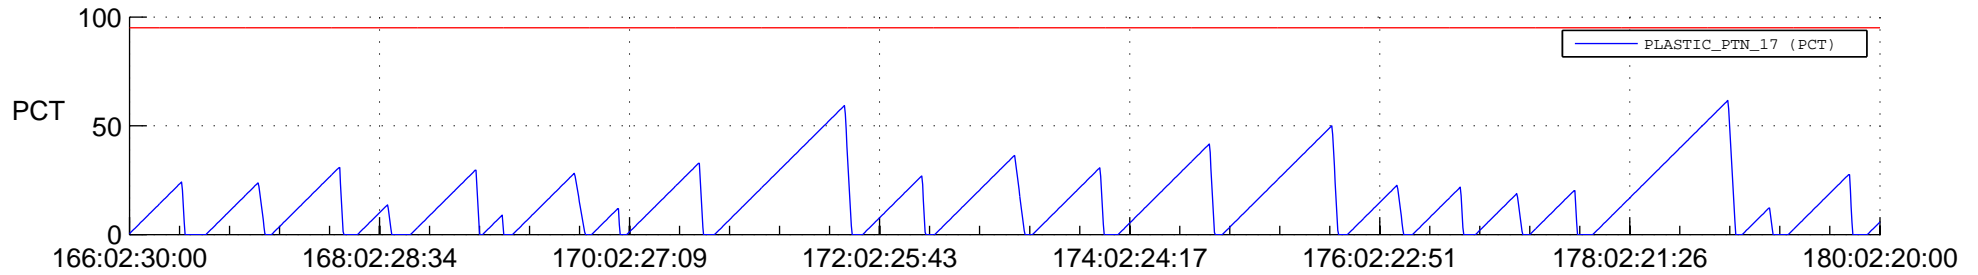

STEREO AHEAD SSR PCT Full Prediction

SWAVES_Percent_Full_Prediction

IMPACT_Percent_Full_Prediction

PLASTIC_Percent_Full_Prediction

Spacecraft_DownLink_Rate

Ground Time (2020:166:02:30:00.000 -2020:180:02:20:00.000)