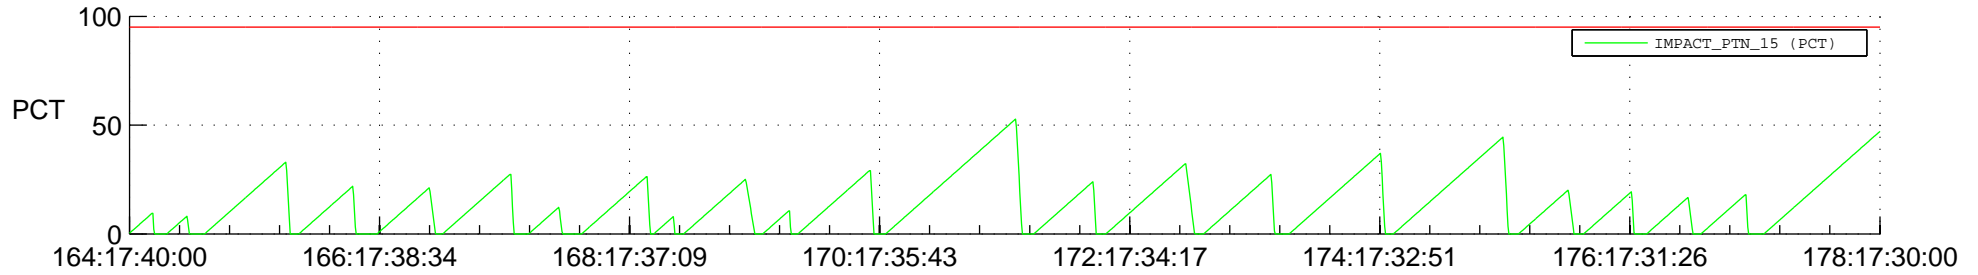

STEREO AHEAD SSR PCT Full Prediction

SWAVES_Percent_Full_Prediction

IMPACT_Percent_Full_Prediction

PLASTIC_Percent_Full_Prediction

Spacecraft_DownLink_Rate