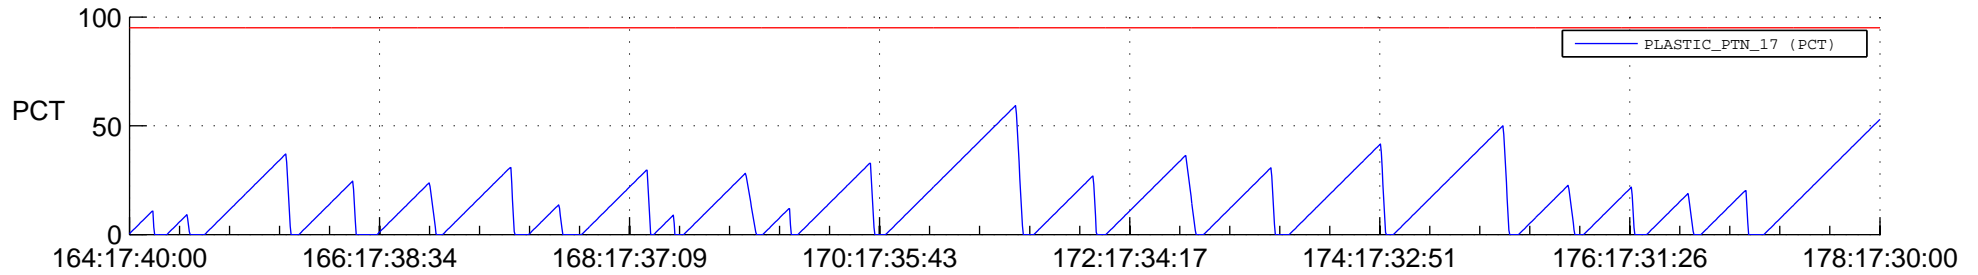

STEREO AHEAD SSR PCT Full Prediction

SWAVES_Percent_Full_Prediction

IMPACT_Percent_Full_Prediction

PLASTIC_Percent_Full_Prediction

Spacecraft_DownLink_Rate