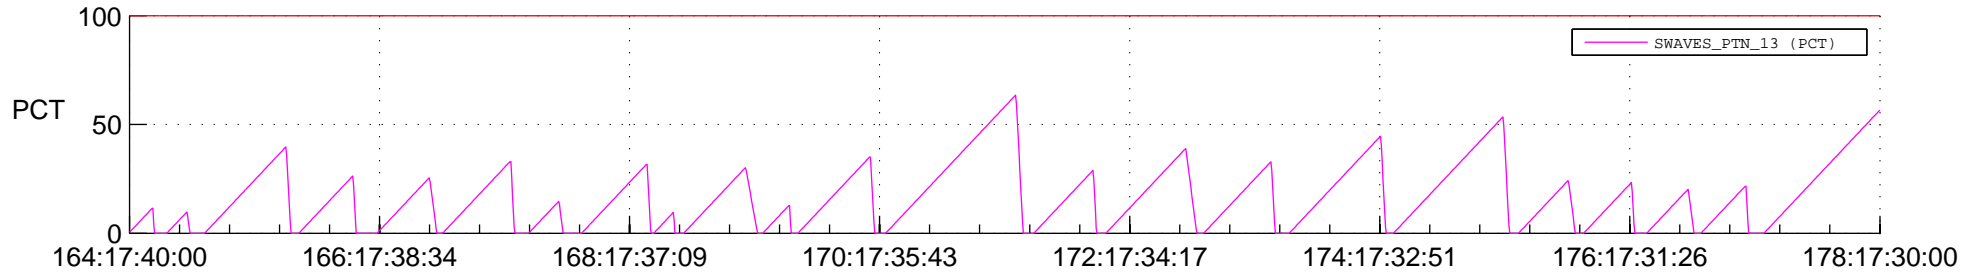

STEREO AHEAD SSR PCT Full Prediction

SWAVES_Percent_Full_Prediction

IMPACT_Percent_Full_Prediction

PLASTIC_Percent_Full_Prediction

Spacecraft_DownLink_Rate