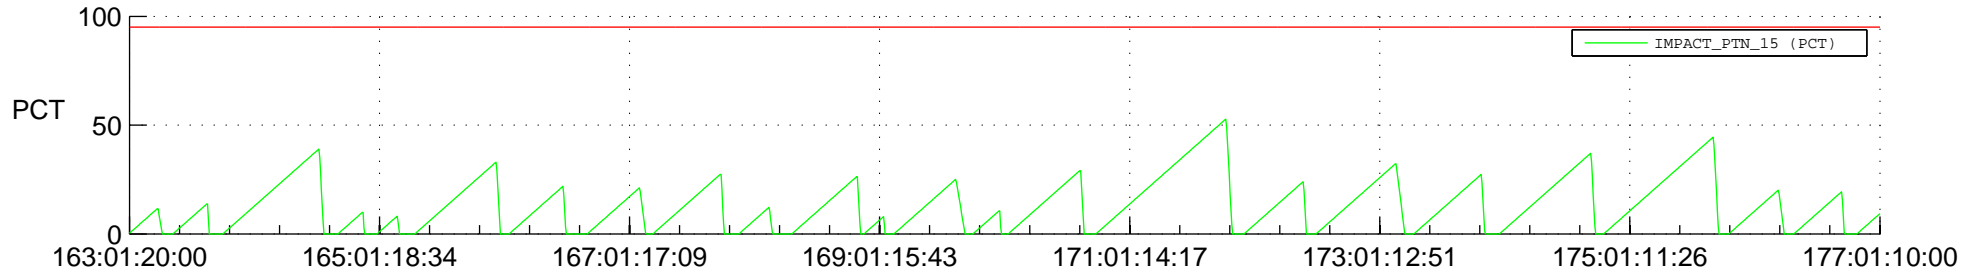

IMPACT_Percent_Full_Prediction