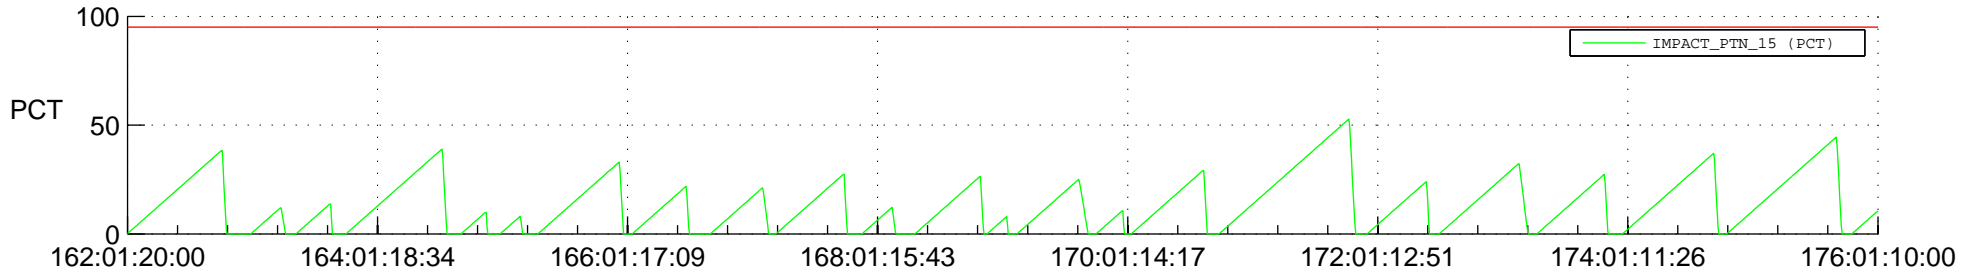

STEREO AHEAD SSR PCT Full Prediction

SWAVES_Percent_Full_Prediction

IMPACT_Percent_Full_Prediction

PLASTIC_Percent_Full_Prediction

Spacecraft_DownLink_Rate

Ground Time (2020:162:01:20:00.000 -2020:176:01:10:00.000)