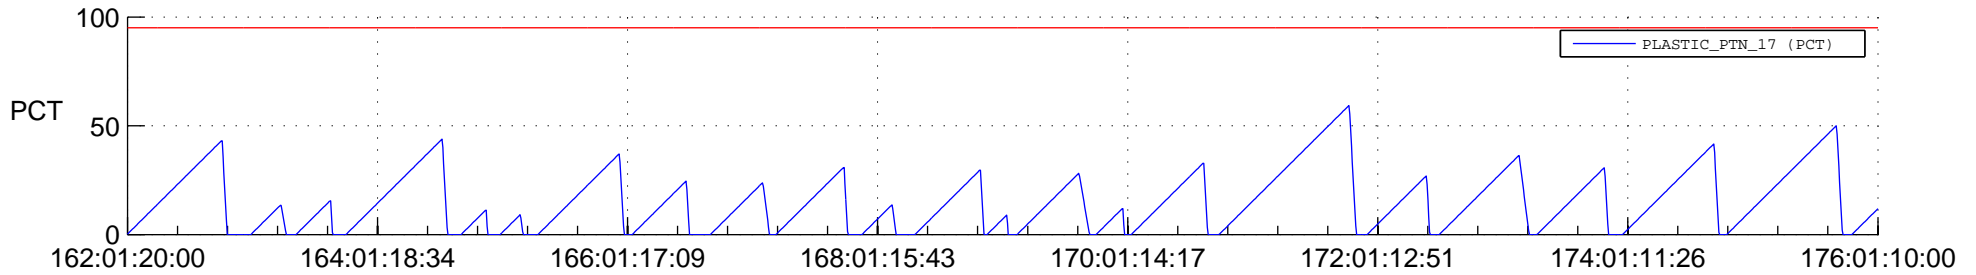

STEREO AHEAD SSR PCT Full Prediction

SWAVES_Percent_Full_Prediction

IMPACT_Percent_Full_Prediction

PLASTIC_Percent_Full_Prediction

Spacecraft_DownLink_Rate

Ground Time (2020:162:01:20:00.000 -2020:176:01:10:00.000)