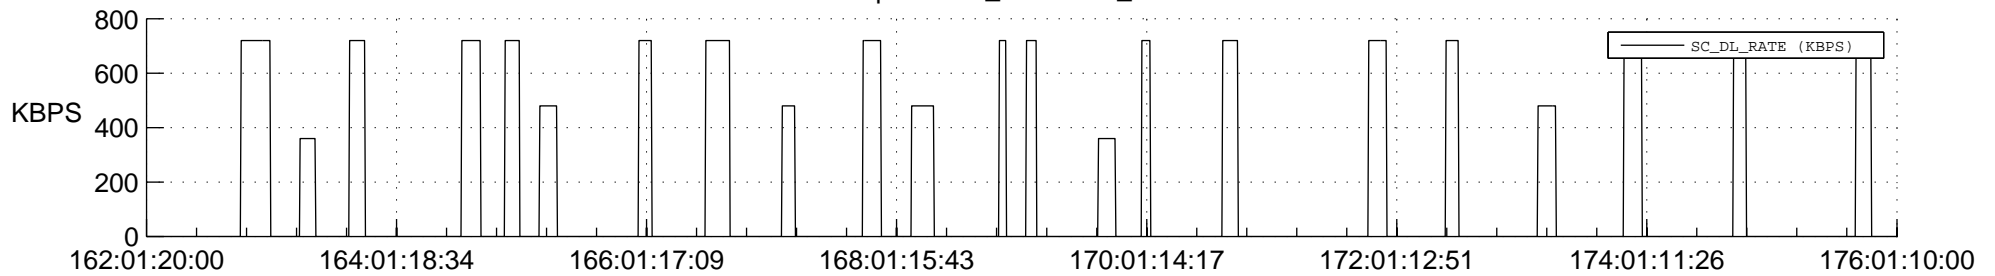

STEREO AHEAD SSR PCT Full Prediction

SWAVES_Percent_Full_Prediction

IMPACT_Percent_Full_Prediction

PLASTIC_Percent_Full_Prediction

Spacecraft_DownLink_Rate

Ground Time (2020:162:01:20:00.000 -2020:176:01:10:00.000)