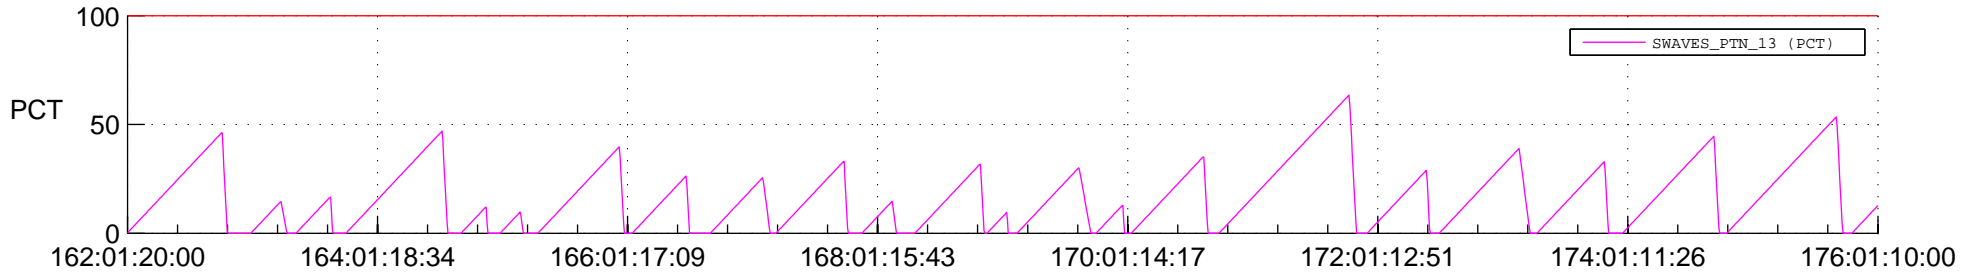

STEREO AHEAD SSR PCT Full Prediction

SWAVES_Percent_Full_Prediction

IMPACT_Percent_Full_Prediction

PLASTIC_Percent_Full_Prediction

Spacecraft_DownLink_Rate

Ground Time (2020:162:01:20:00.000 -2020:176:01:10:00.000)