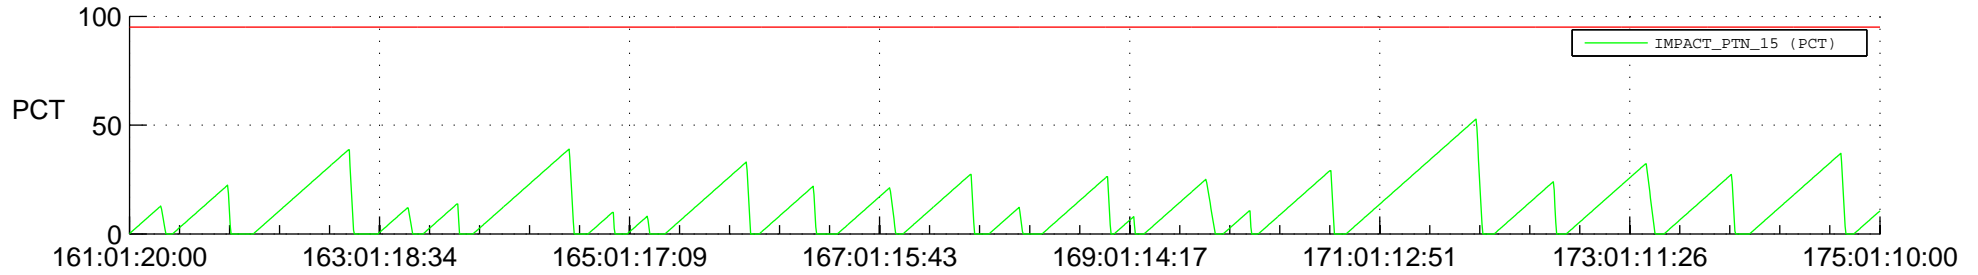

IMPACT_Percent_Full_Prediction